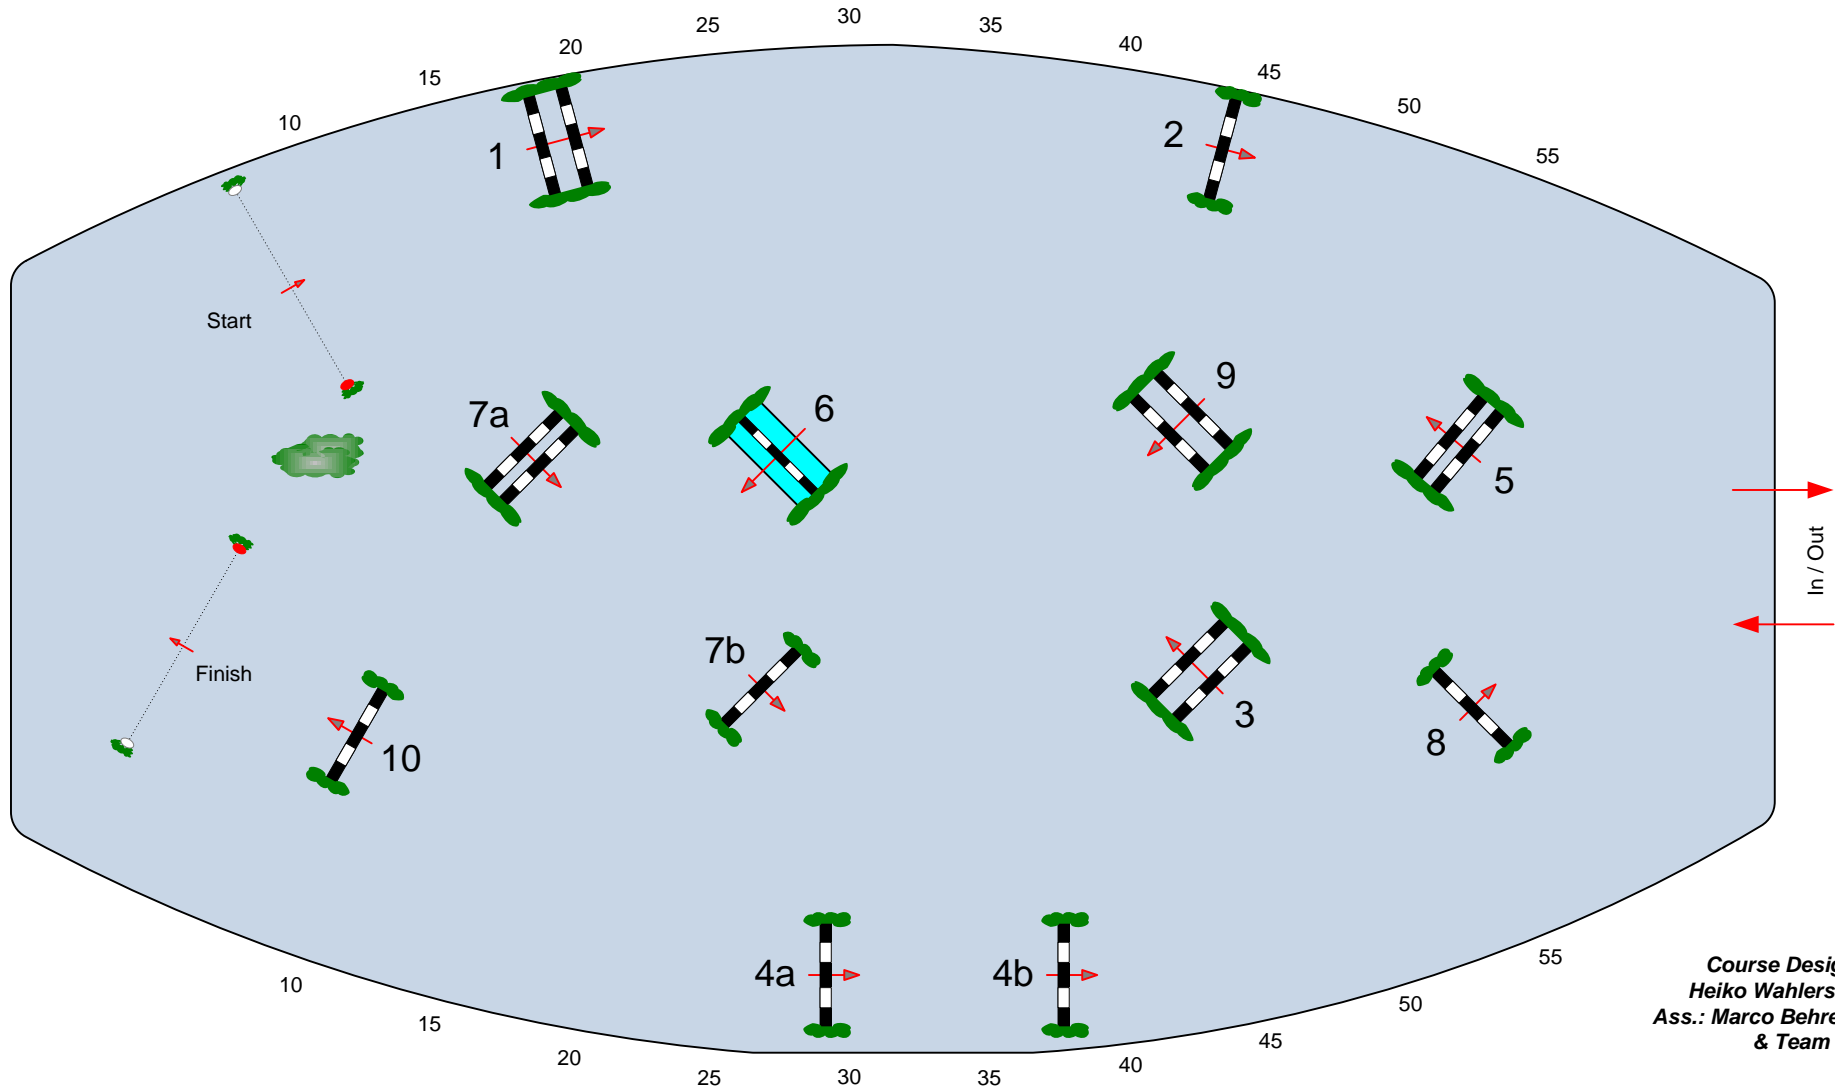

# CSI4\*/CSIYH1\* Braunschweig – 13. Löwen – Classics 2014

## Competition against the clock Medium Tour - 1 st Qualifier

Table: A  
National RG:  
FEI RG / Art. 238.2.1  
Height: 1,45 m

Speed: 350 m/min  
Length: 360 m  
Time allowed: 62 sec  
Time limit: 124 sec

Obstacles: 10  
Efforts: 12  
Penalty sec:  
Closed combination:

1st Jump-off:  
Length: 0 m  
Time allowed: 0 sec  
Time limit: 0 sec

Course Designer  
Heiko Wahlers - GER  
Ass.: Marco Behrens - GER  
& Team