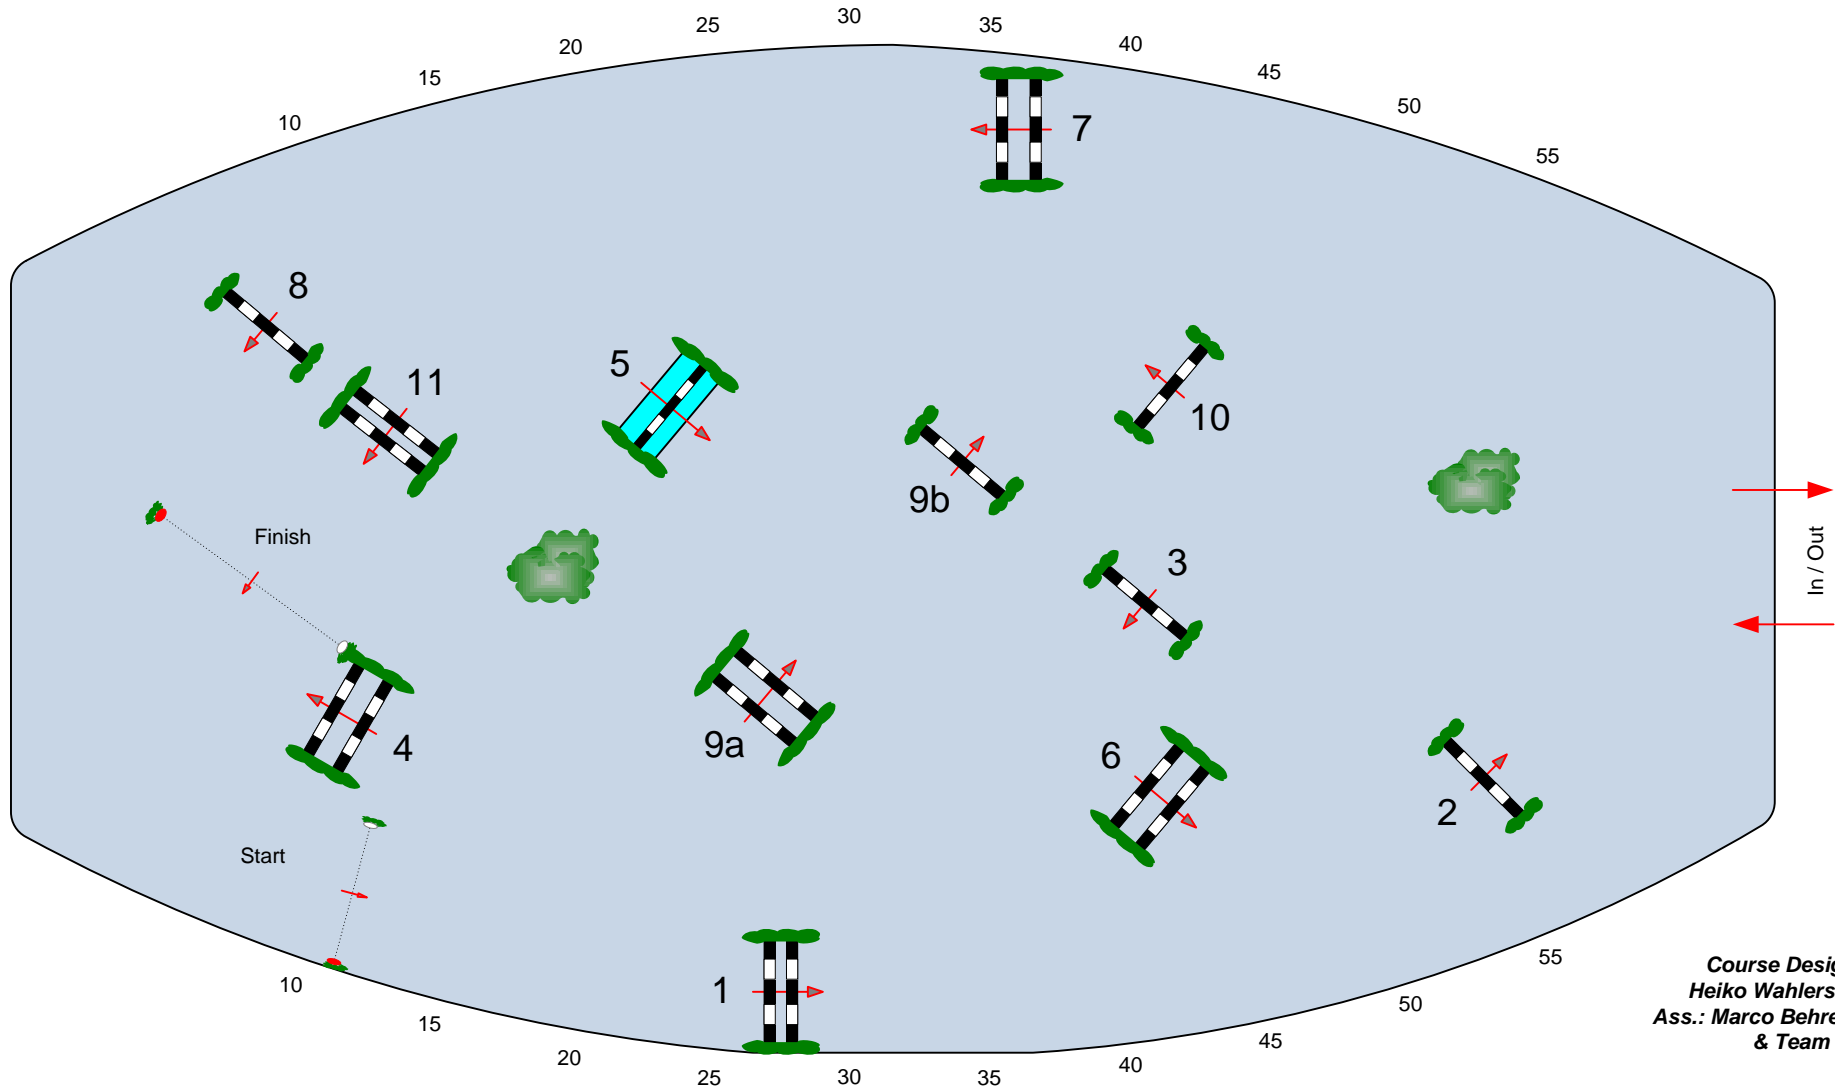

# CSI4\*/CSIYH1\* Braunschweig – 13. Löwen – Classics 2014

## Competition against the clock Youngster Tour

Table: A  
National RG:  
FEI RG / Art. 238.2.1  
Height: 1,35 m

Speed: 350 m/min  
Length: 420 m  
Time allowed: 72 sec  
Time limit: 144 sec

Obstacles: 11  
Efforts: 12  
Penalty sec:  
Closed combination:

1st Jump-off:  
Length: 0 m  
Time allowed: 0 sec  
Time limit: 0 sec

Course Designer  
Heiko Wahlers - GER  
Ass.: Marco Behrens - GER  
& Team