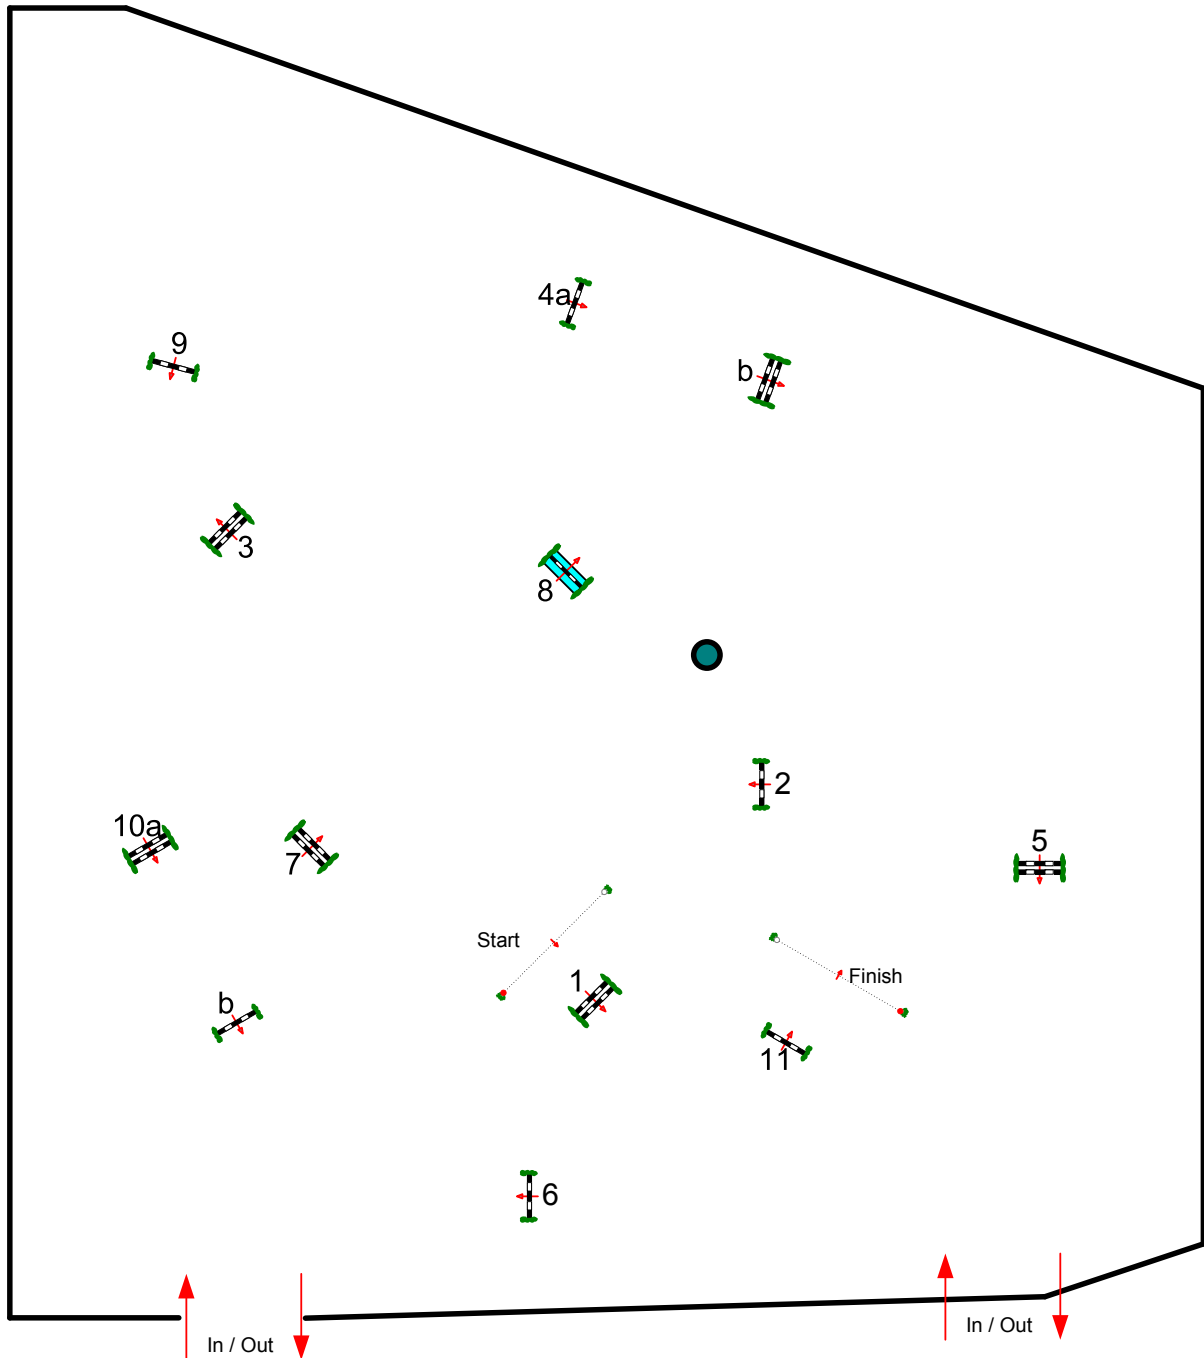

Int.Pöttmes Gut Sedlbrunn

Class No.: 25

Spring prufung K-L
Mittwoch, 8. April 2015

Spring pferde tour
Start: 10:30

Table: A
National RG: 363.1
FEI RG / Art.
Height: 1.25 m

Speed: 350 m/min
Length: 440 m
Time allowed: 76 sec
Time limit: 152 sec

Obstacles: 11
Efforts: 13
Penalty sec:
Closed combination:

1st Jump-off:
Length: 0 m
Time allowed: 0 sec
Time limit: 0 sec

July

Course Designer: Marinus Vos Nederland
Helmut Raatz Germany
Andreas Vicedom Germany