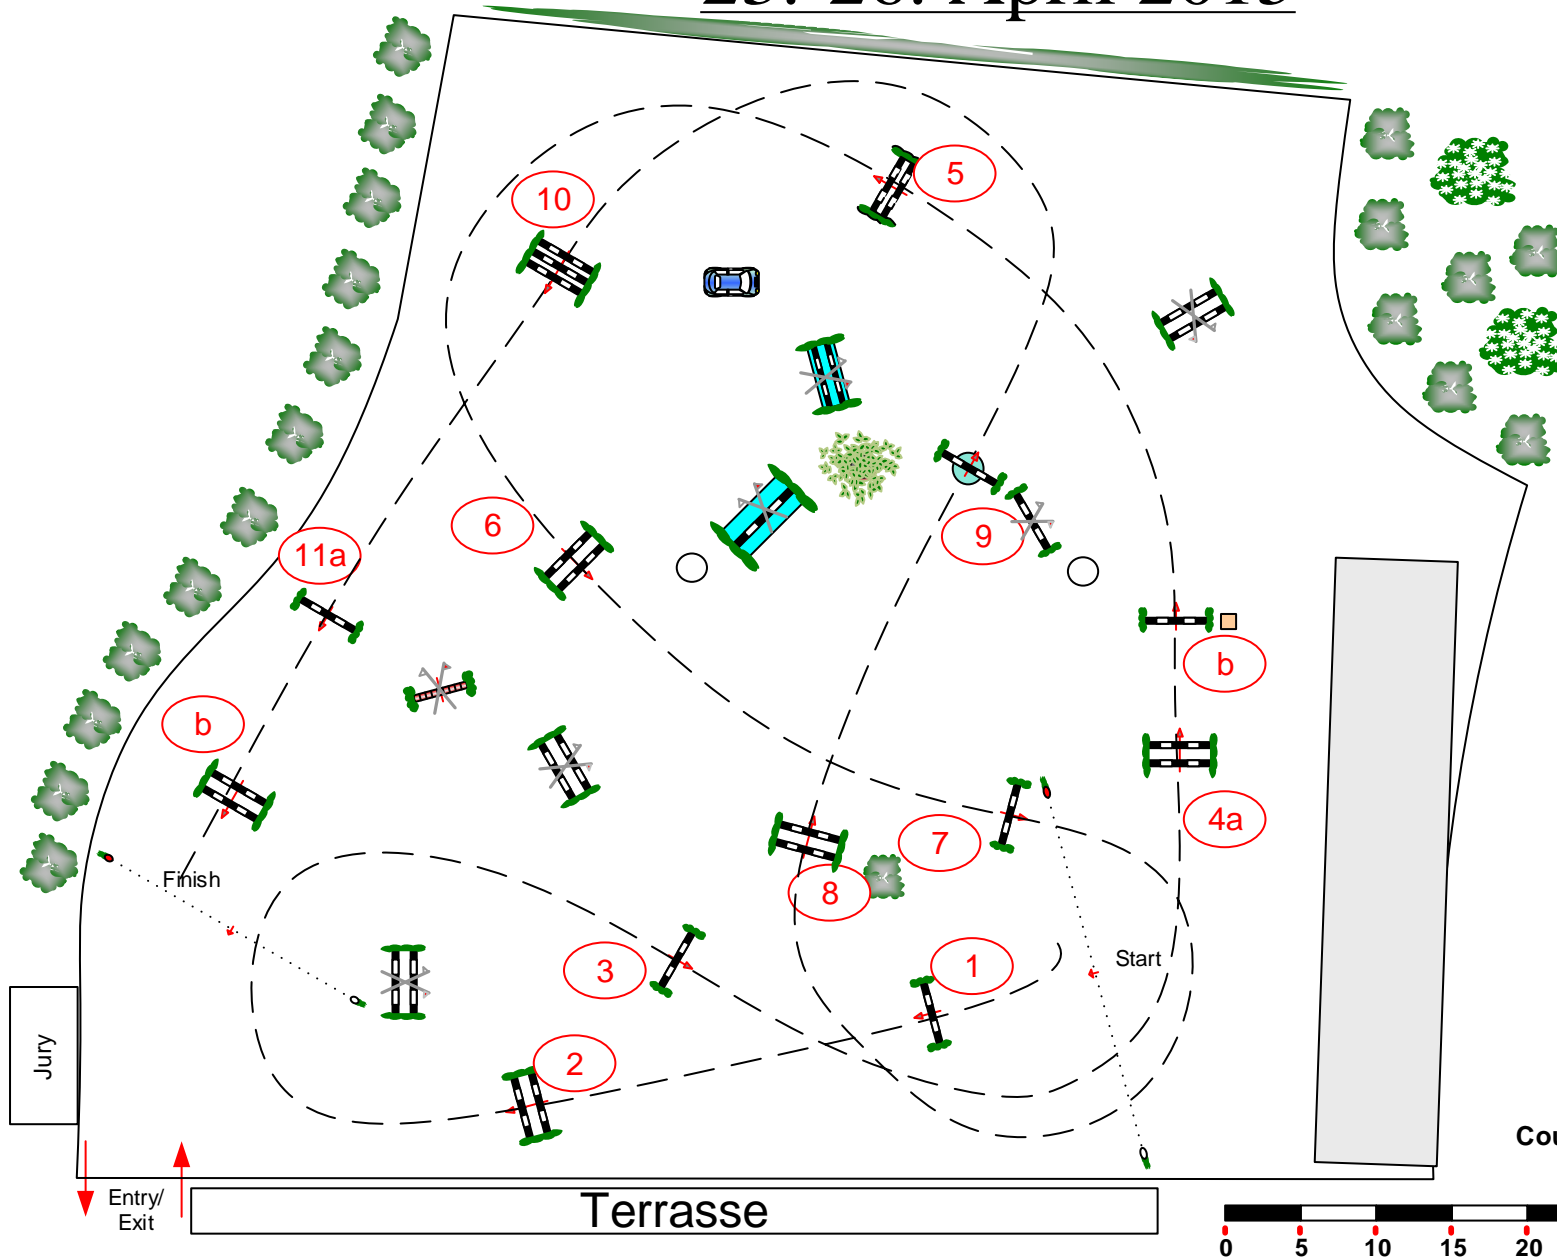

CSI-CH/J/U25-A/CSI1*/CSIYH1*

Eschweiler Young Masters

23.-26. April 2015

Class No.: **8, 9**

6, 7 years old horses

Competition acc. to penalties and time

Donnerstag, 23. April 2015

Start: 8:00 Nr 8

Start: 9:00 Nr.9

Table: A
 National RG:
 FEI RG / Art. 238.1.1
 Height: 1,25, 1,35 m

Speed: 350 m/min

Length: 420 m

Time allowed: 72 sec

Time limit: 144 sec

1st Jump-off:

Length: 0 m

Time allowed: 0 sec

Time limit: 0 sec

Obstacles: 11

Efforts: 13

Course Designer: Matthias Rosellen/GER & Team