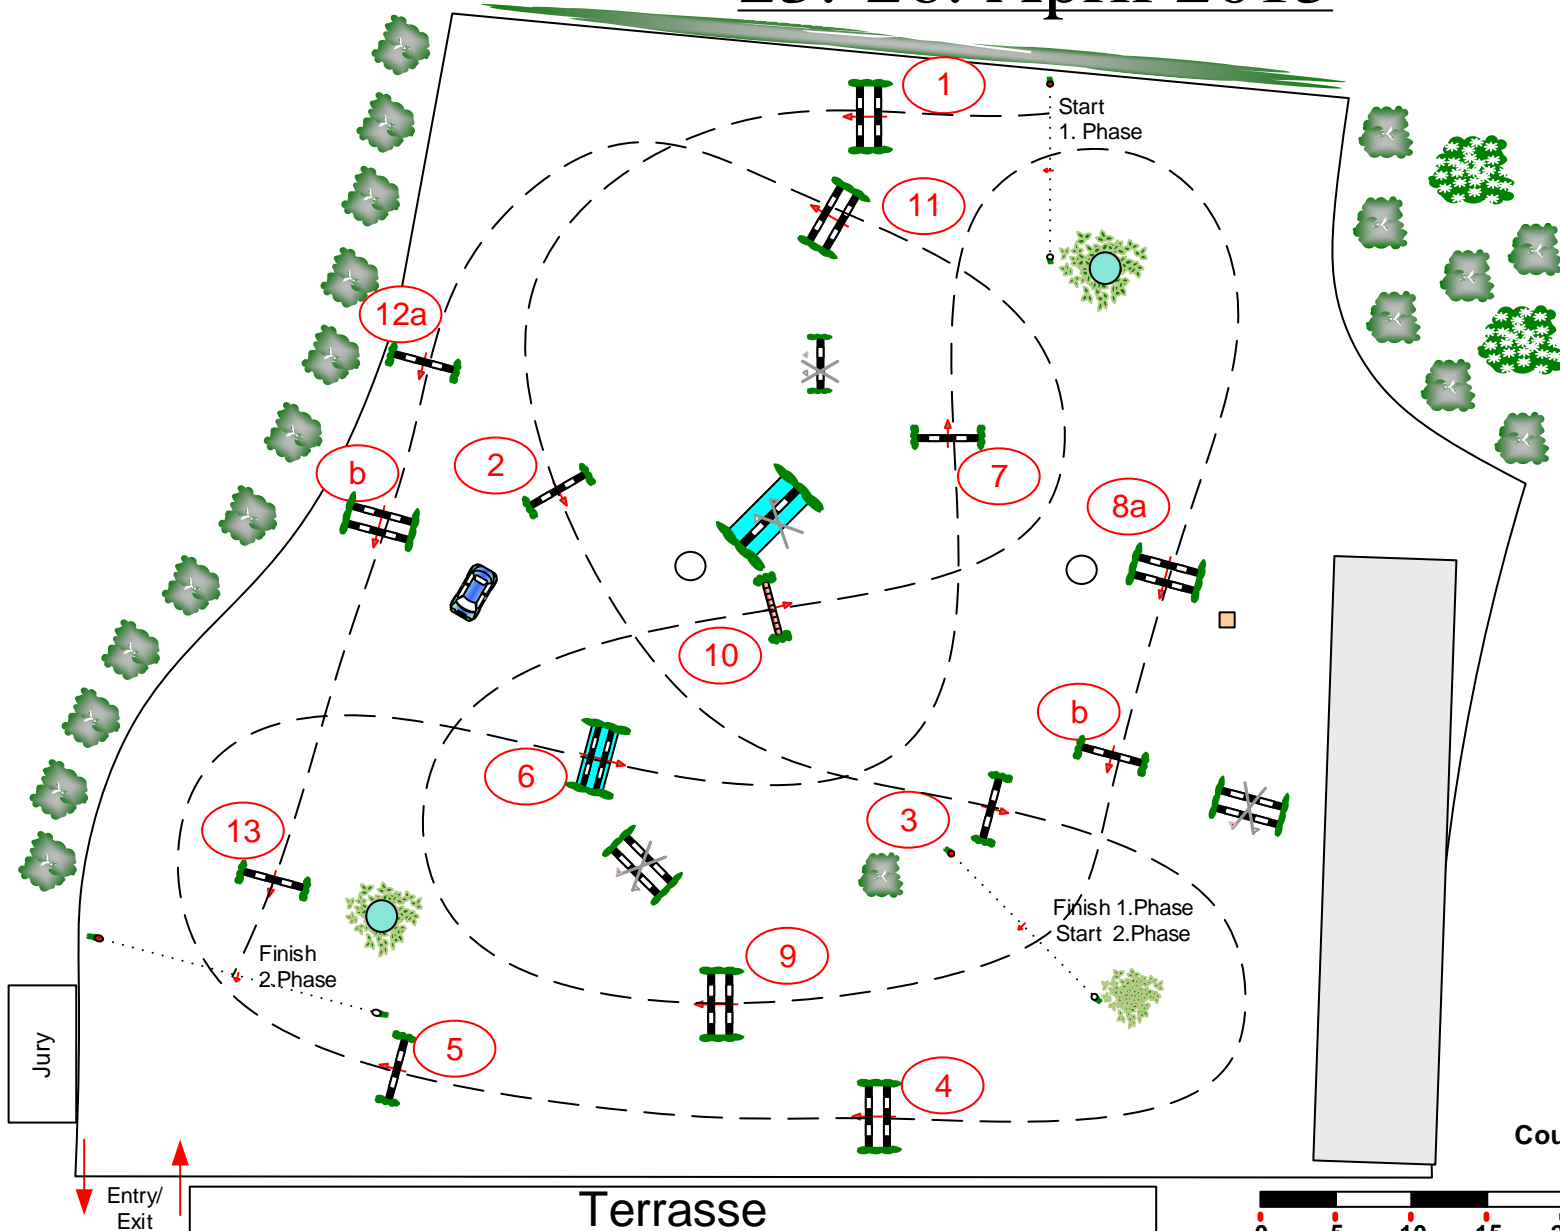

CSI-CH/J/U25-A/CSI1*/CSIYH1*

Eschweiler Young Masters

23.-26. April 2015

Class No.: **10, 11**

CSIYH1* 6, 7 year old horses

Competition in Two Phases

Freitag, 24. April 2015

Start: 10:00 Nr. 10

follow Nr. 11

Table: A
National RG:
FEI RG / Art. 274.5.6.
Height: 1,30, 1,35 m

Speed: 375 m/min

Length: 320 m

Time allowed: 52 sec

Time limit: 104 sec

2nd Phase:

9-13

Length: 220 m

Time allowed: 36 sec

Time limit: 72 sec

Obstacles: 8 2nd Phase: **5**

Efforts: 9 2nd Phase: **6**

Course Designer: Matthias Rosellen/GER & Team