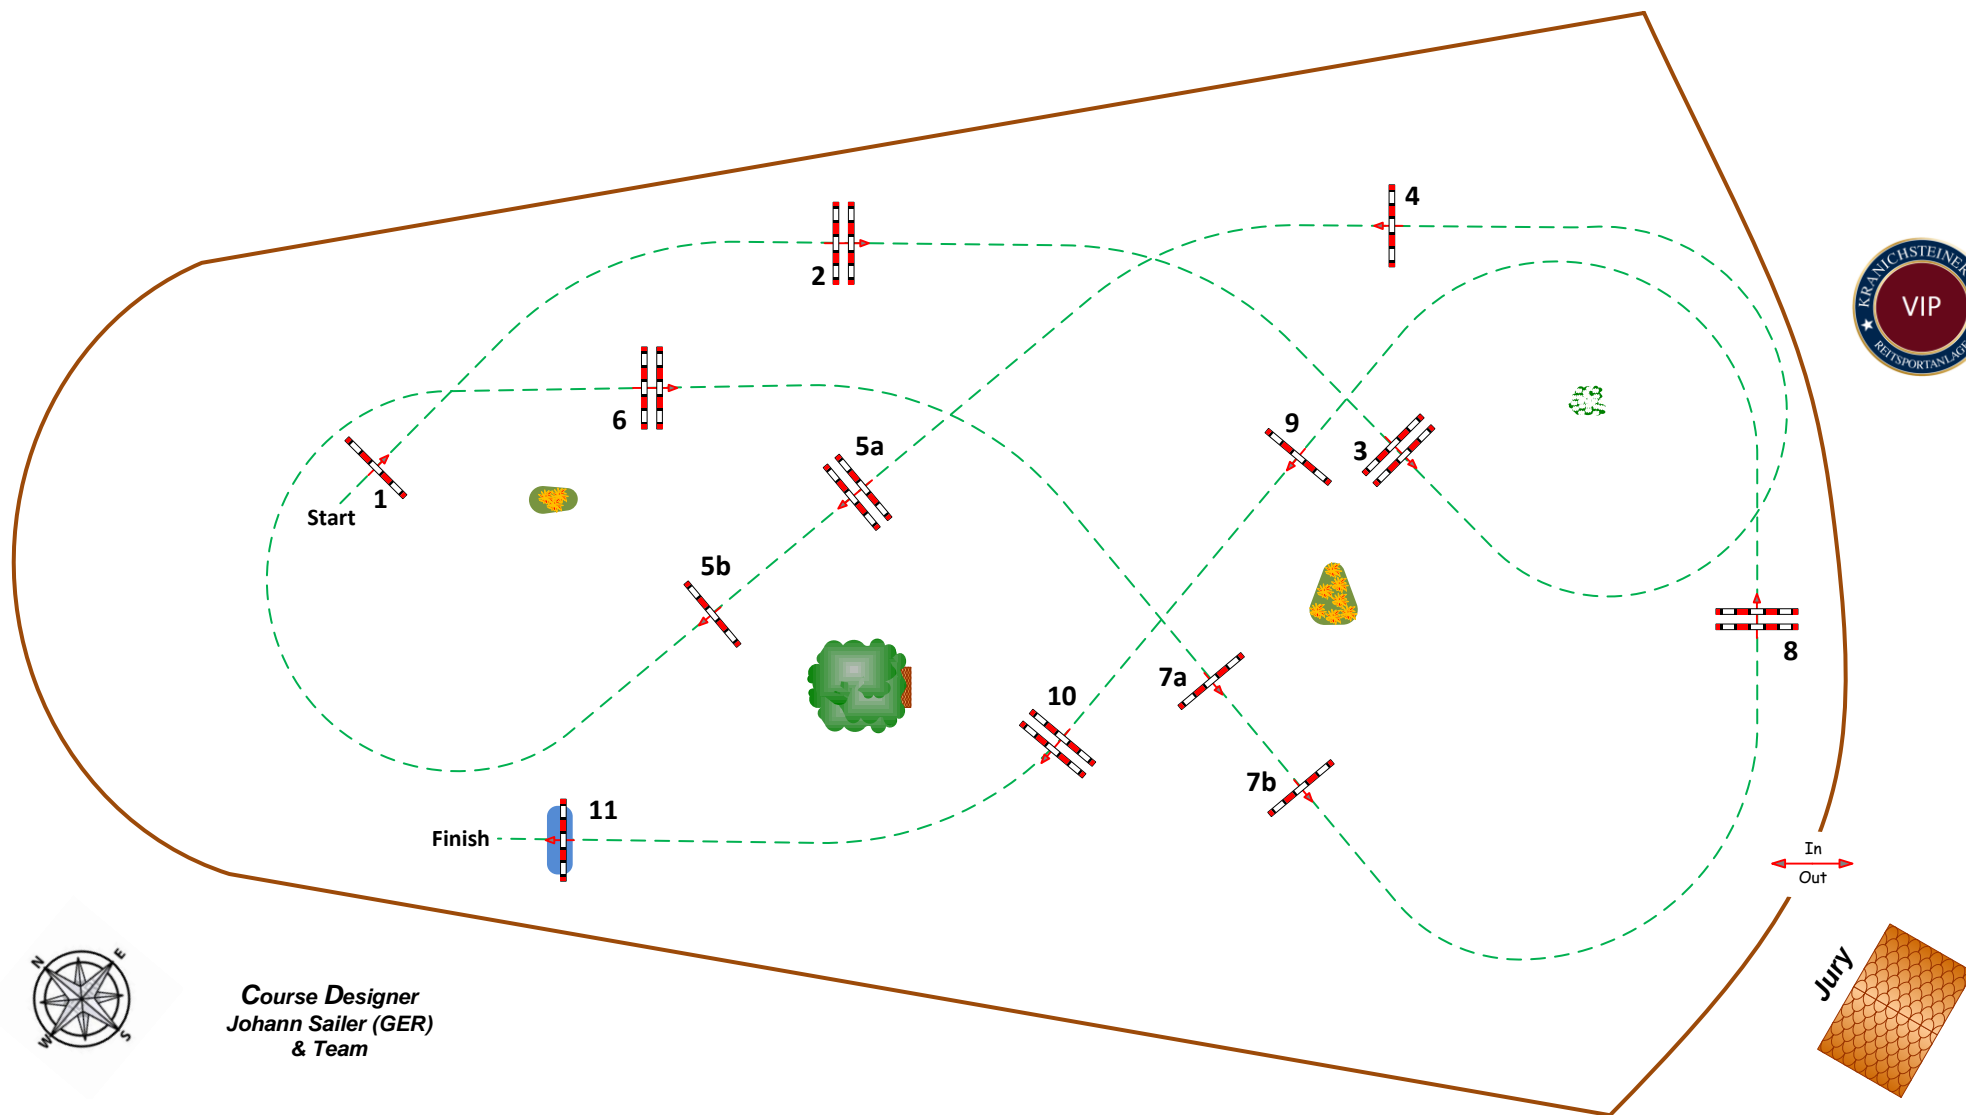

# International Summerfestival Kranichsteiner Hof CSI 2015

2

Youngster Tour (6 year old horses)

Competition against the clock

Thursday 20 August 2015

Time 10:30

Table: A  
National RG:  
FEI RG / Art. 238.2.1  
Height: 1,30 m

Speed: 350 m/min  
Length: 440 m  
Time allowed: 76 sec  
Time limit: 152 sec

Obstacles: 11  
Efforts: 13  
Penalty sec:  
Closed combination:

1st Jump-off:  
Length: 0 m  
Time allowed: 0 sec  
Time limit: 0 sec

Course Designer  
Johann Sailer (GER)  
& Team