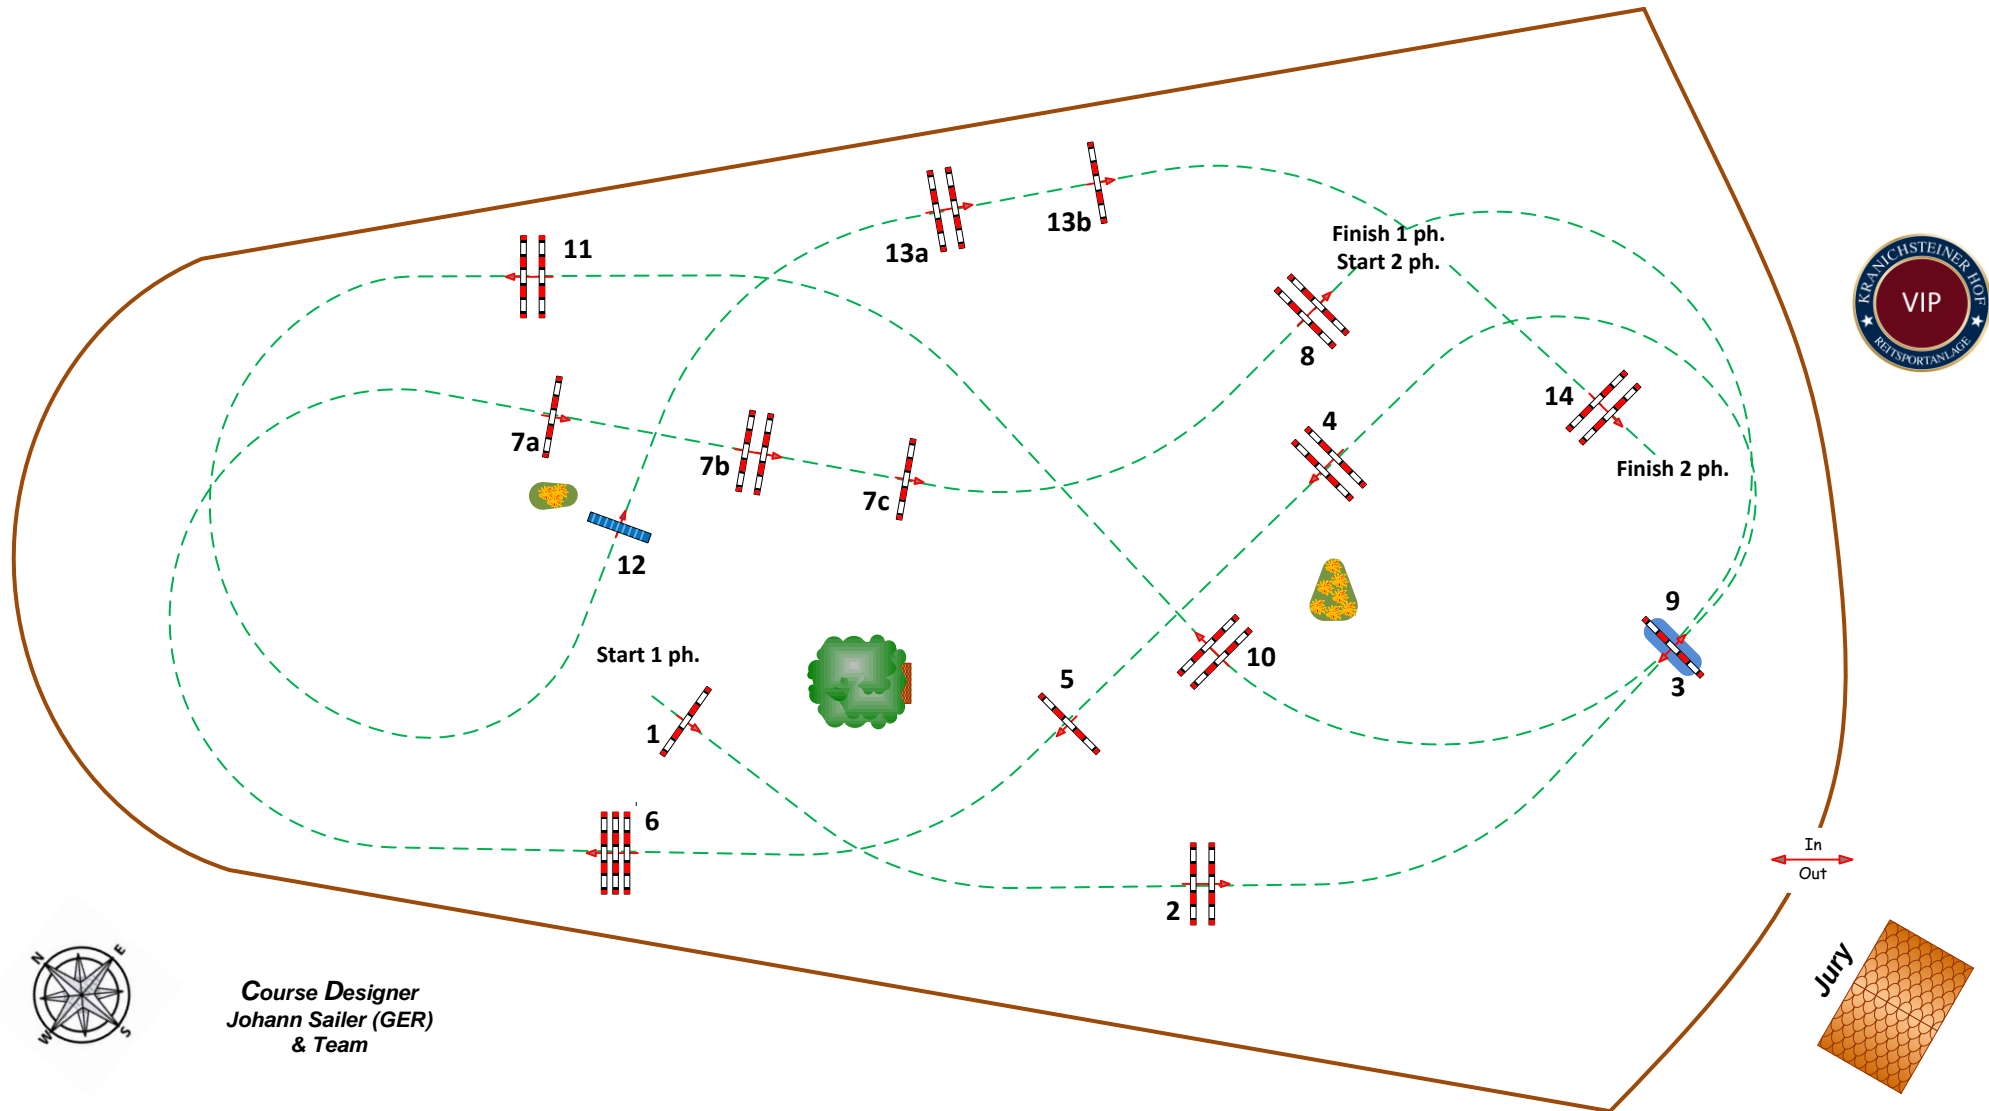

International Summerfestival Kranichsteiner Hof CSI2* 2015

6

Final Youngster Tour (7 year old horses)

Competition in Two-Phases

Sunday 23 August 2015

Time 12:00

Table: A
National RG:
FEI RG / Art. 274.5.3
Height: 1,40 m

Speed: 350 m/min
Length: 285 m
Time allowed: 49 sec
Time limit: 98 sec

Obstacles: 8
Efforts: 10
Penalty sec:
Closed combination:

2nd Phase: 9-14
Length: 270 m
Time allowed: 47 sec
Time limit: 94 sec

Course Designer
Johann Sailer (GER)
& Team