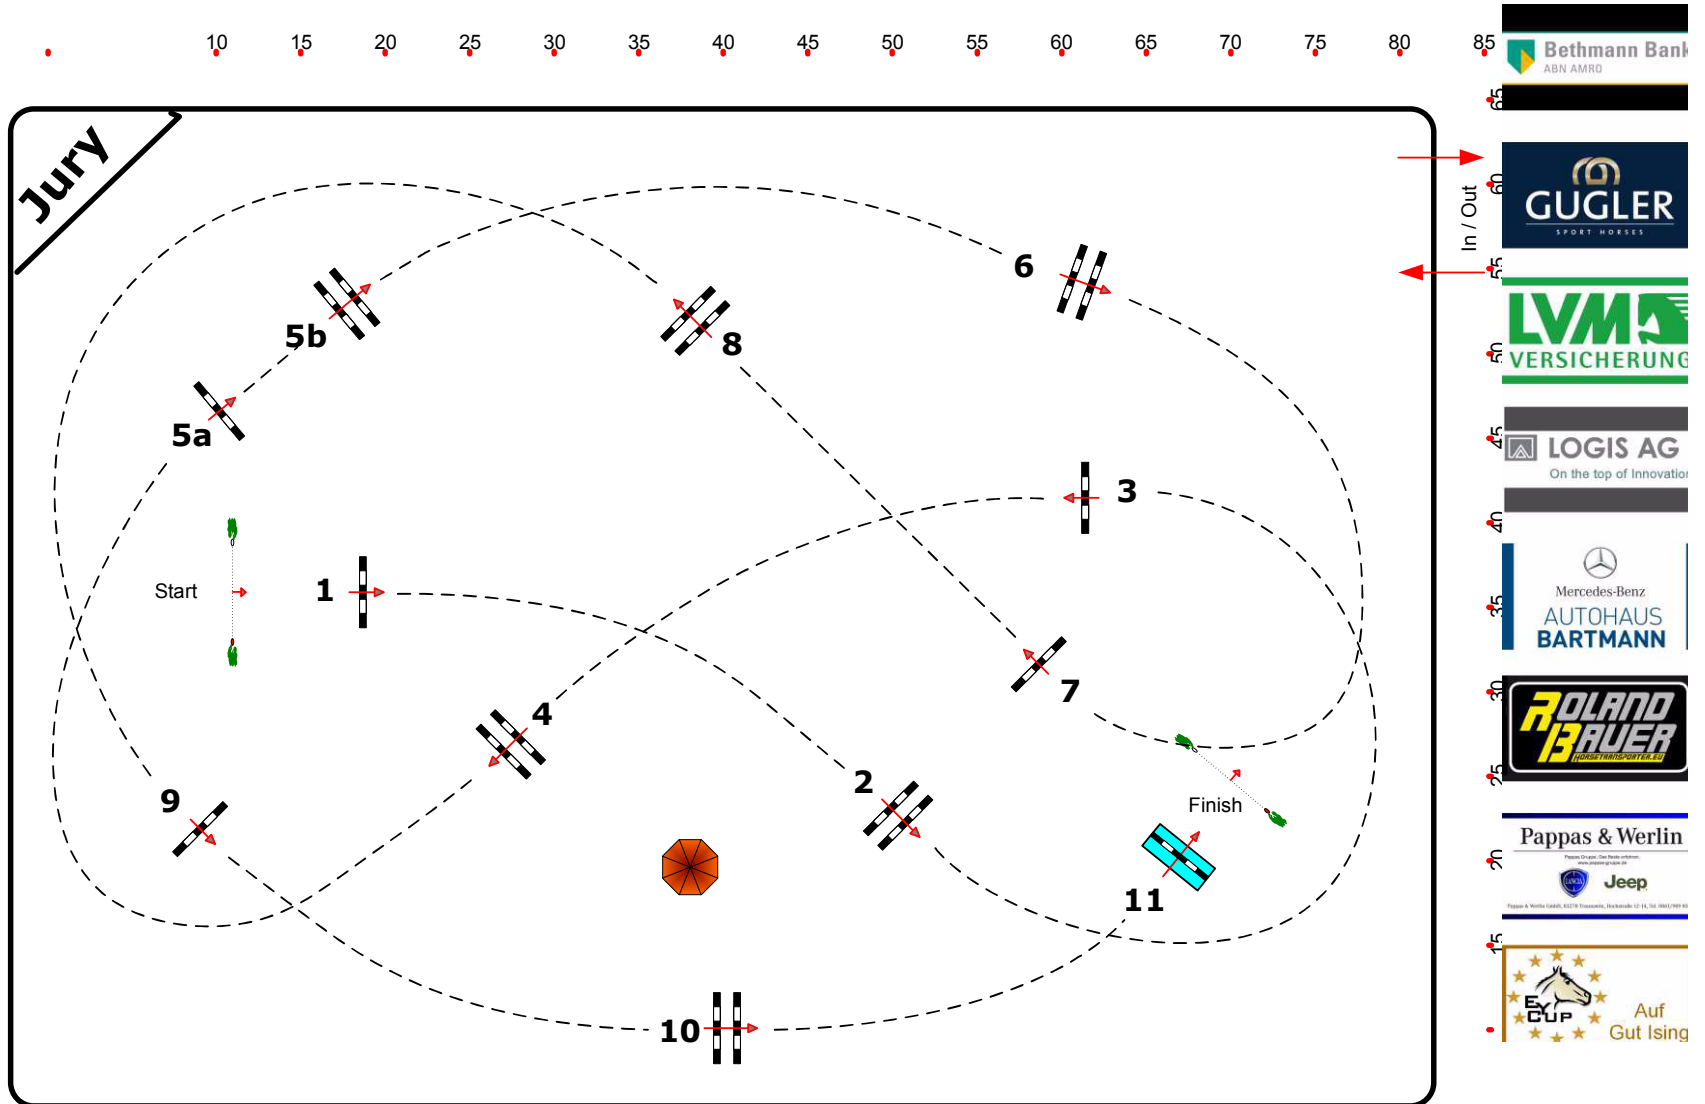

13

CSI2*/CSI U25 CSI Am. Gut Ising 3. - 6.Sept. 2015

Class No.: 13/16

Amateur Tour

Competition against the clock

Donnerstag, 3. September 2015

Start: 14:00

Table: A
National RG:
FEI RG / Art. 238.2.1
Height: 1,15/1,25 m

Speed: 350 m/min

Length: 460 m
Time allowed: 79 sec
Time limit: 158 sec

Obstacles: 11
Efforts: 12

Course Designer

Johann Sailer
Josef Beilmaier
Olaf Herrmann