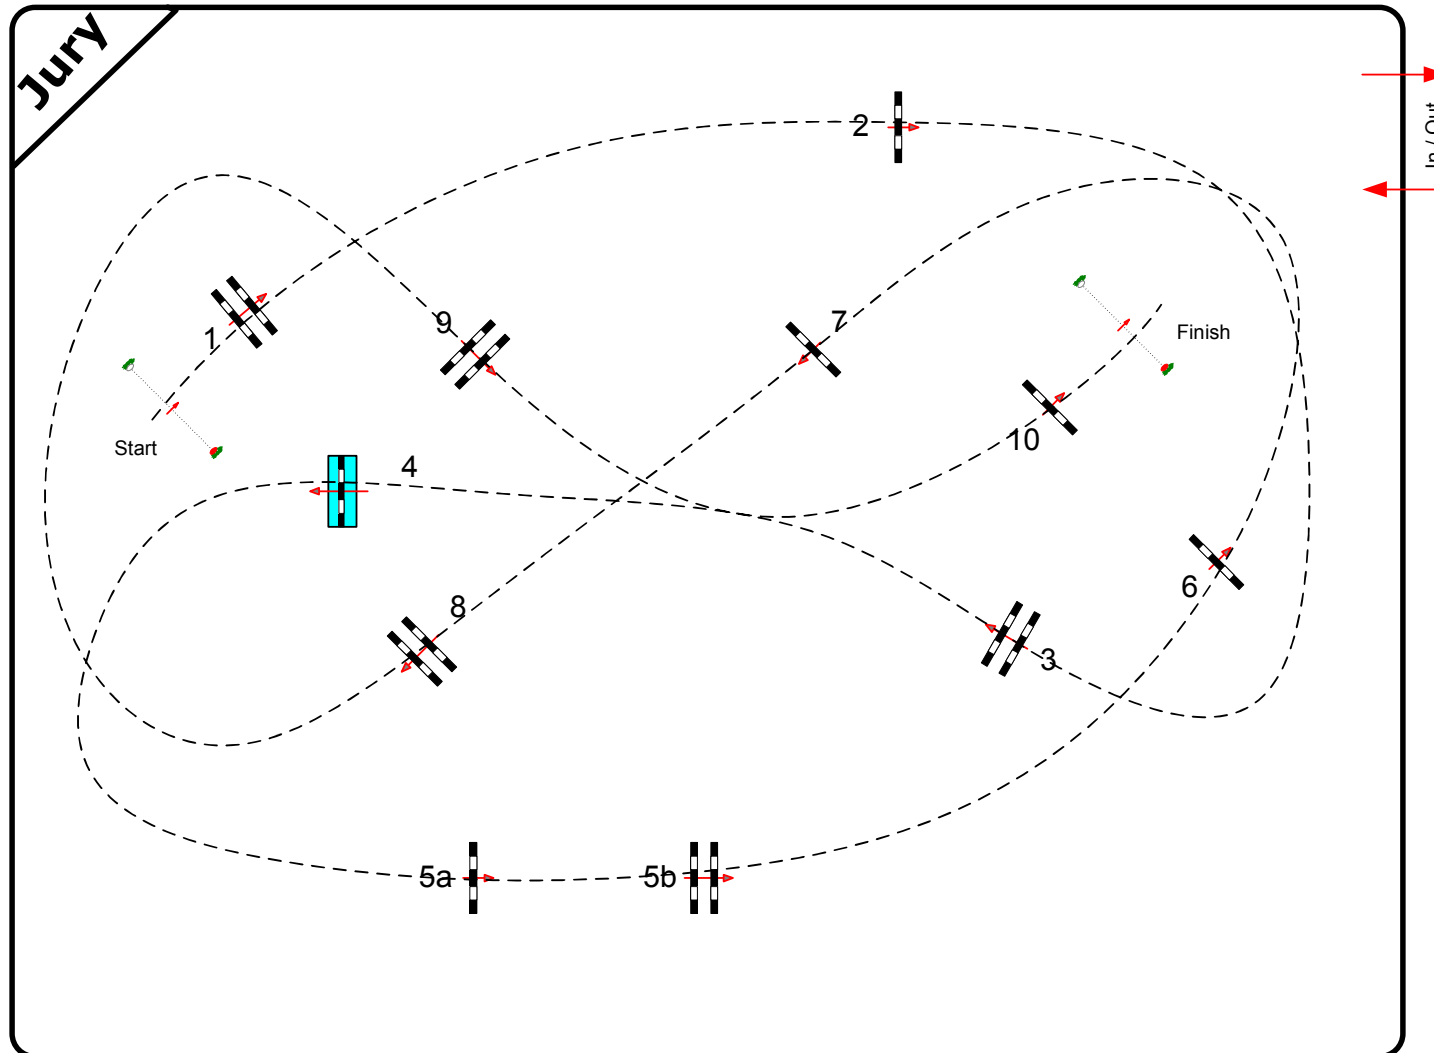

CSI2*/ CSI Amateurs Gut Ising

08.09. - 13.09.2015

Class No.: 15

Amateur Medium

Competition against the clock

Donnerstag, 10. September 2015

Start: 15:30

Table: A
National RG:
FEI RG / Art. 238.2.1
Height: 1,25 m

Speed: 350 m/min
Length: 420 m
Time allowed: 72 sec
Time limit: 144 sec

Obstacles: 10
Efforts: 11
Penalty sec:
Closed combination:

Length
Time allowed: 0 sec
Time limit: 0 sec

Course Designer
Johann Sailer
Josef Beilmaier