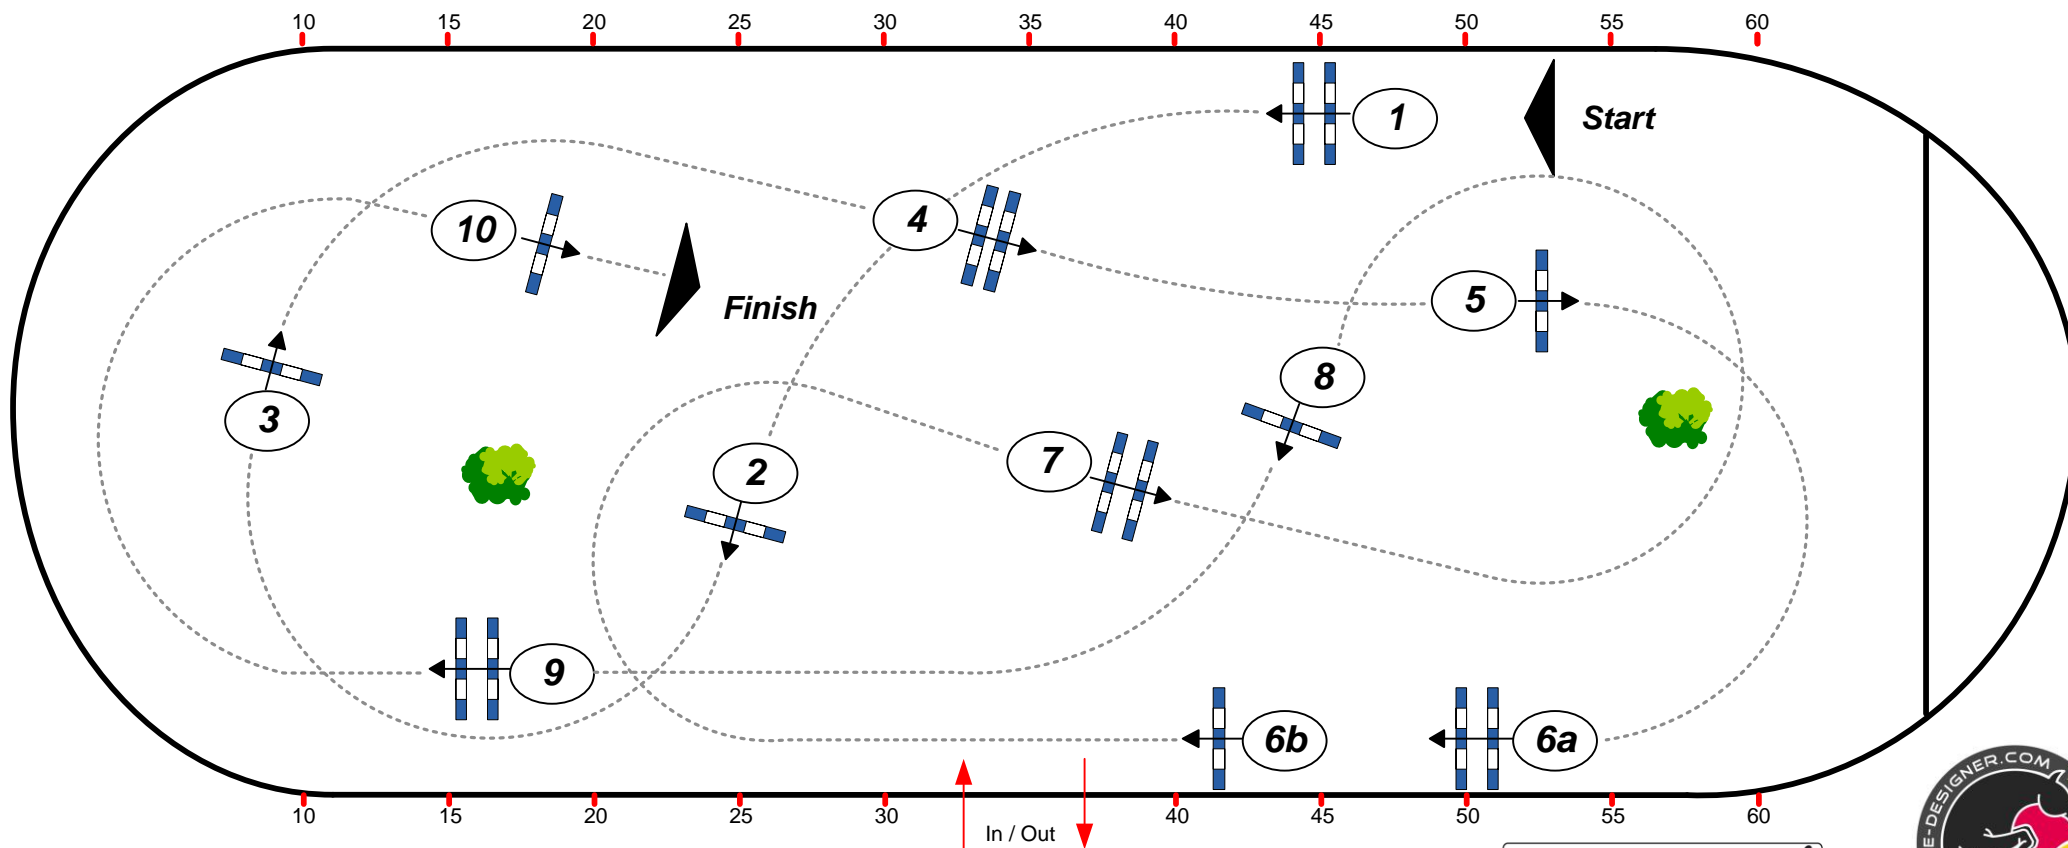

Speed: 350 m/min

Obstacles: 10

Length: 320 m

Efforts: 11

FEI RG / Art. 238.2.1

Time allowed: 55 sec

Height: 1,35 m

Time limit: 110 sec