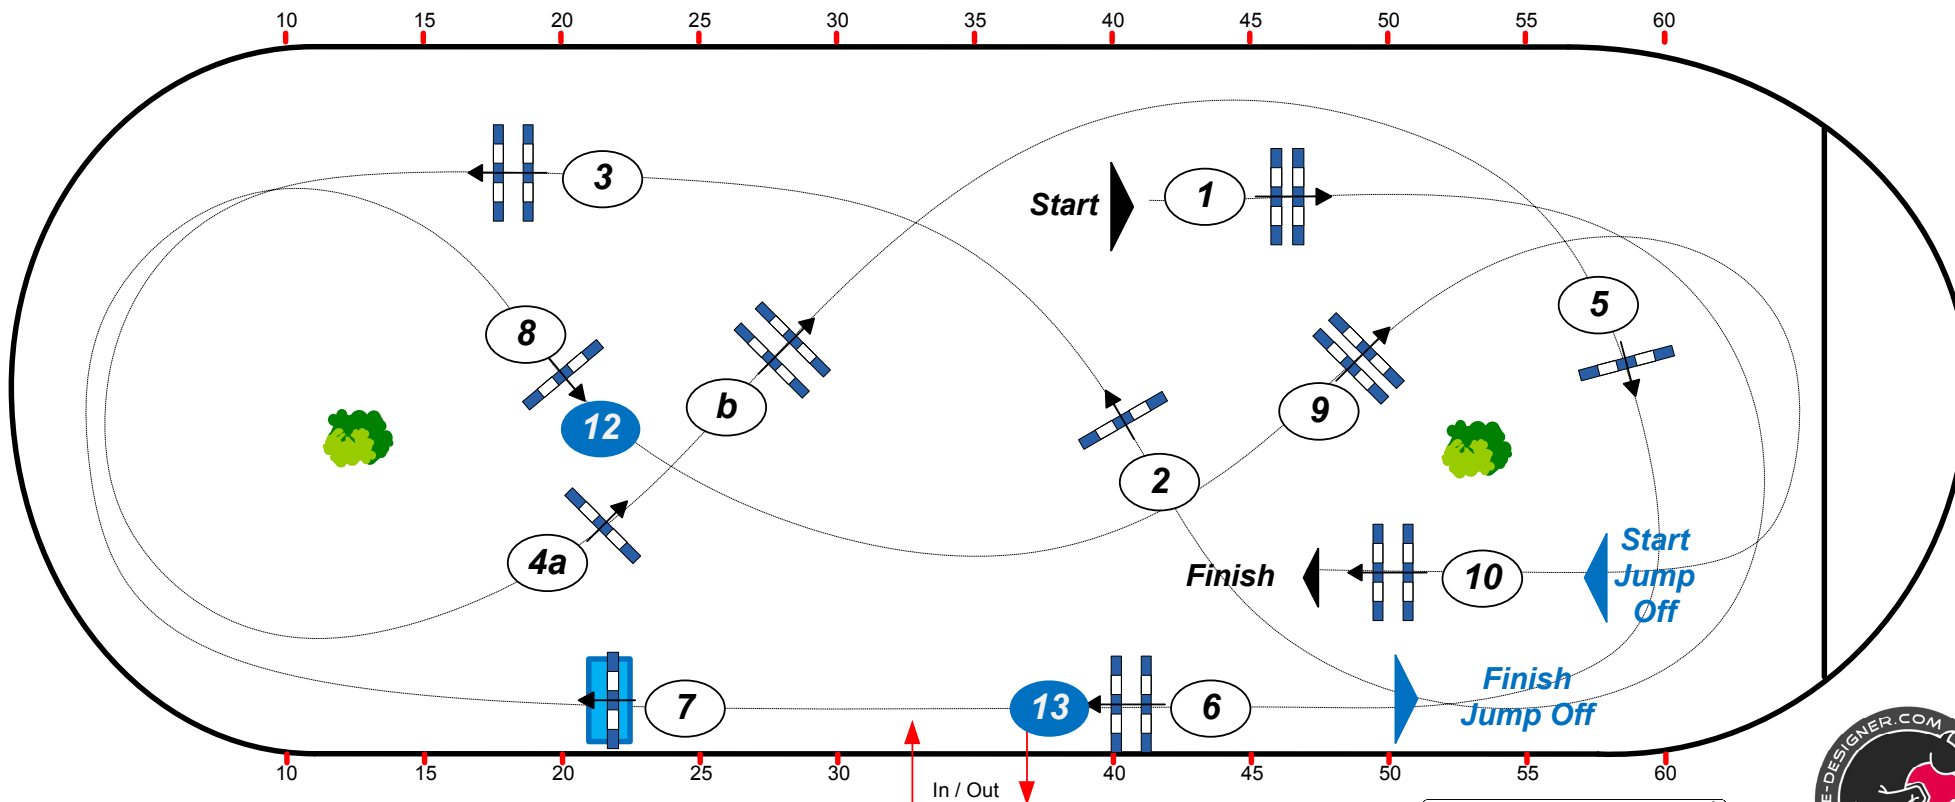

# CSI\*/CSIP Neumünster „SHS Holstein-International 2015“ Holstenhallen Neumünster

13

**Pony Tour Small Finale**      **Competition with one jump-off**      **Sunday, 25. October 2015**      **Start: 08:00**

Table: A	Speed: 350 m/min	Obstacles: 10	1st Jump-off: 10-12-4a-4b-2-3-13
FEI RG / Art. 238.2.2	Length: 350 m	Efforts: 11	Length: 250 m
Height: 1,15 m	Time allowed: 60 sec		Time allowed: 43 sec
	Time limit: 120 sec		Time limit: 86 sec