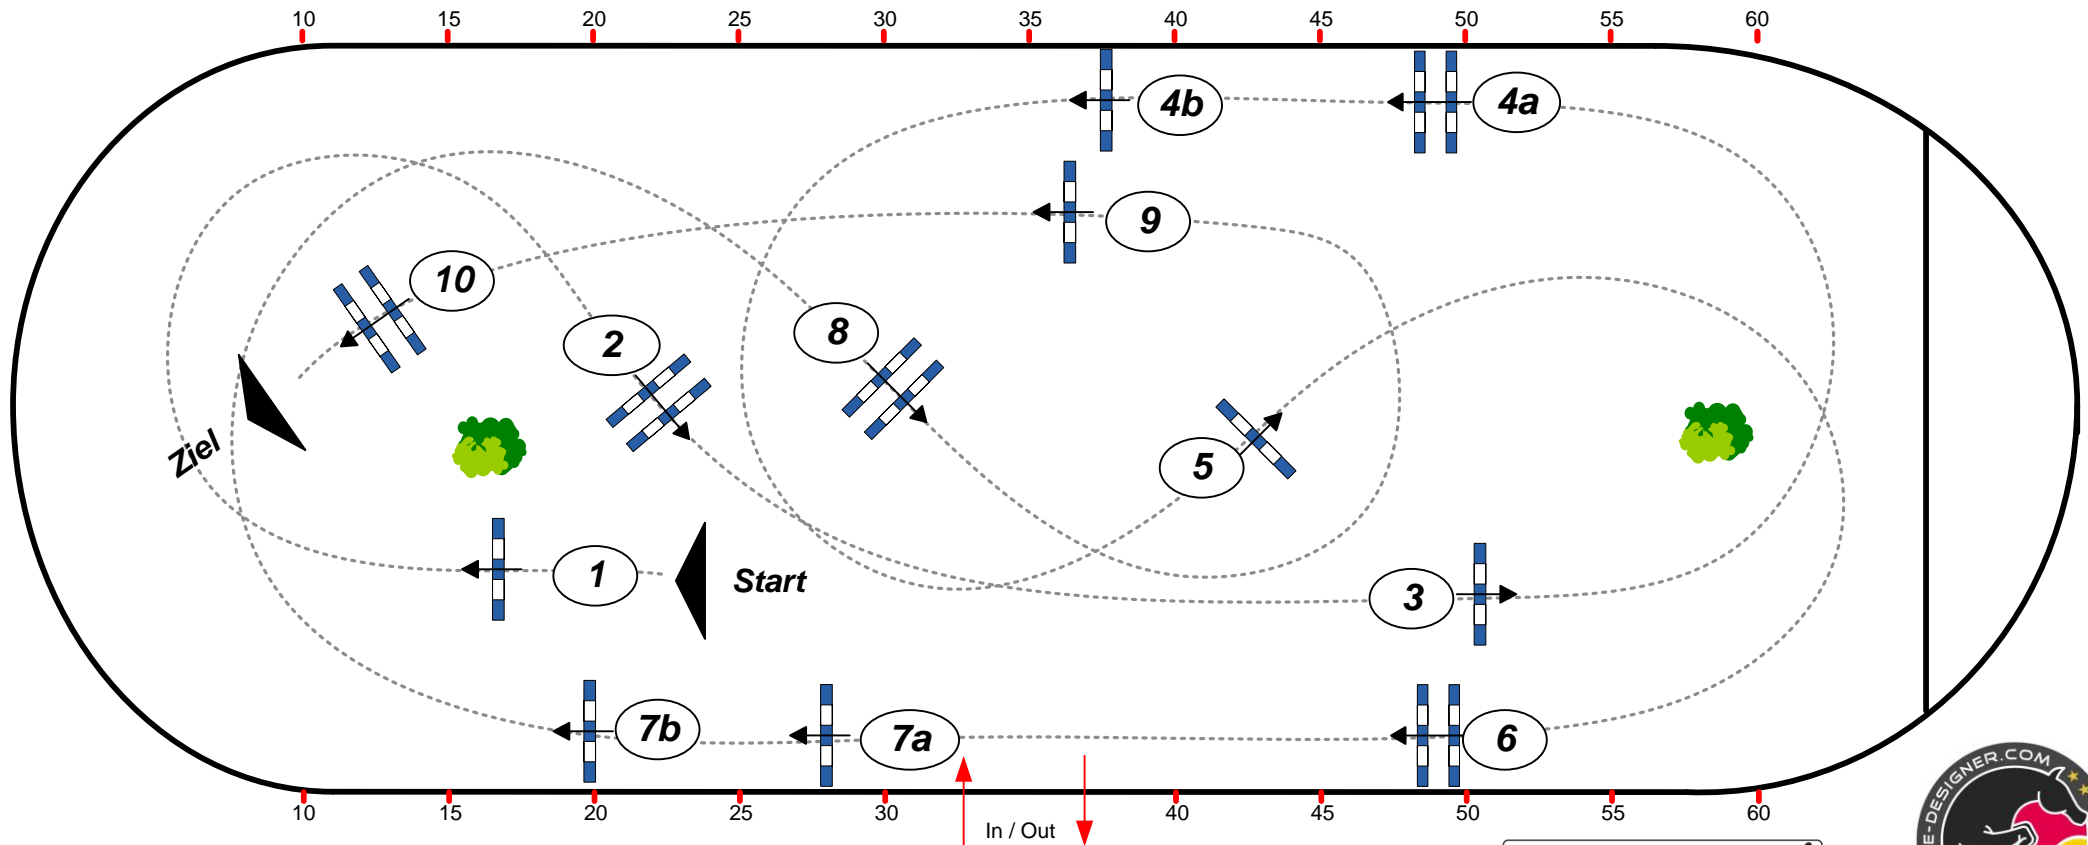

CSI*/CSIP Neumünster

„SHS Holstein-International 2015“

Holstenhallen Neumünster

15

Pony Big Tour Competition against the clock **Saturday, 24. October 2015** Start: 11:30

Table: A	Speed: 350 m/min	Obstacles: 10	1st Jump-off:
	Length: 355 m	Efforts: 12	Length: 0 m
FEI RG / Art. 238.2.1	Time allowed: 61 sec		Time allowed: 0 sec
Height: 1,25 m	Time limit: 122 sec		Time limit: 0 sec