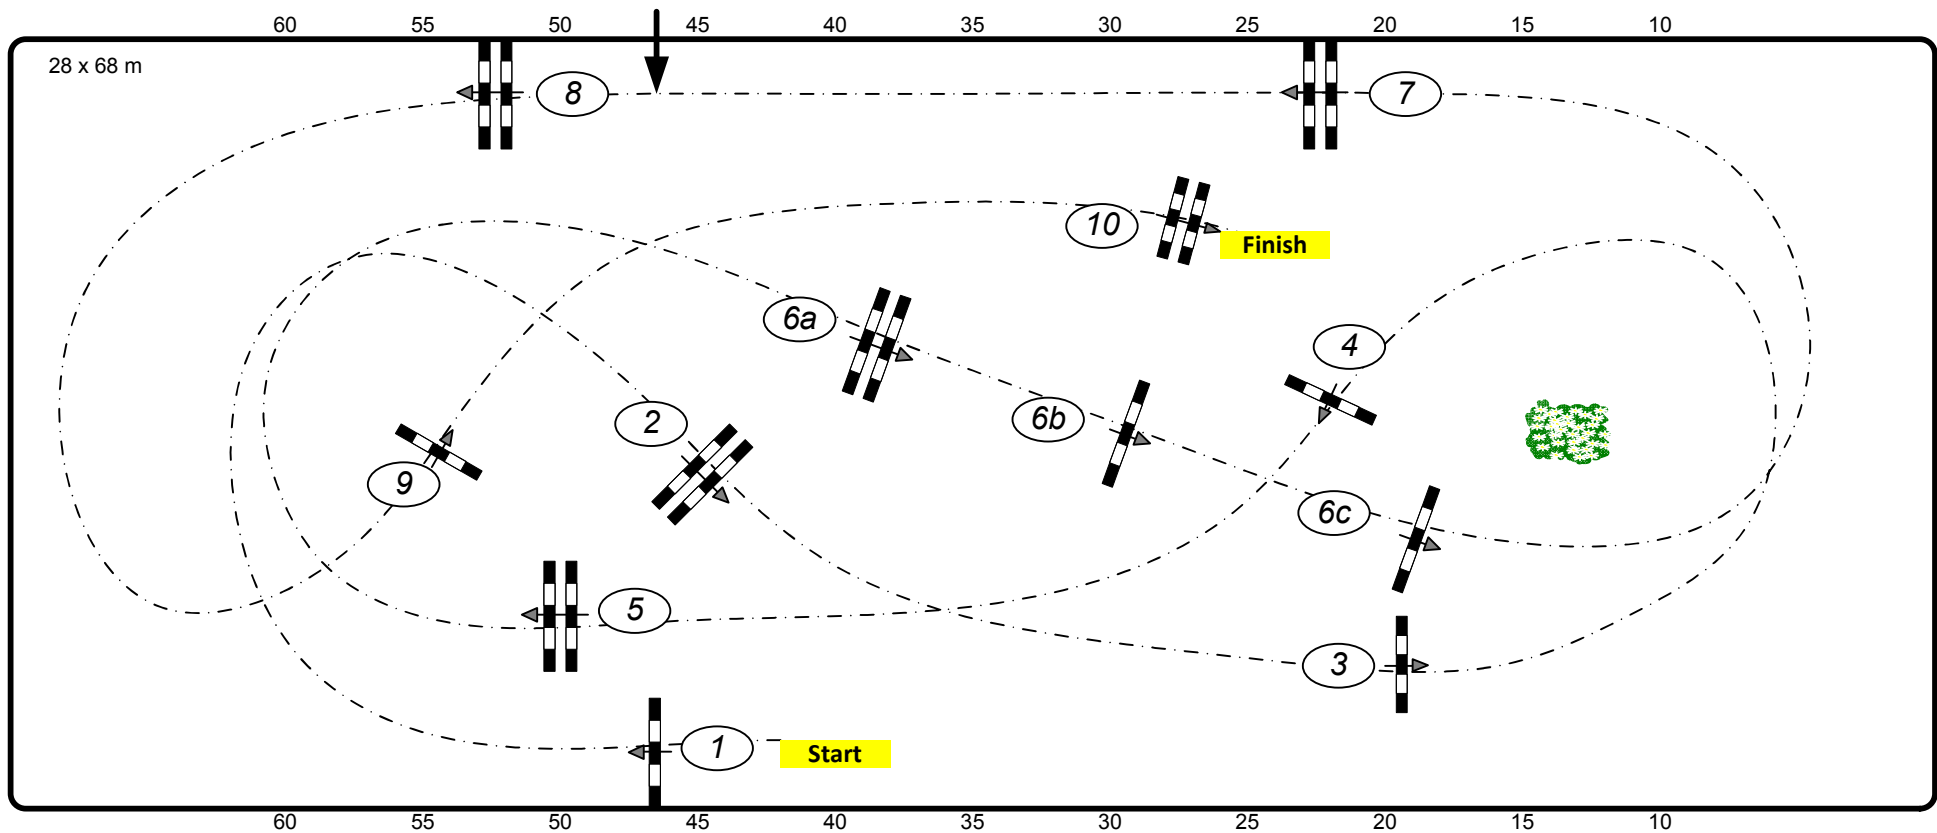

## Class No.: 08 Youngster Tour Competition against the clock

Table: A  
National RG:  
FEI RG / Art. 238.2.1  
Height: 1,35 m

Speed: 350 m/min  
Length: 350 m  
Time allowed: 60 sec  
Time limit: 120 sec

Obstacles: 10  
Efforts: 12  
Penalty sec:  
Closed combination:

Jump-Off:  
Length: 0 m  
Time allowed: 0 sec  
Time limit: 0 sec

Course Designer  
Christian Wiegand (GER)  
and Team