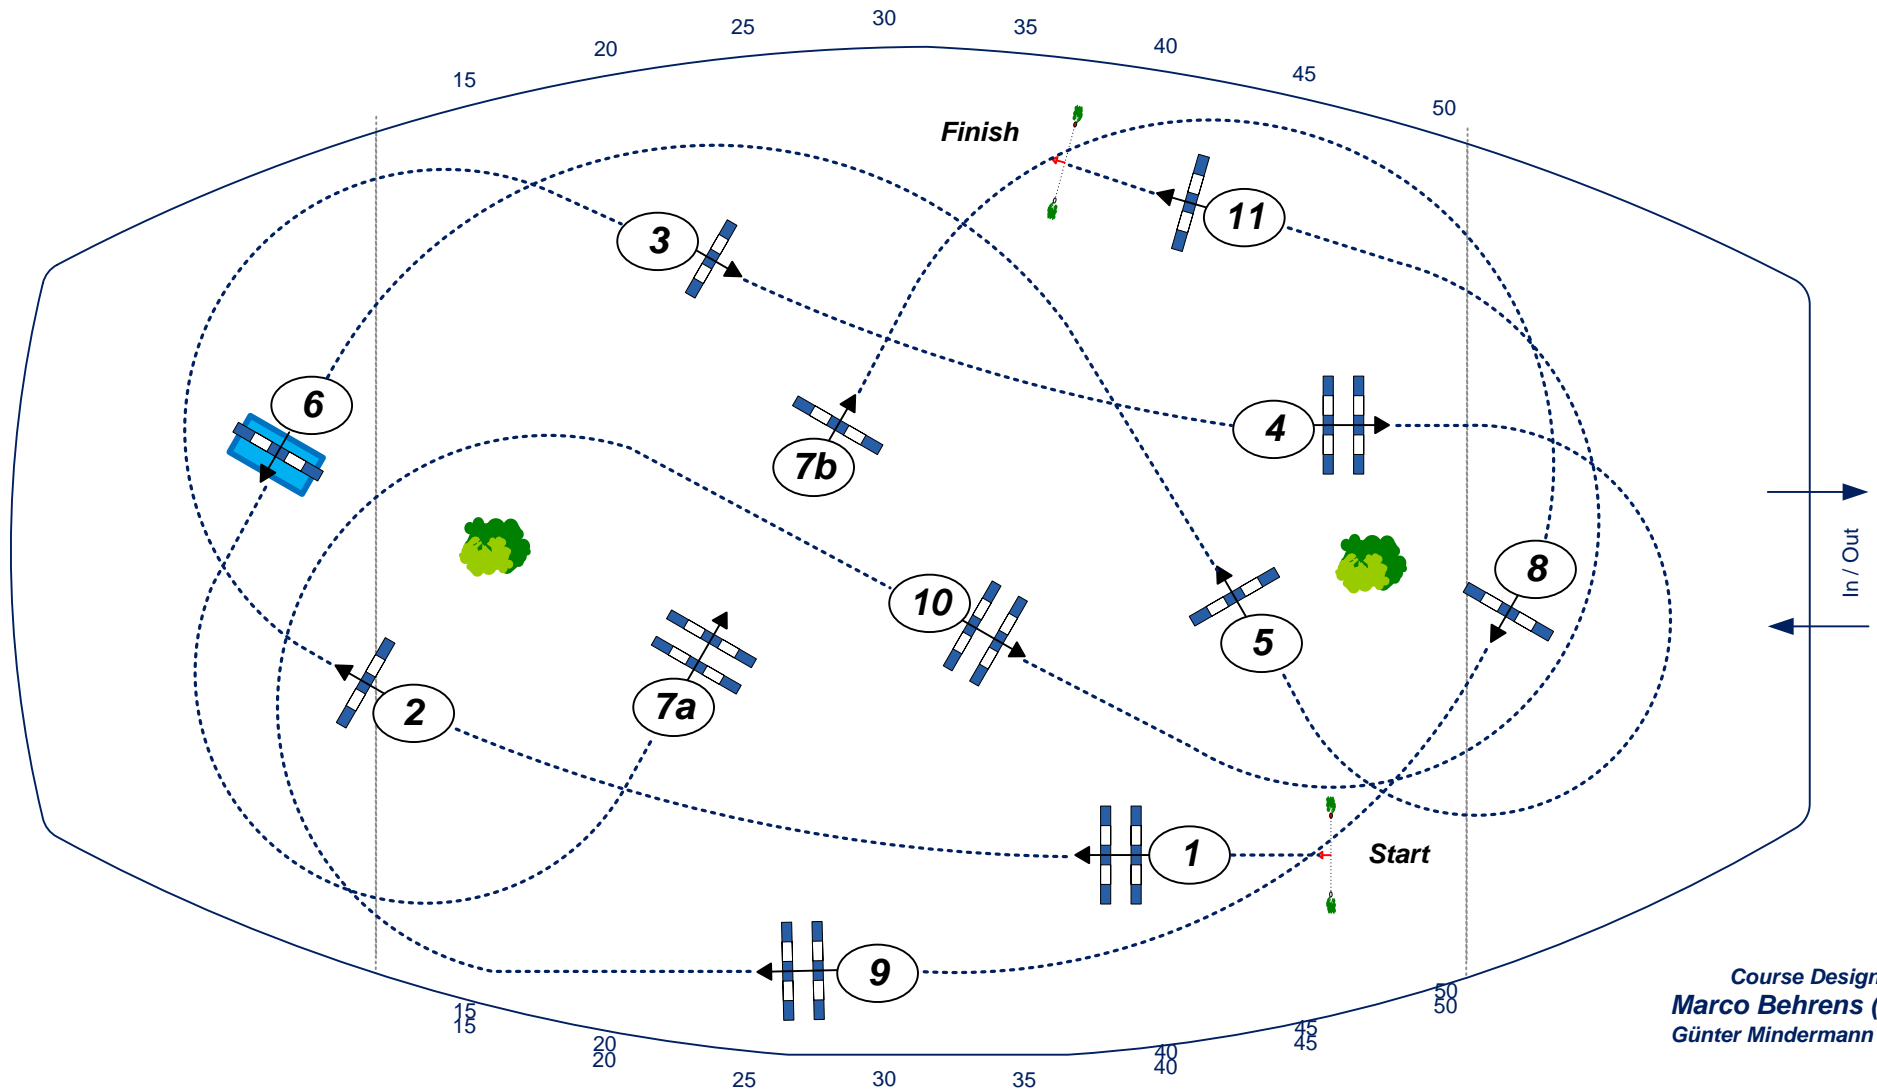

### Competition against the clock Youngster Tour

Table: A

FEI RG / Art. 238.2.1  
Height: 1,35/1,40 m

Speed: 350 m/min  
Length: 400 m  
Time allowed: 69 sec  
Time limit: 138 sec

Obstacles: 11  
Efforts: 12