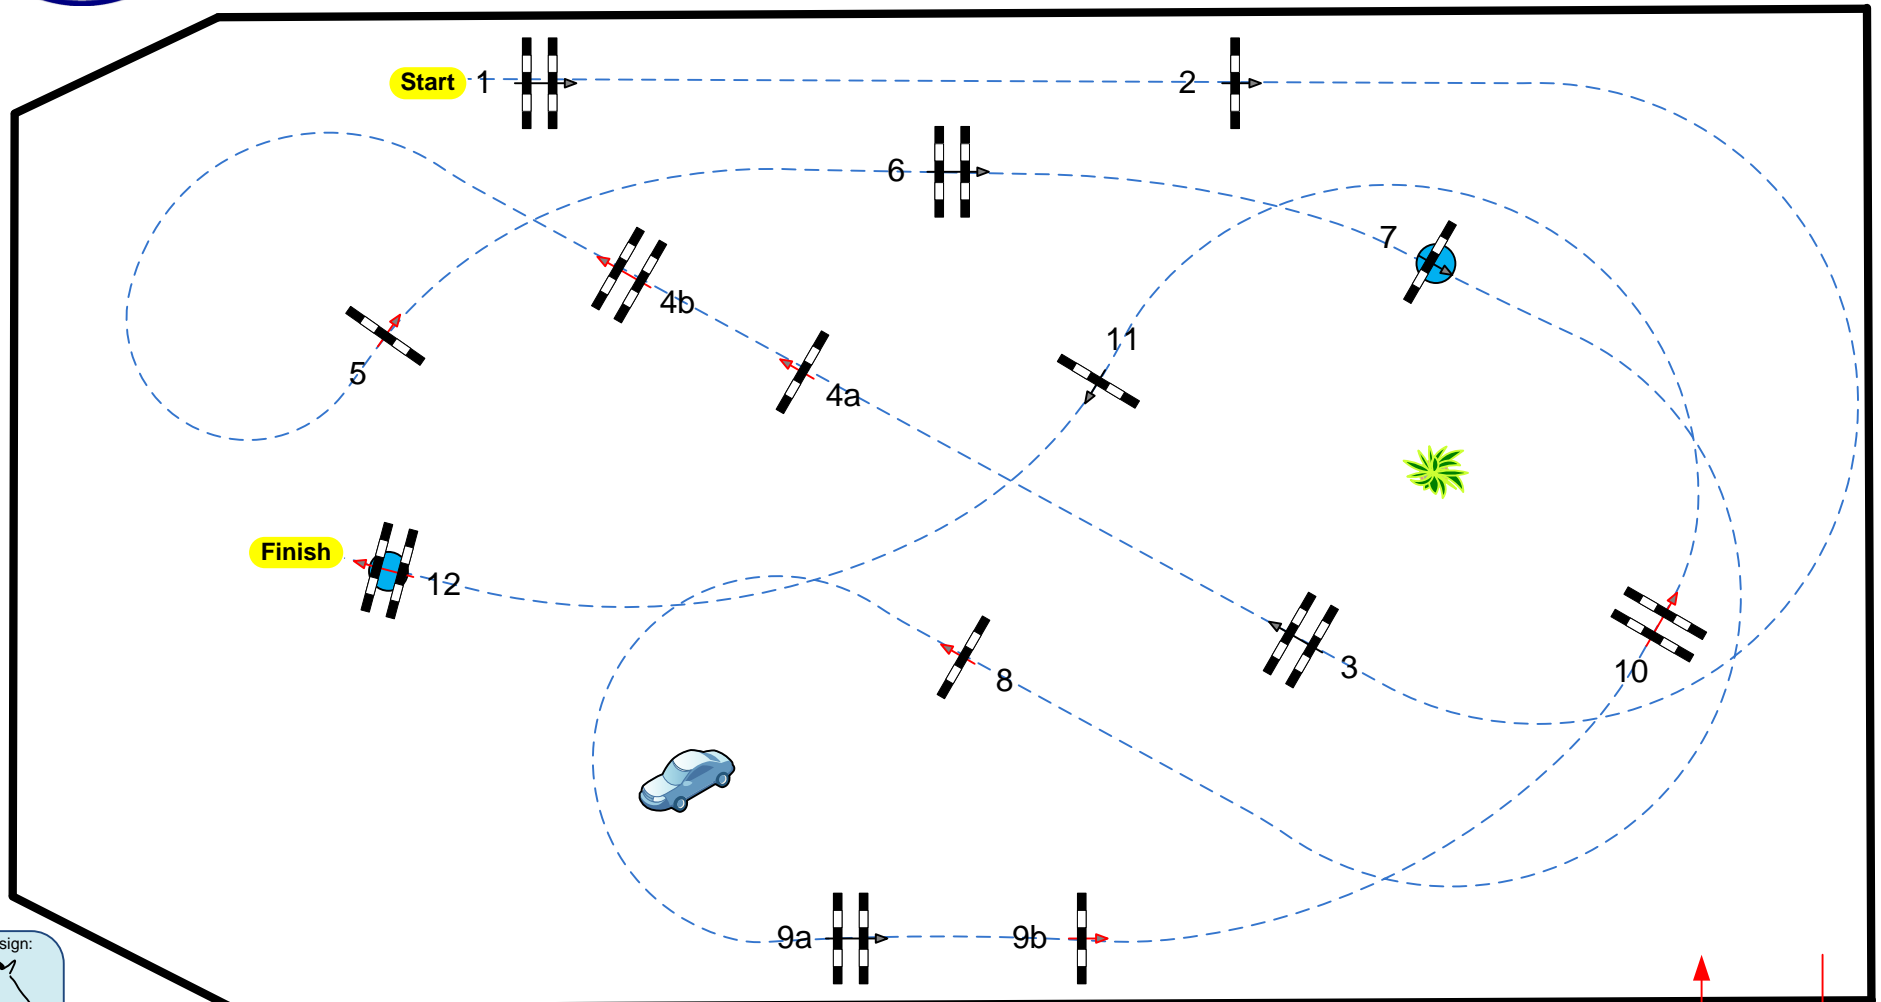

# CSI 2\* Aachen 2017

Class No.: 1

CSI 2\* Small Tour Preis der BMVV GmbH

Competition against the clock

Thursday, 11<sup>th</sup> of May 2017

Table: A  
National RG:  
FEI RG / Art. 238.2.1  
Height: 1,40 m

Speed: 350 m/min  
Length: 460 m  
Time allowed: 79 sec  
Time limit: 158 sec

Obstacles: 12  
Efforts: 14

Course Design:  
Olaf Herrmann  
Klaus W. Holle

Jury

In / Out