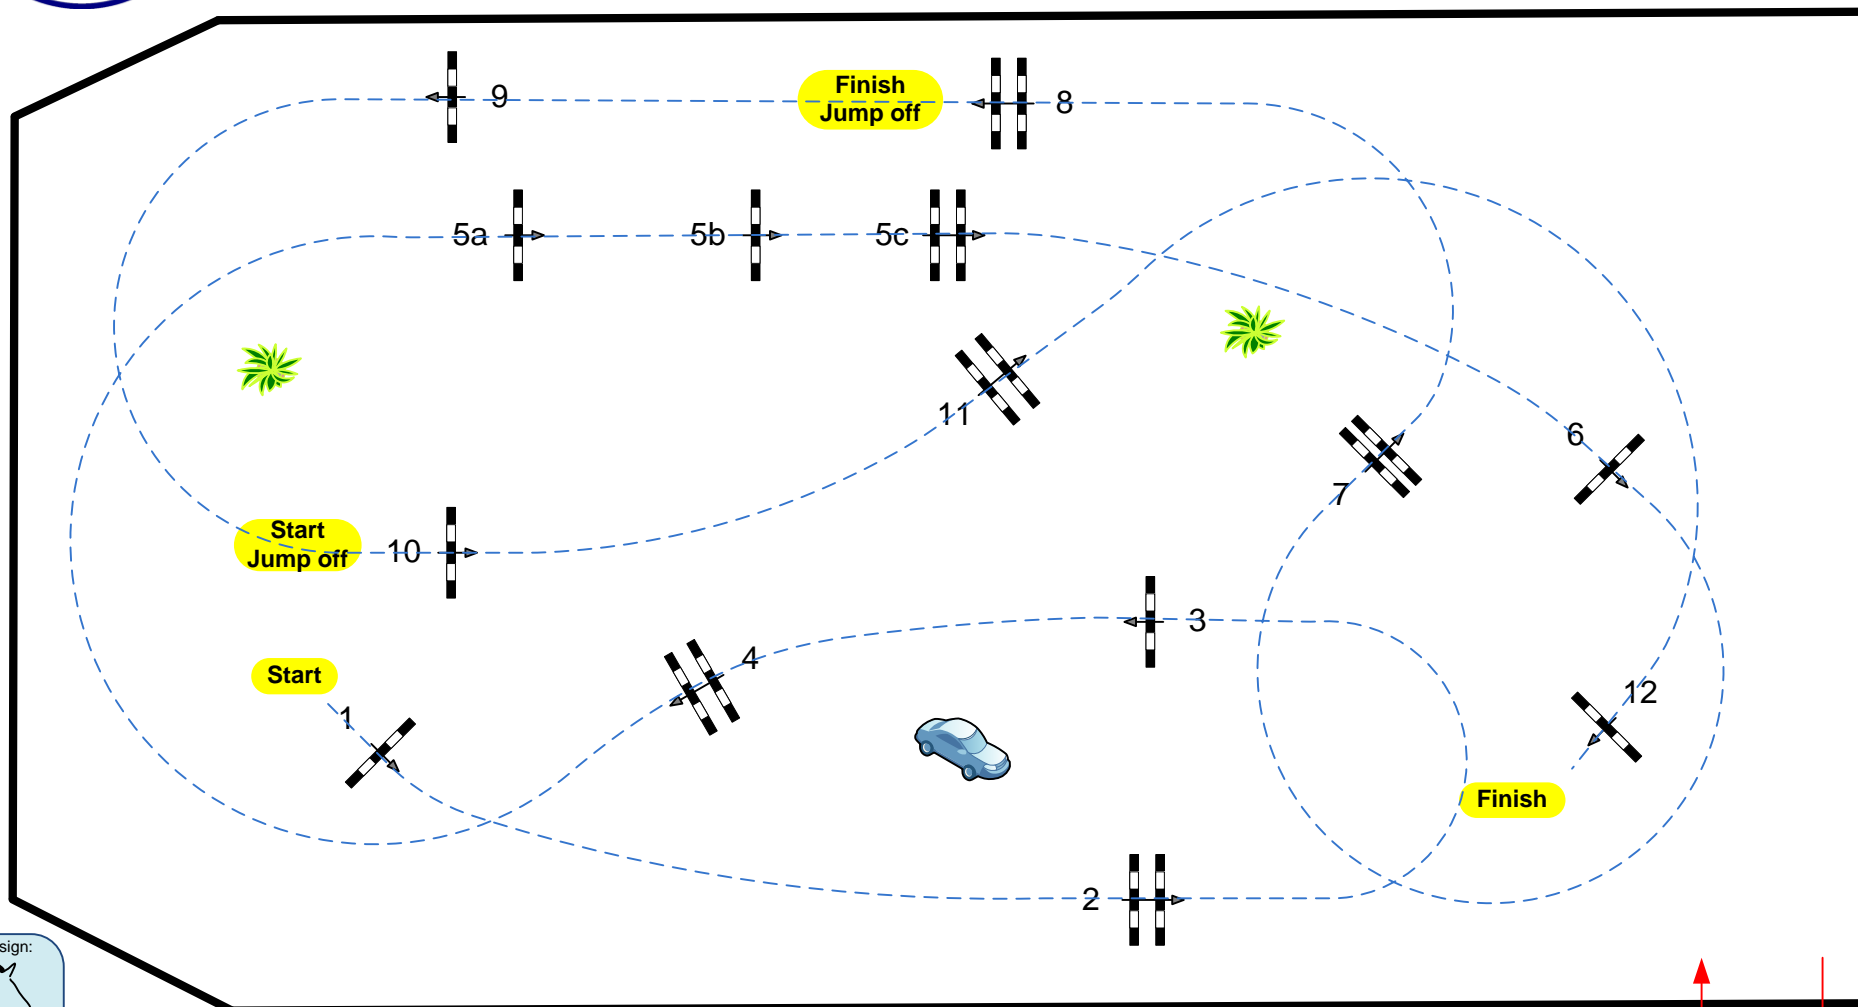

CSI 2* Aachen 2017

Class No.: 15

CSI1* Small Tour Prize of HIT Sütterlin

Competition with one jump-

Saturday, 13th of May 2017

Table: A
National RG:
FEI RG / Art. 238.2.2
Height: 1,20 m

Speed: 350 m/min
Length: 470 m
Time allowed: 81 sec
Time limit: 162 sec

Obstacles: 12
Efforts: 14

1st Jump-off: **10-11-3-4-5bc-6-7-8**
Length: 330 m
Time allowed: 57 sec
Time limit: 114 sec

Course Design:
Olaf Herrmann
Klaus W. Holle

Stand: 13.05.2017 19:24:27

Jury

In / Out