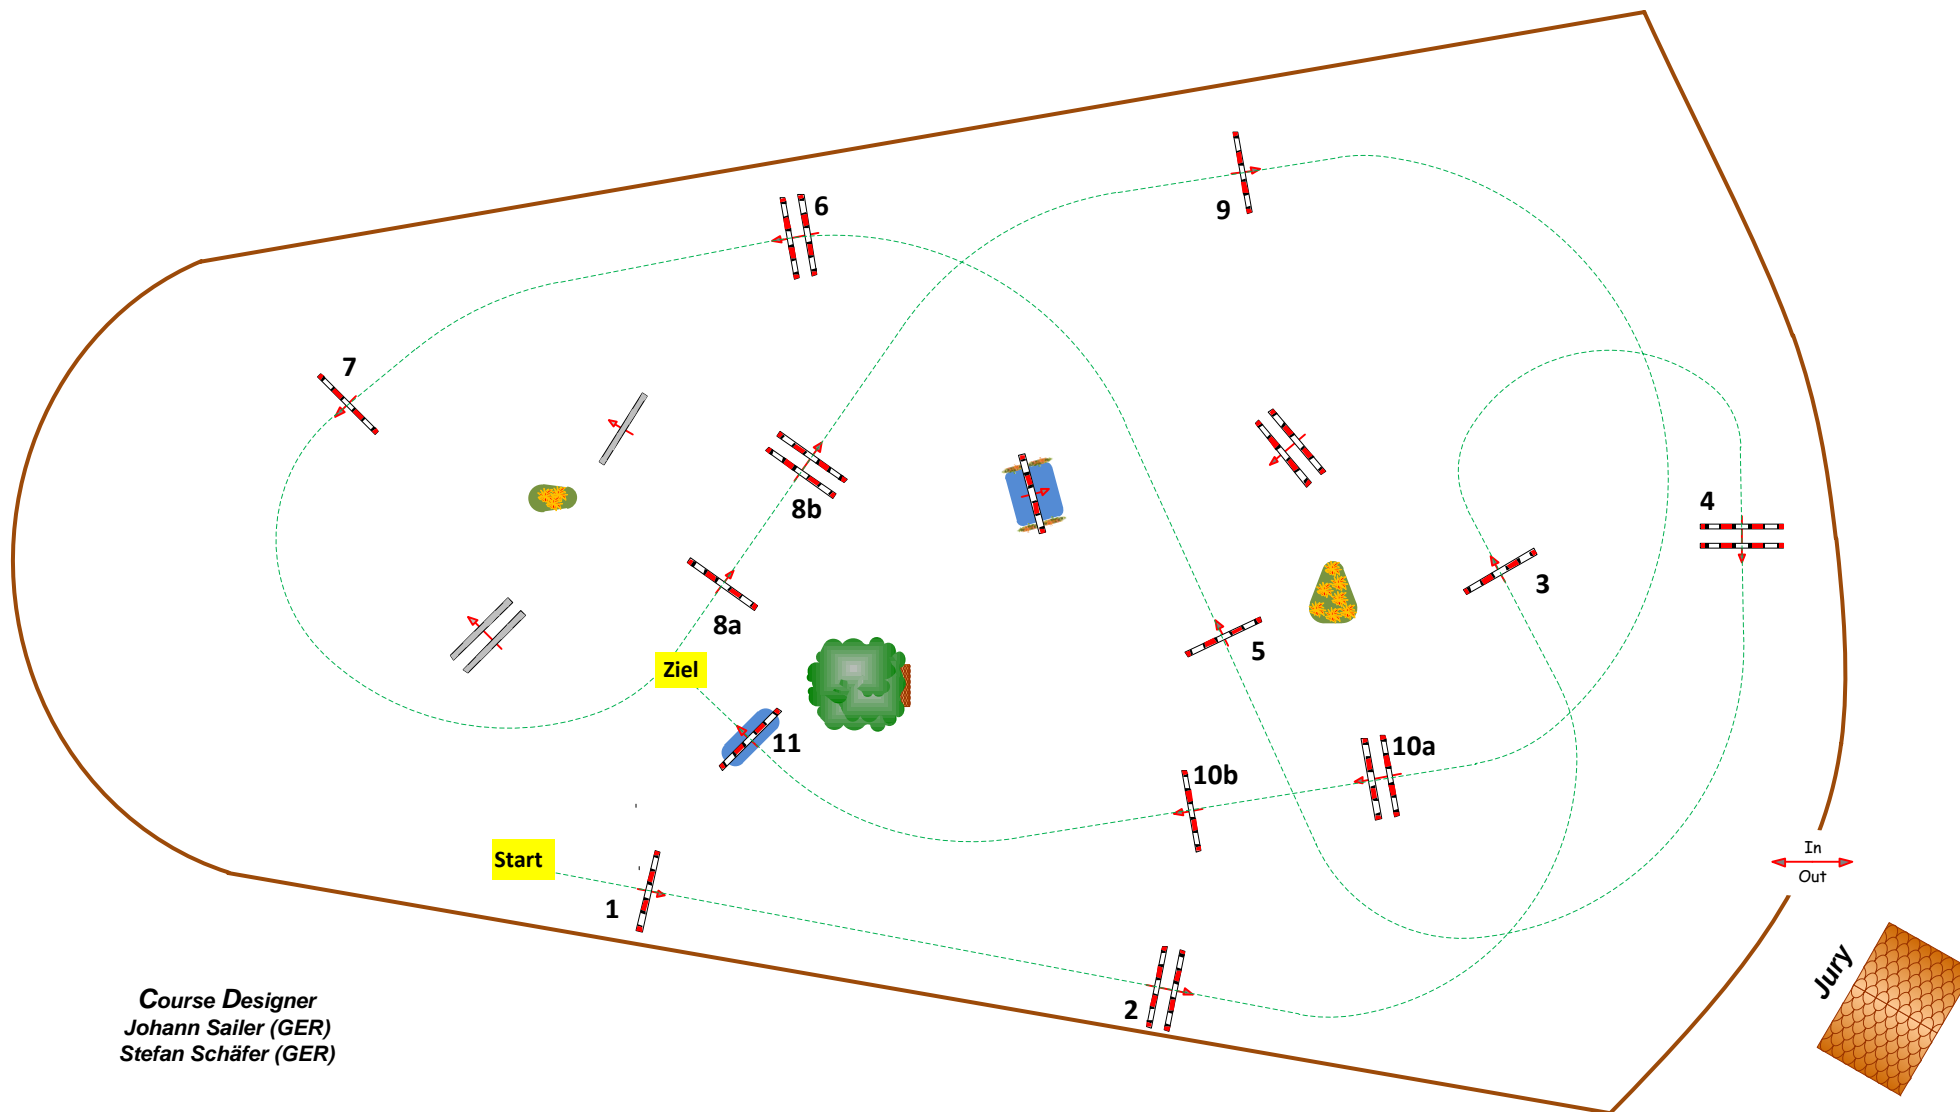

KH Masters Kranichsteiner Hof CSI** 2017

18

Youngster Tour

competition not against the clock

Donnerstag, 21.09.2017

Beginn: 10:00 Uhr

Table: A
National RG:
FEI RG / Art. 238.1.1
Height: 1,30/1,35/1,40 m

Speed: 350 m/min
Length: 440 m
Time allowed: 76 sec
Time limit: 152 sec

Obstacles: 11
Efforts: 13
Penalty sec:
Closed combination:

:
Length: 0 m
Time allowed: 0 sec
Time limit: 0 sec

Course Designer
Johann Sailer (GER)
Stefan Schäfer (GER)