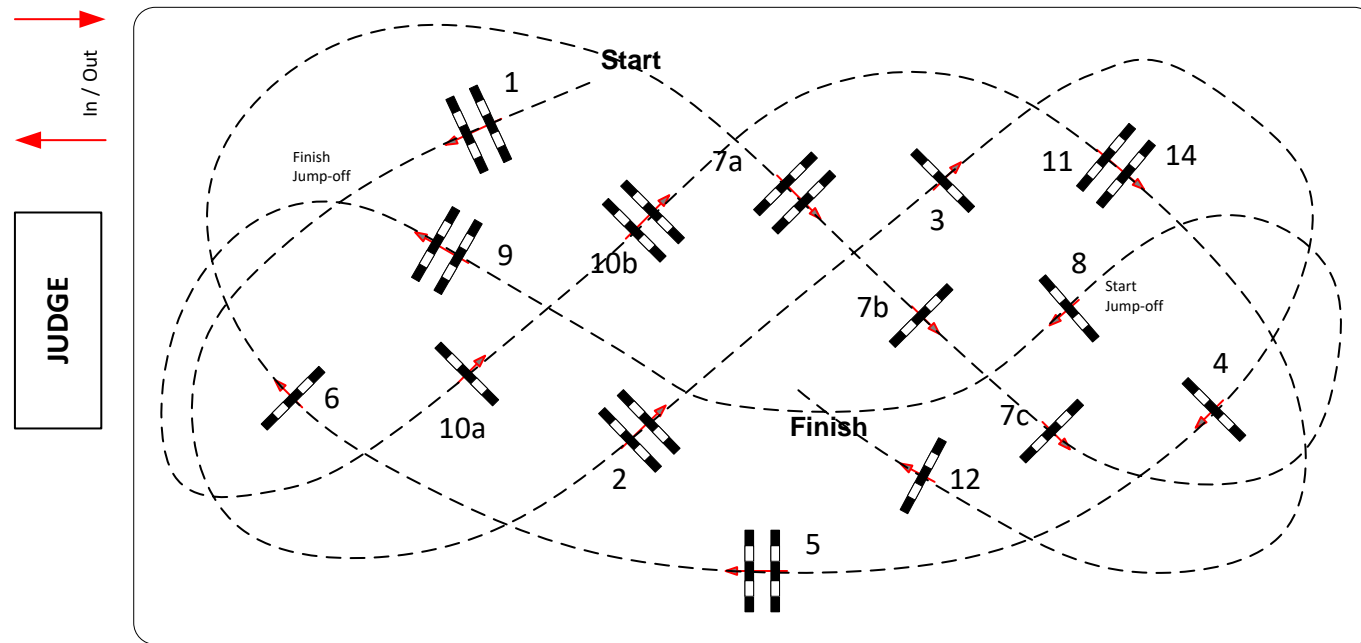

Class No.: 9

Big Tour

Competition with one jump-off

Freitag, 6. Oktober 2017

Start: 20:15

Table:	Speed: 350 m/min	Obstacles: 12	1st Jump-off: 8,9,10a-10b,5,7b,14,1	2nd Jump-off:
National RG:	Length: 390 m	Efforts: 15	Length: 240 m	Length: 0 m
FEI RG / Art. 238.2.2	Time allowed: 67 sec	Penalty sec:	Time allowed: 42 sec	Time allowed: 0 sec
Height: 1,45 m	Time limit: 134 sec	Closed combination:	Time limit: 84 sec	Time limit: 0 sec