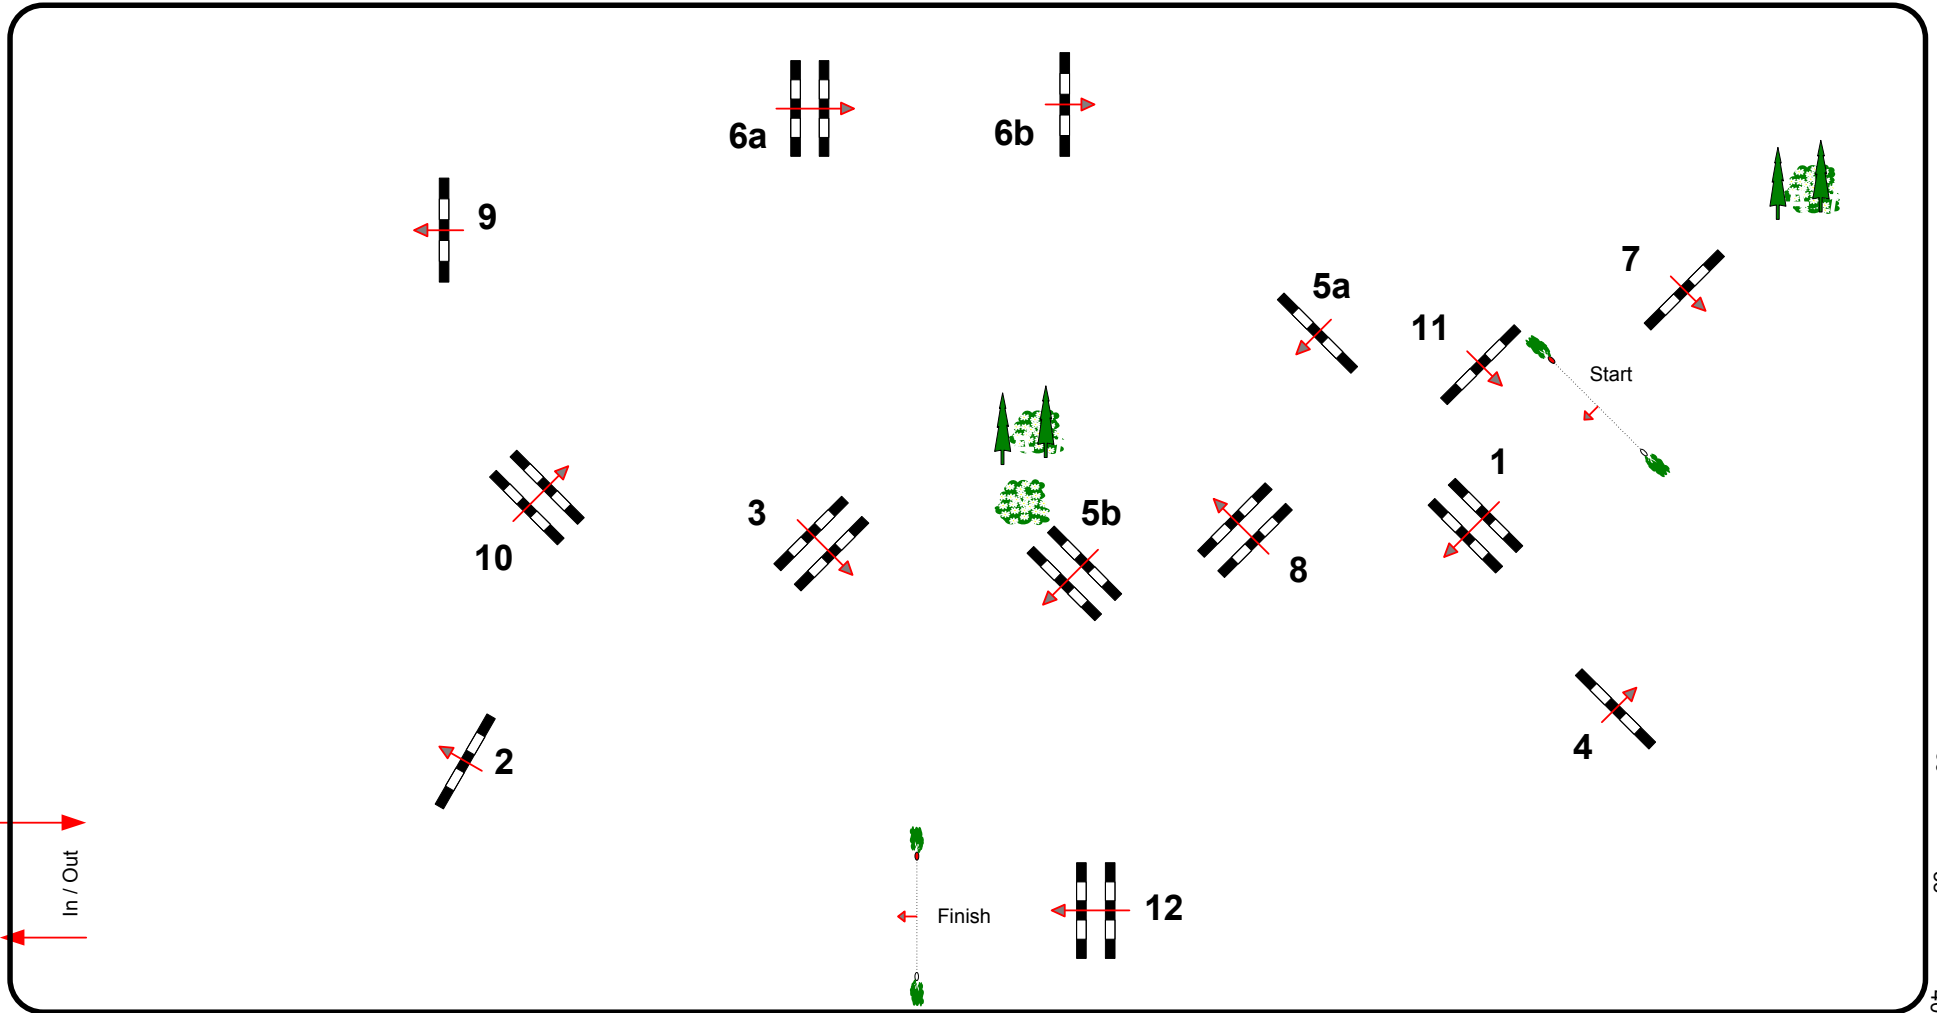

# CSI 2\*/1\*/YH/Am Kreuth 22. - 26.11.2017

Class No.: 12

CSI 2\* Medium Tour

Speed Competition

Samstag, 25. November 2017

Start: 17:30

Table: C  
 National RG:  
 FEI RG / Art. 239.263  
 Height: 1,35 m

Speed: 350 m/min  
 Length: < 600  
 Time allowed: sec  
 Time limit: 120 sec

Obstacles: 12  
 Efforts: 14  
 Penalty sec: 4  
 Closed combination:

Length: m  
 Time allowed:  
 Time limit:

Johann Sailer(GER)  
 & Team