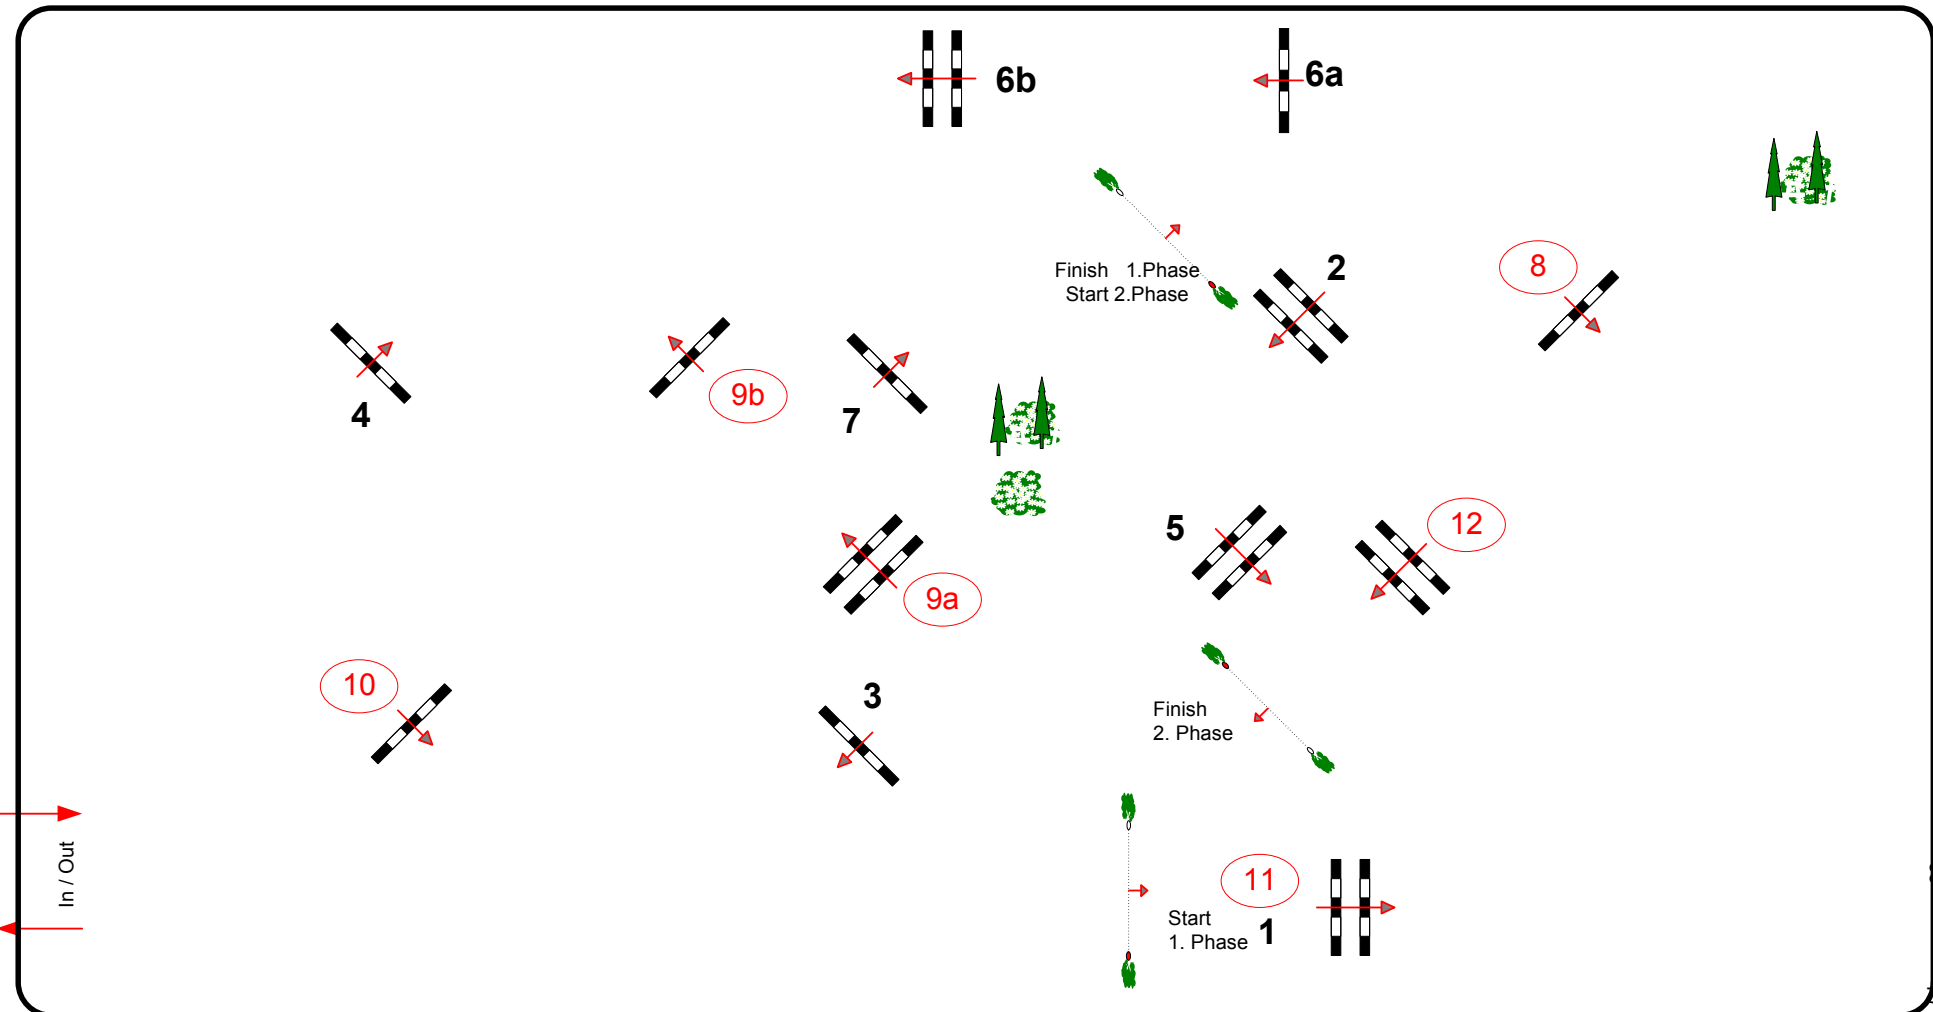

20

CSI 2*/1*/YH/Am Kreuth 22. - 26.11.2017

Class No.: 20

CSI A Kleine Freunde

Competition in two Phases

Samstag, 25. November 2017

Start: 12:45

Table: A
National RG:
FEI RG / Art. 274.5.3
Height: 1,15 m

Speed: 350 m/min
Length: 330 m
Time allowed: 57 sec
Time limit: 114 sec

Obstacles: 7
Efforts: 8
Penalty sec:
Closed combination:

2. Phase 8 - 12
Length: 200 m
Time allowed: 35 sec
Time limit: 70 sec

Johann Sailer(GER)
& Team