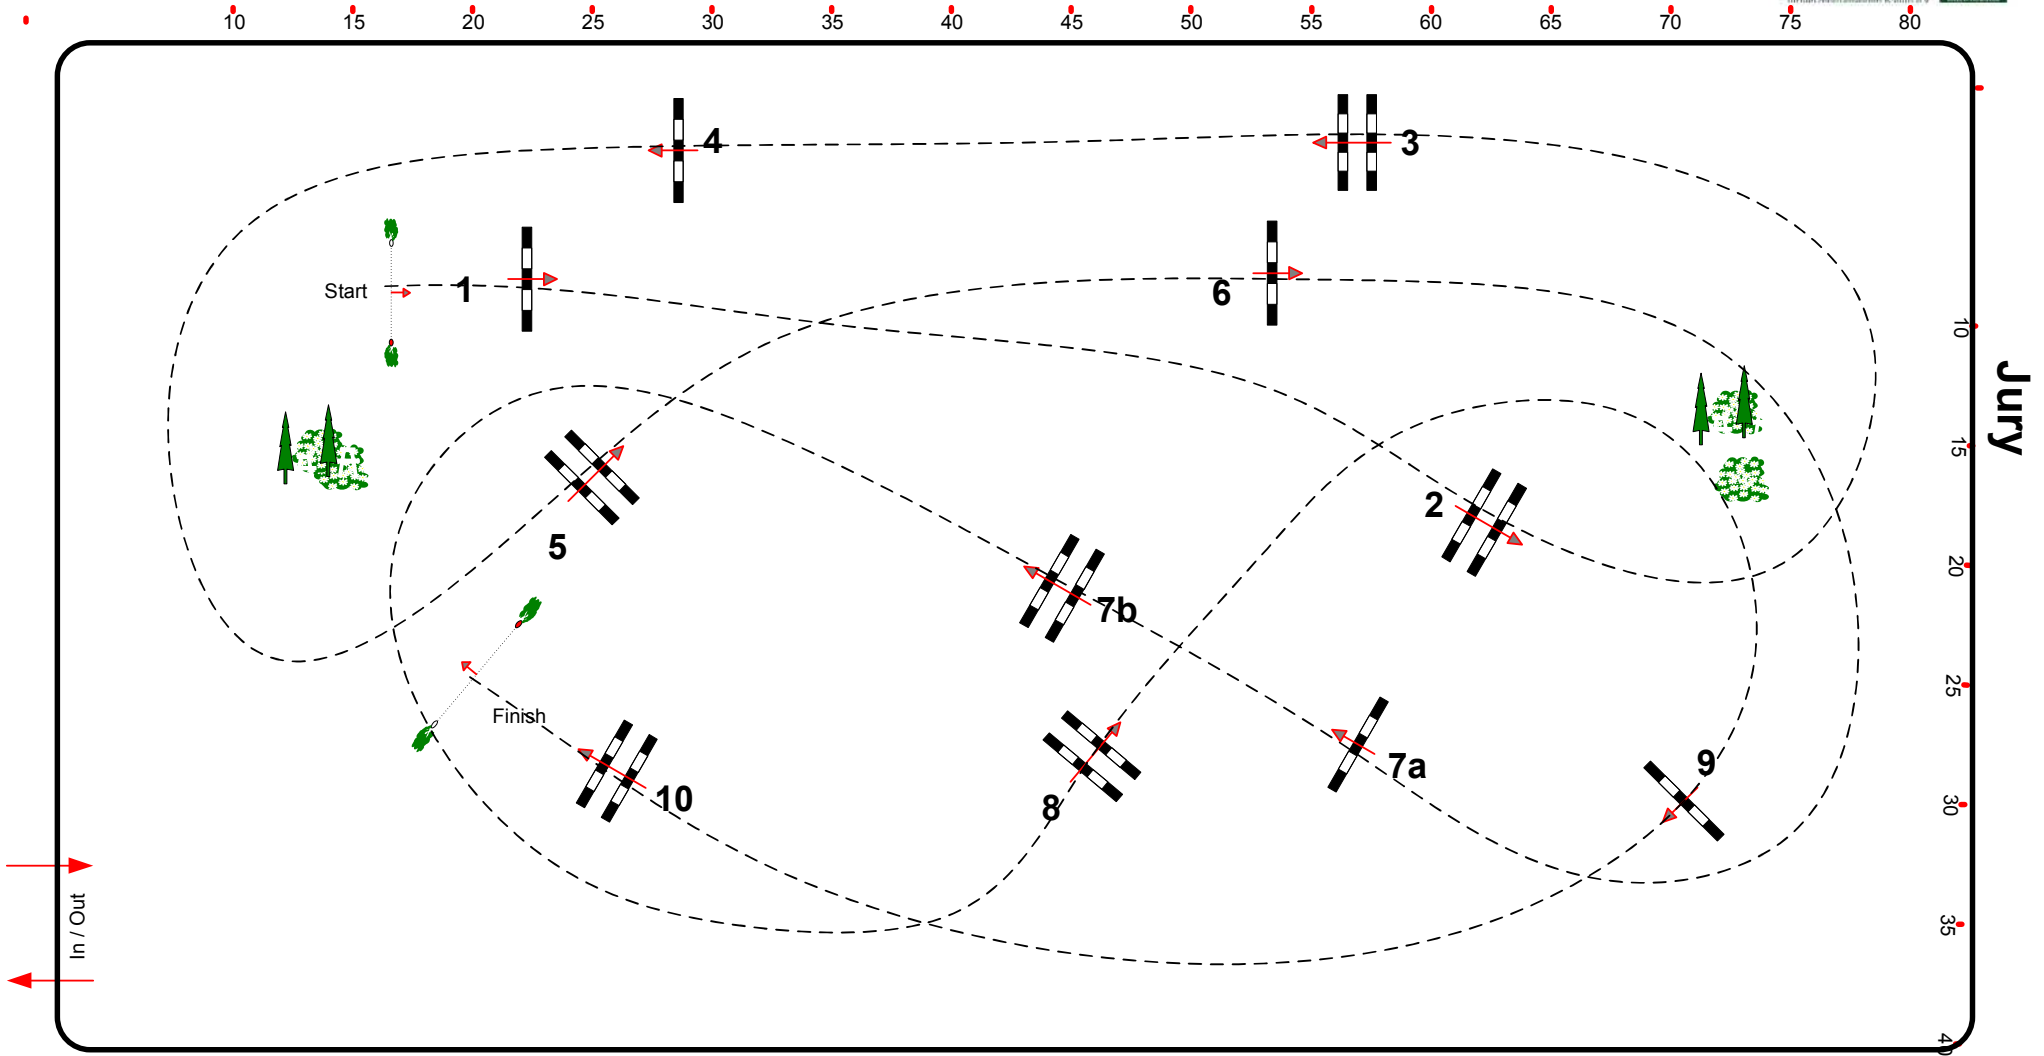

22

CSI 2*/1*/YH/Am Kreuth 22. - 26.11.2017

Class No.: 22

CSI A

Competition against the clock

Donnerstag, 23. November 2017

Start: 19:00

Table: A
National RG:
FEI RG / Art. 238.2.1
Height: 1,15 m

Speed: 350 m/min
Length: 430 m
Time allowed: 74 sec
Time limit: 148 sec

Obstacles: 10
Efforts: 11
Penalty sec:
Closed combination:

Length: 0 m
Time allowed: 0 sec
Time limit: 0 sec

Johann Sailer(GER)
& Team