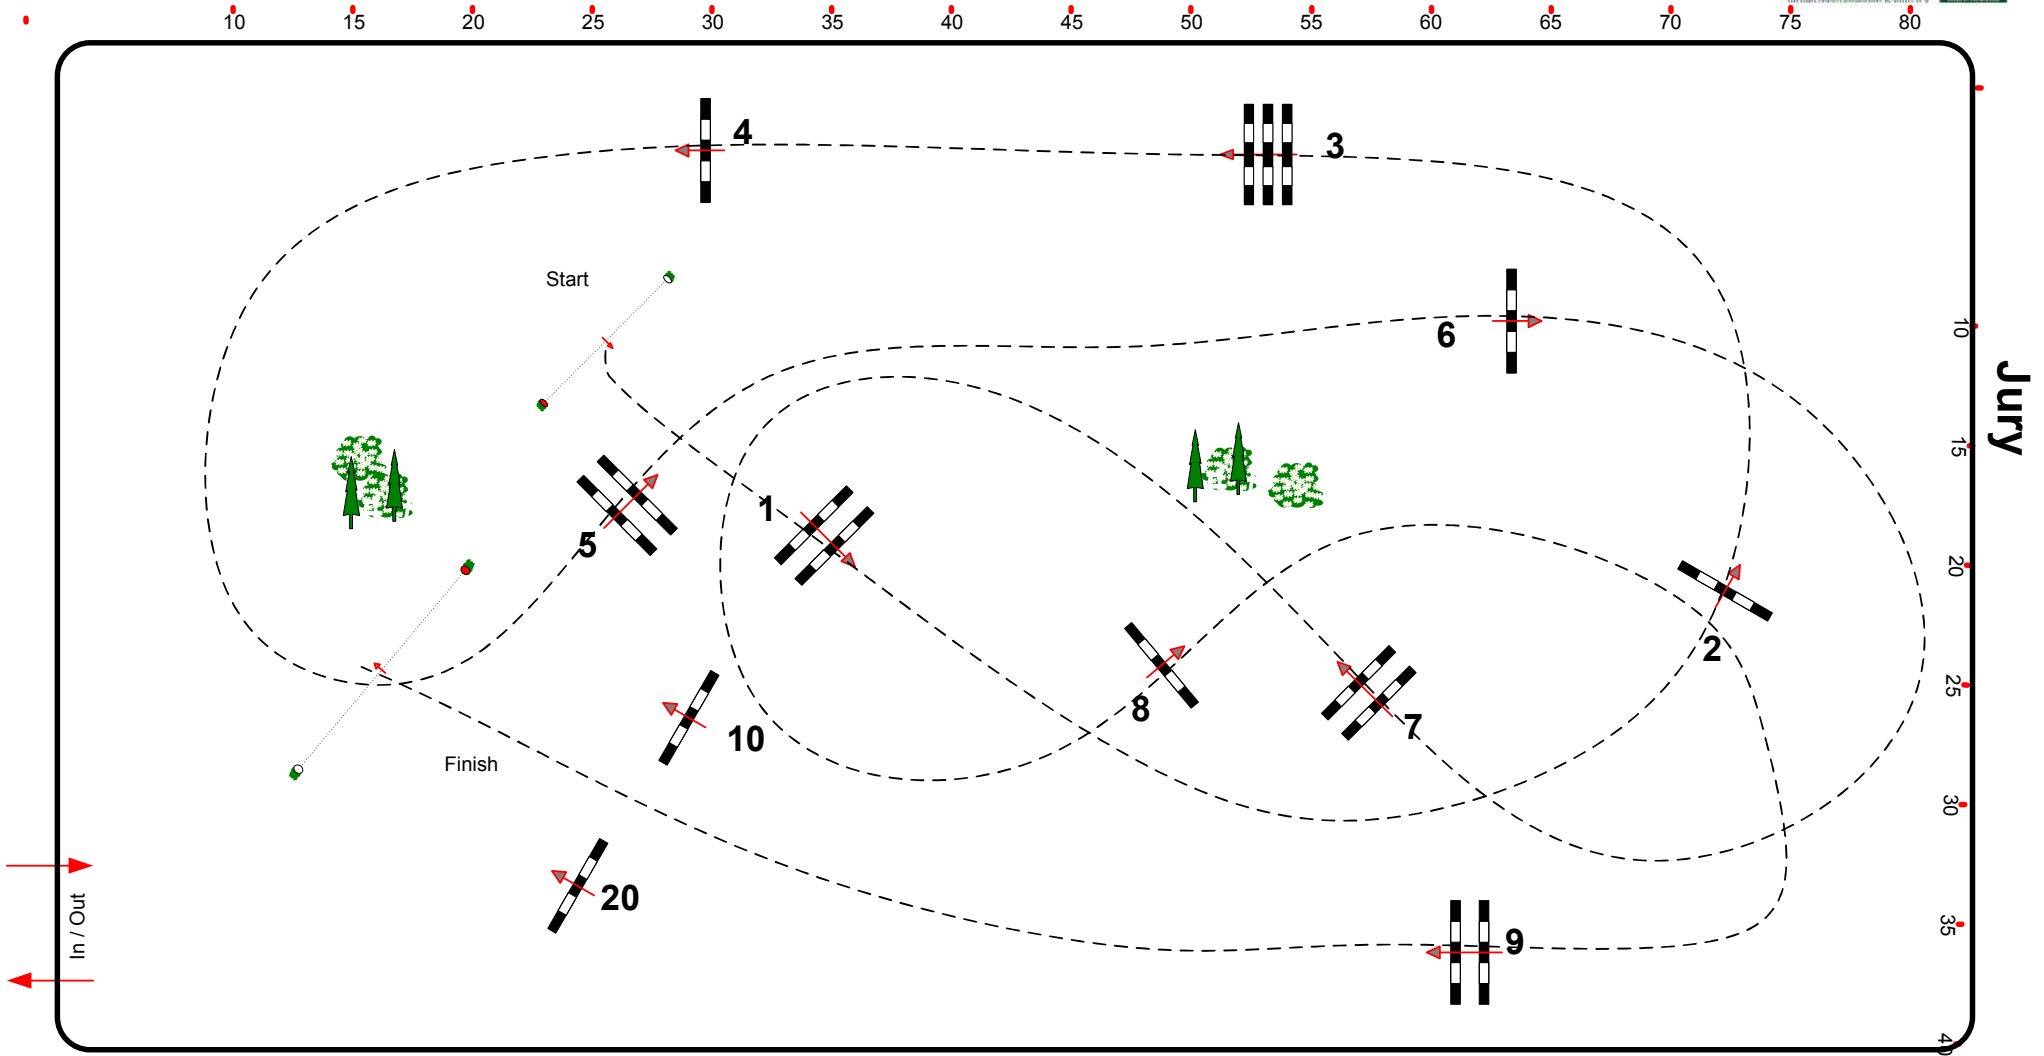

CSI 2*/1*/YH/Am Kreuth 22. - 26.11.2017

Class No.: 23

CSI A Große Freunde

Accumulator Competition

Freitag, 24. November 2017

Start: 15:45

Table: A	Speed: 350 m/min	Obstacles: 10	Length: 0 m
National RG:	Length: 420 m	Efforts: 10	Time allowed: 0 sec
FEI RG / Art. 269.1,2,3,5	Time allowed: 72 sec	Penalty sec:	Time limit: 0 sec
Height: 1,25 m	Time limit: 144 sec	Closed combination:	Time limit: 0 sec