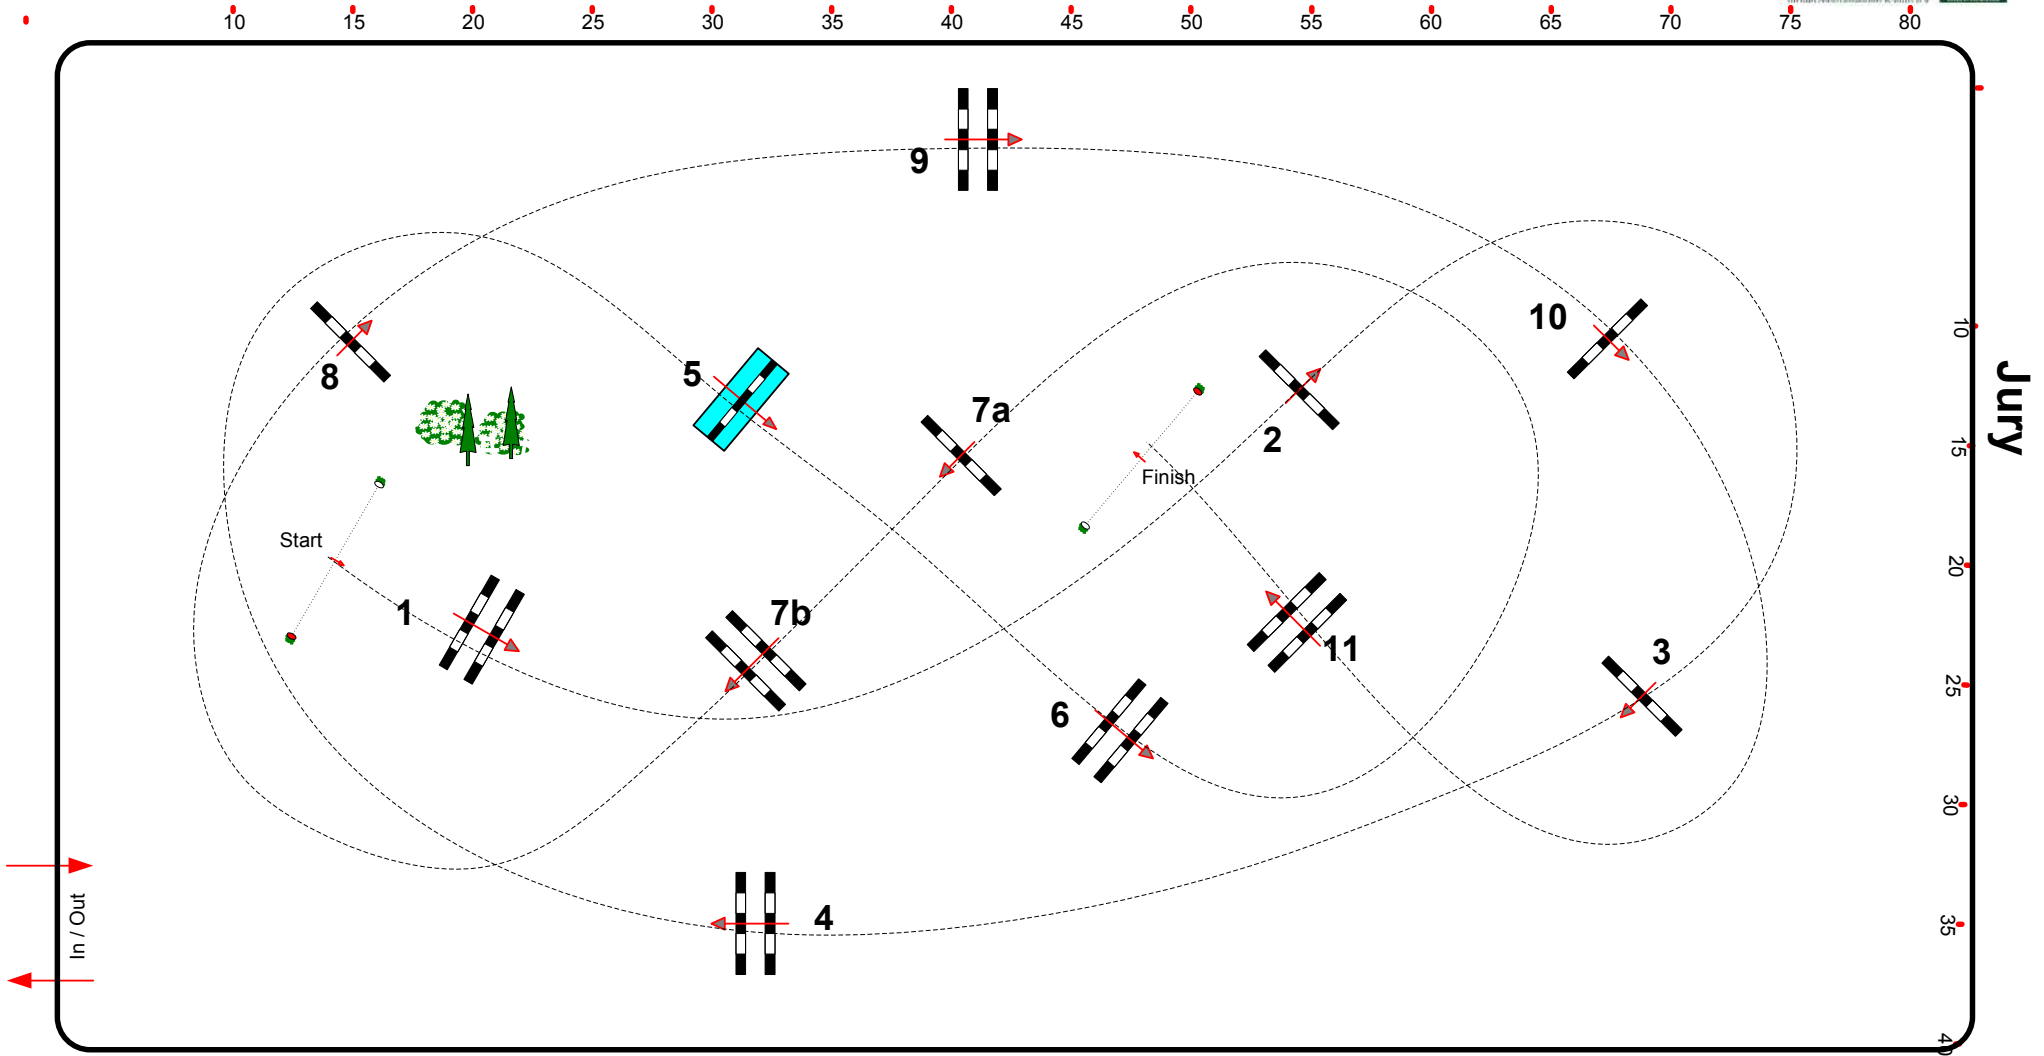

25

CSI 2*/1*/YH/Am Kreuth 22. - 26.11.2017

Class No.:25

CSI Am. Große Freunde

Competition against the clock

Sonntag, 26. November 2017

Start: 17:00

Table: A
National RG:
FEI RG / Art. 238.2.1
Height: 1,25 m

Speed: 350 m/min
Length: 440 m
Time allowed: 76 sec
Time limit: 152 sec

Obstacles: 11
Efforts: 12
Penalty sec:
Closed combination:

jump off
Length: 0 m
Time allowed: 0 sec
Time limit: 0 sec

Johann Sailer(GER)
& Team