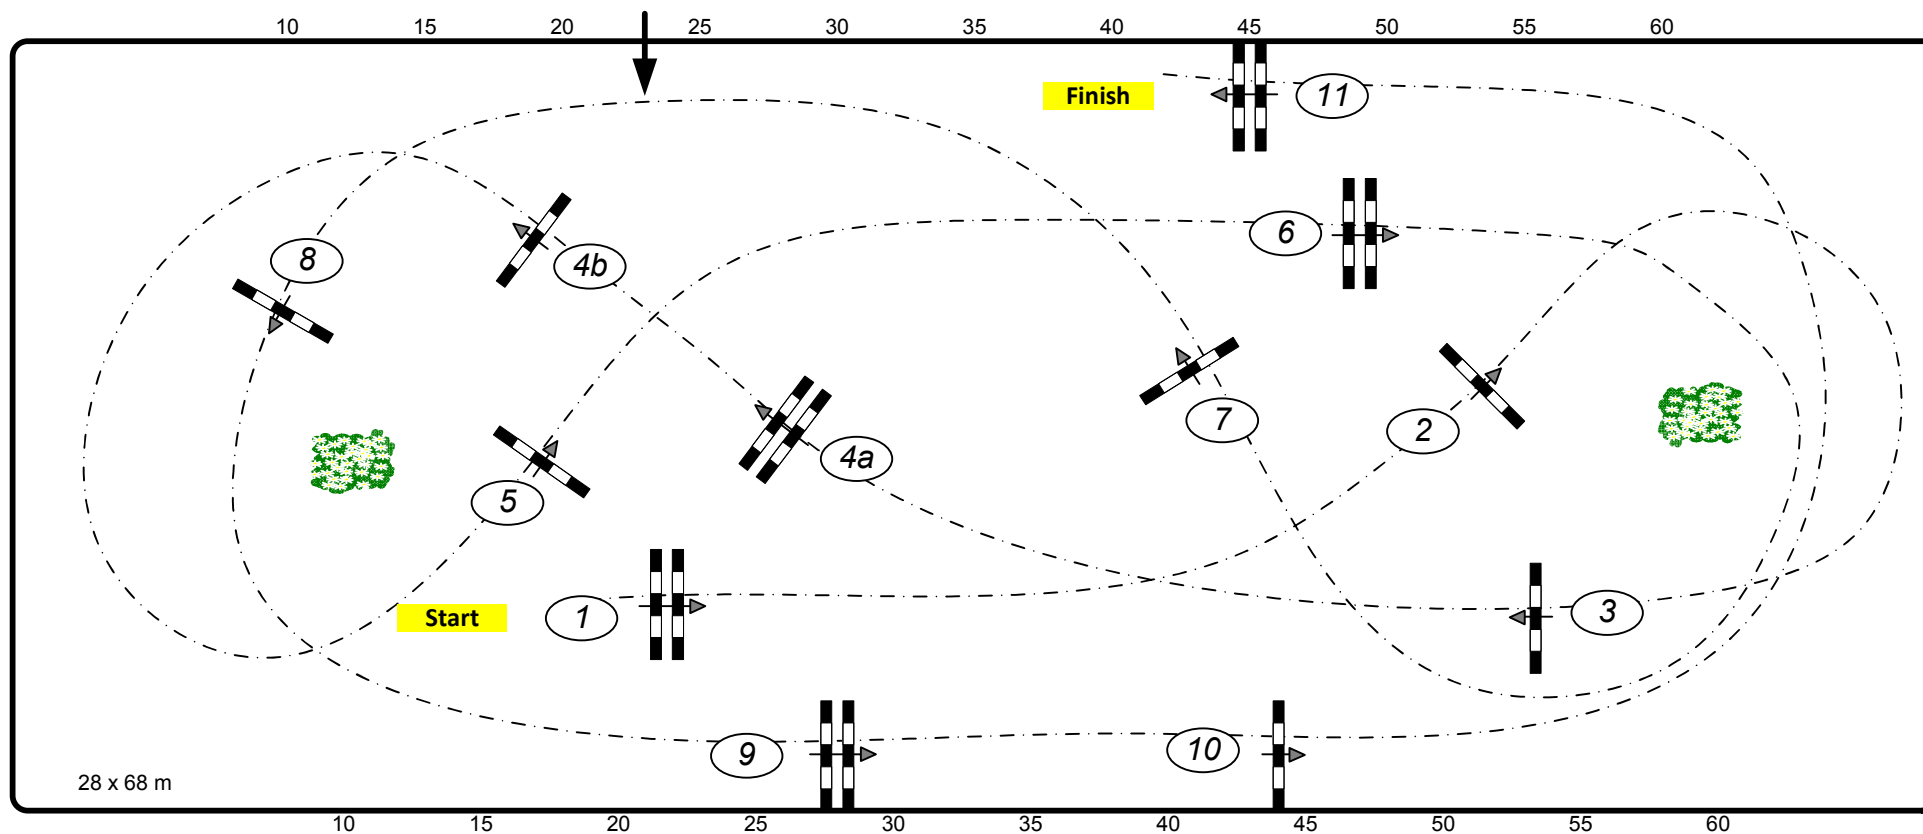

Internationales CSI** Neustadt Dosse 2018

Class No.: 07

Youngster Tour Competition against the clock

Table: A
National RG:
FEI RG / Art. 238.2.1
Height: 1,30/1,35 m

Speed: 350 m/min
Length: 390 m
Time allowed: 67 sec
Time limit: 134 sec

Obstacles: 11
Efforts: 12
Penalty sec:
Closed combination:

Jump-Off:
Length: 0 m
Time allowed: 0 sec
Time limit: 0 sec

Course Designer
Christian Wiegand (GER)
and Team