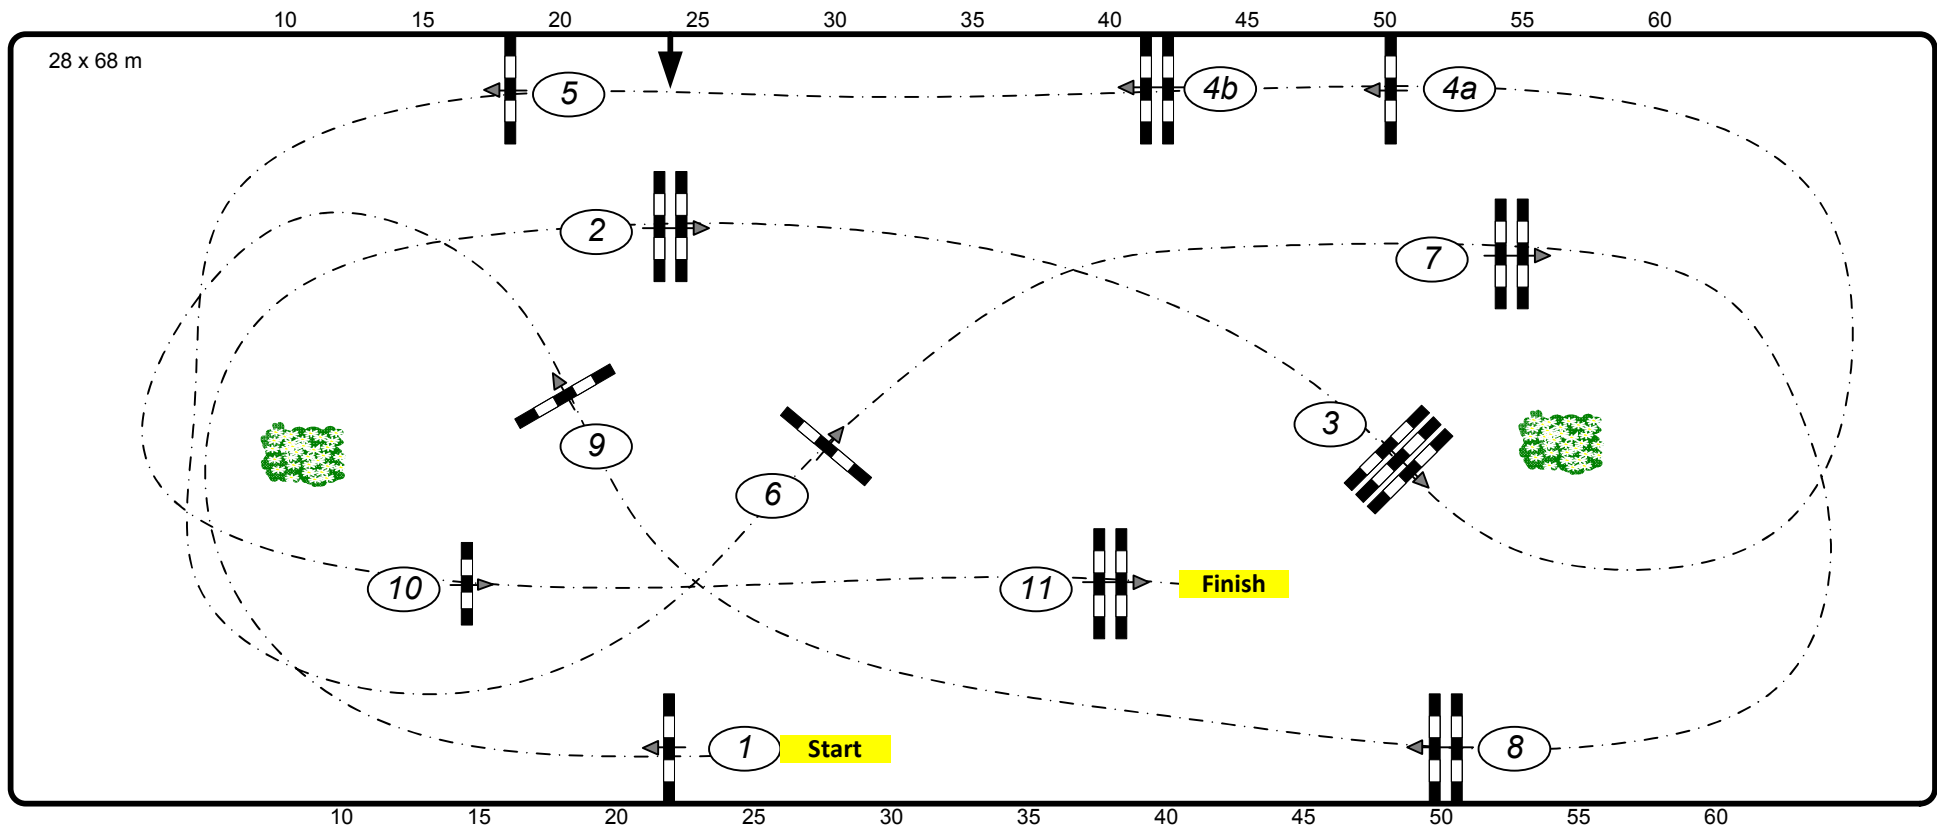

Internationales CSI** Neustadt Dosse 2018

Class No.: 08 Youngster Tour Competition against the clock

Table: A	Speed: 350 m/min	Obstacles: 11	Jump-Off:
National RG:	Length: 360 m	Efforts: 12	Length: 0 m
FEI RG / Art. 238.2.1	Time allowed: 62 sec	Penalty sec:	Time allowed: 0 sec
Height: 1,35/1,40 m	Time limit: 124 sec	Closed combination:	Time limit: 0 sec