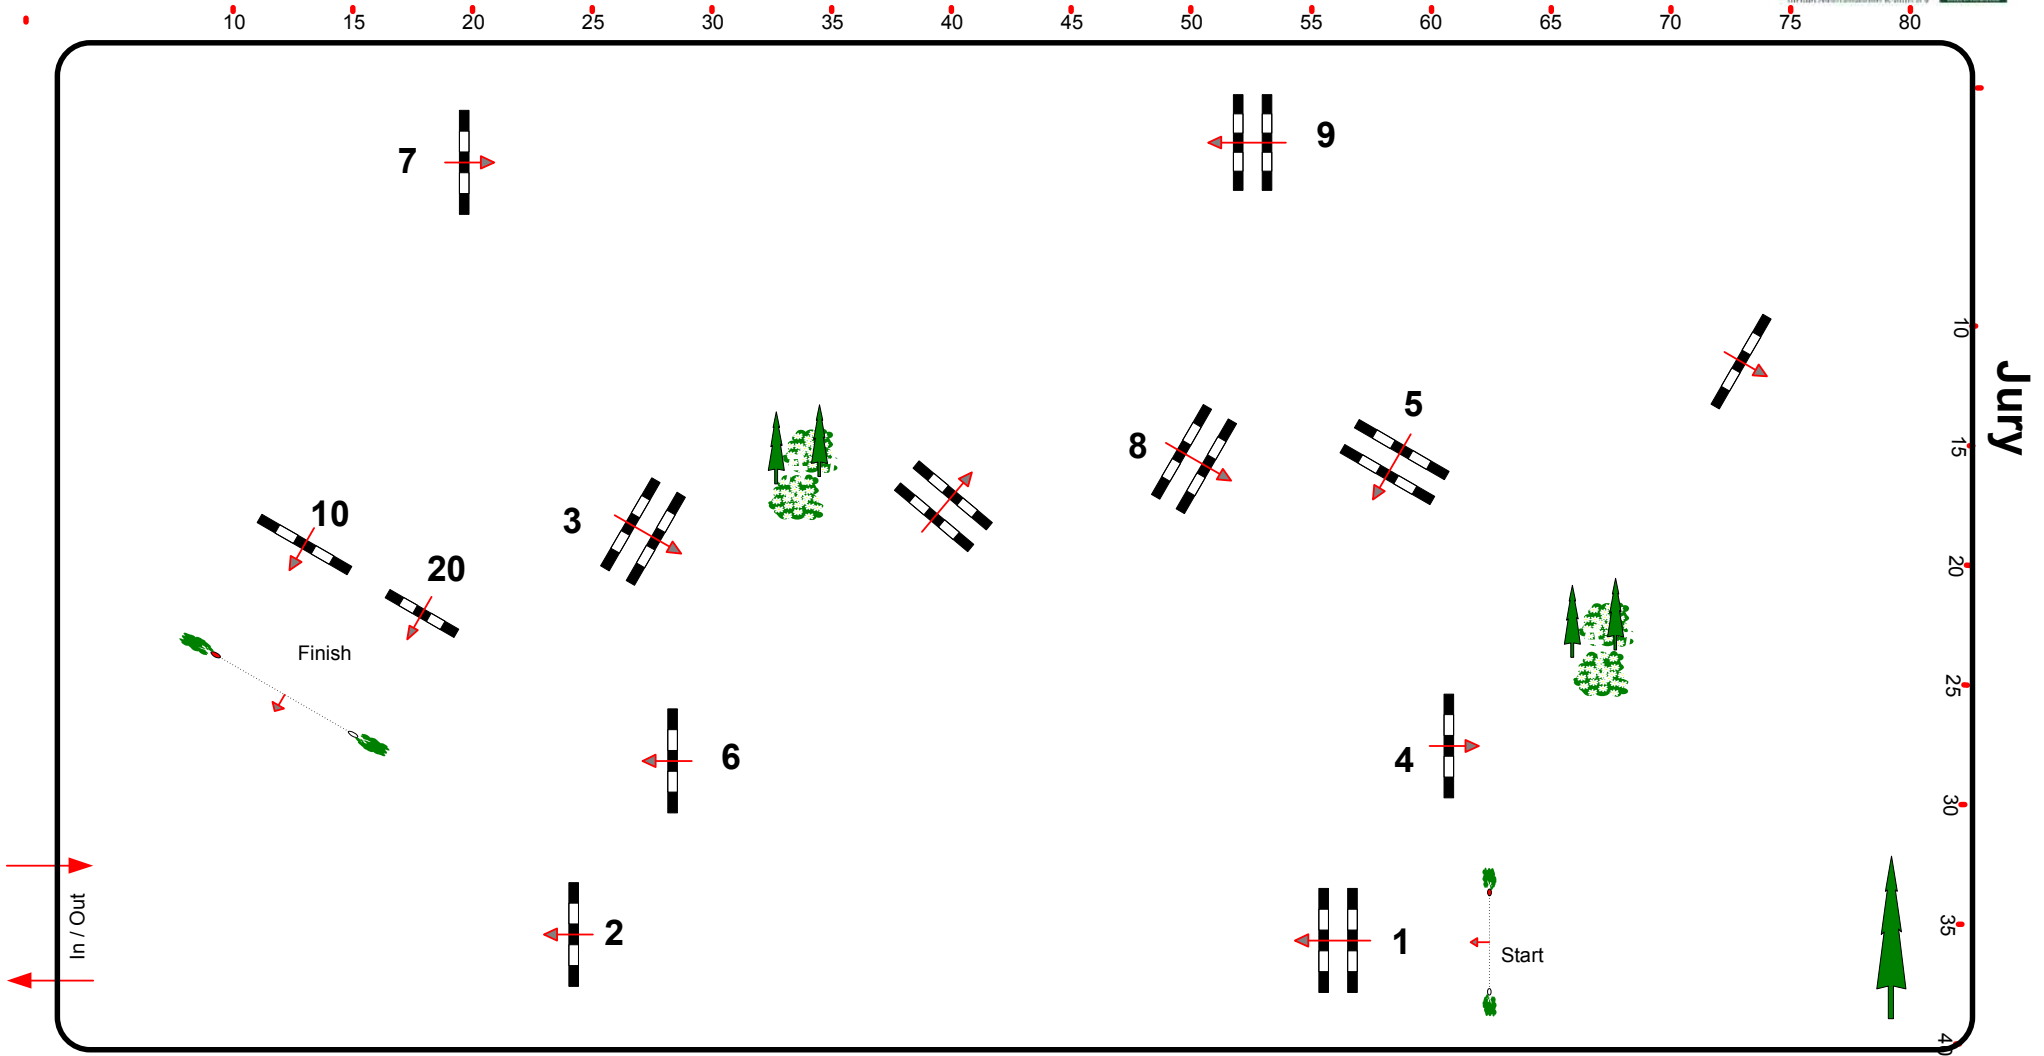

Efforts: 10

Penalty sec:

Closed combination:

Length: 0 m

Time allowed: 0 sec

Time limit: 0 sec

Johann Sailer(GER)
Steffen Bühling (GER)