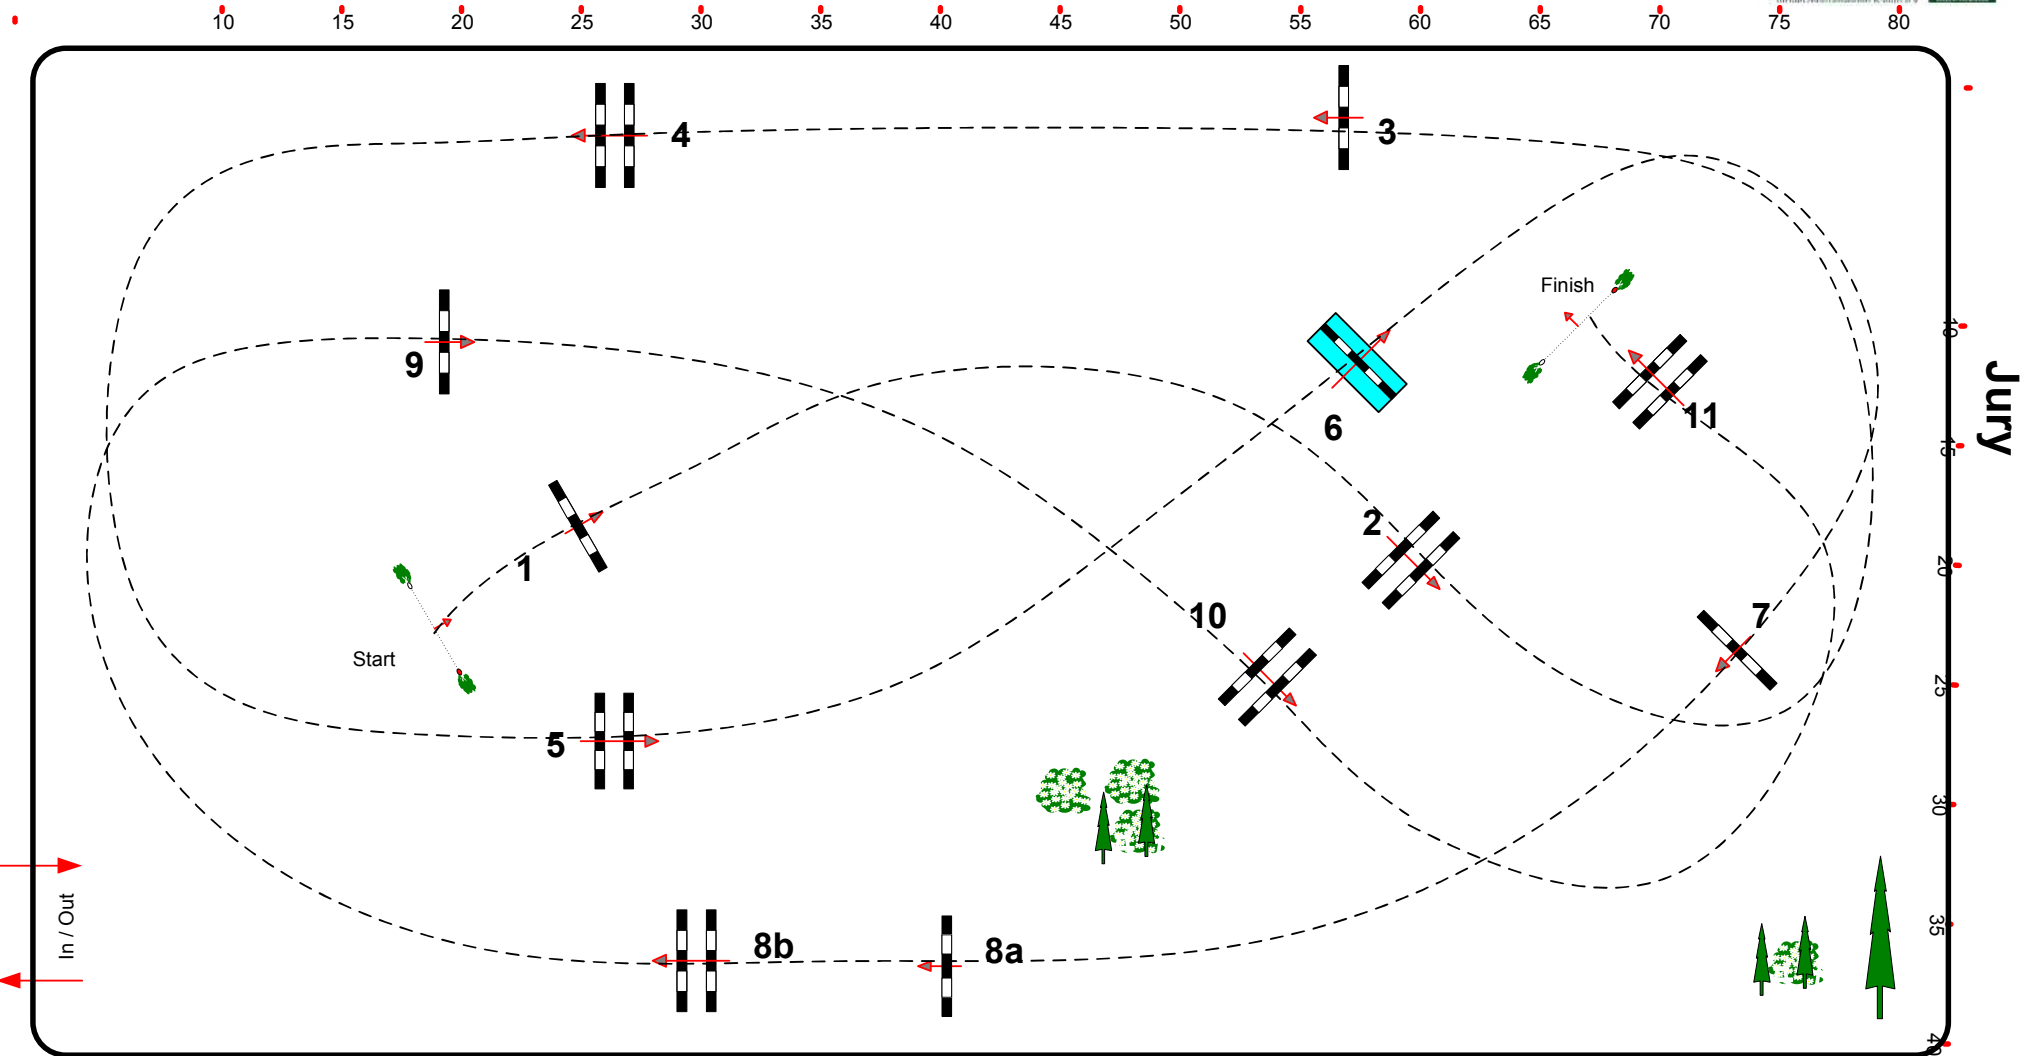

# CSI 2\*/1\*/YH/Am Kreuth 7. - 11.02.2018

Class No.: 21

CSI Amateur Kleine Freunde

Competition against the clock

Sonntag, 11. Februar 2018

Start: 9:00

Table: A  
National RG:  
FEI RG / Art. 274.5.3  
Height: 1,15 m

Speed: 350 m/min  
Length: 450 m  
Time allowed: 78 sec  
Time limit: 156 sec

Obstacles: 11  
Efforts: 12  
Penalty sec:  
Closed combination:

1st Jump-off:  
Length: 0 m  
Time allowed: 0 sec  
Time limit: 0 sec