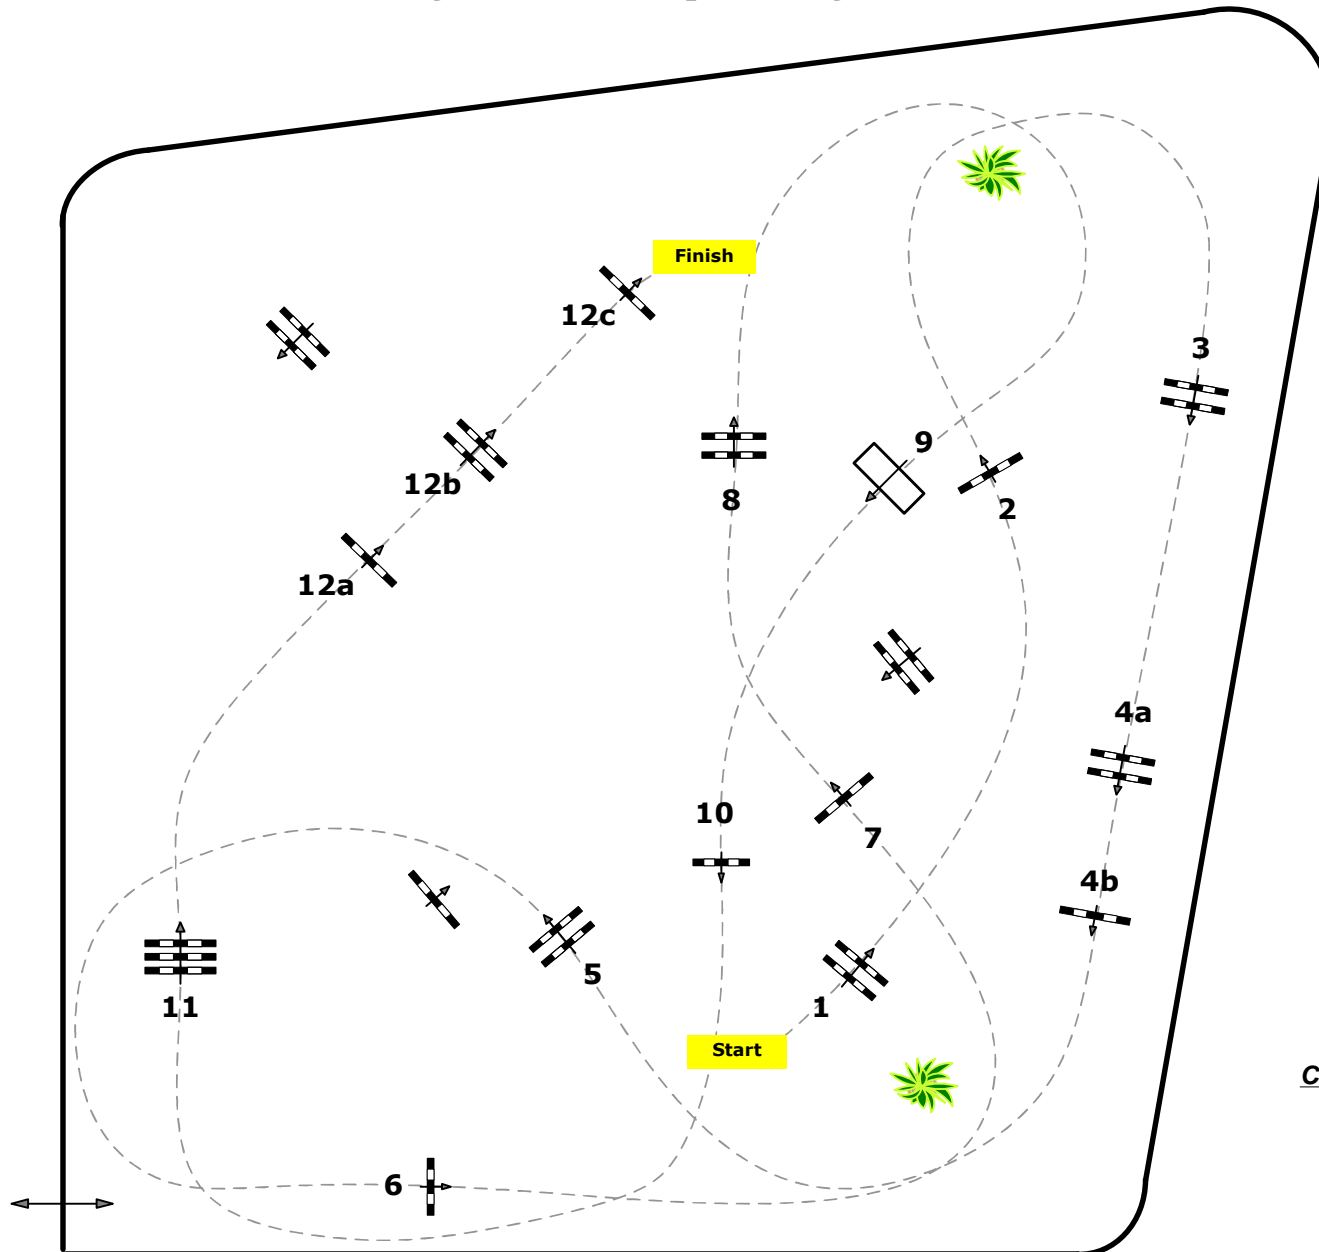

**Madl**

# CSIO P/CH/J/YR Lamprechtshausen,AUT

**12**

Individual Riders Young Rider Competition against the clock

Table: A

FEI RG / Art. 238.2.1

Height: 1,45 mtr.

Speed: 375 m/Min.

Length: 500 mtr.

Time allowed 80 sec.

Time limit 160 sec.

Obstacles : 12

Efforts: 15

Jump Off :

Course Design:

**Madl Franz (AUT)**

**Appel Adi (AUT)**