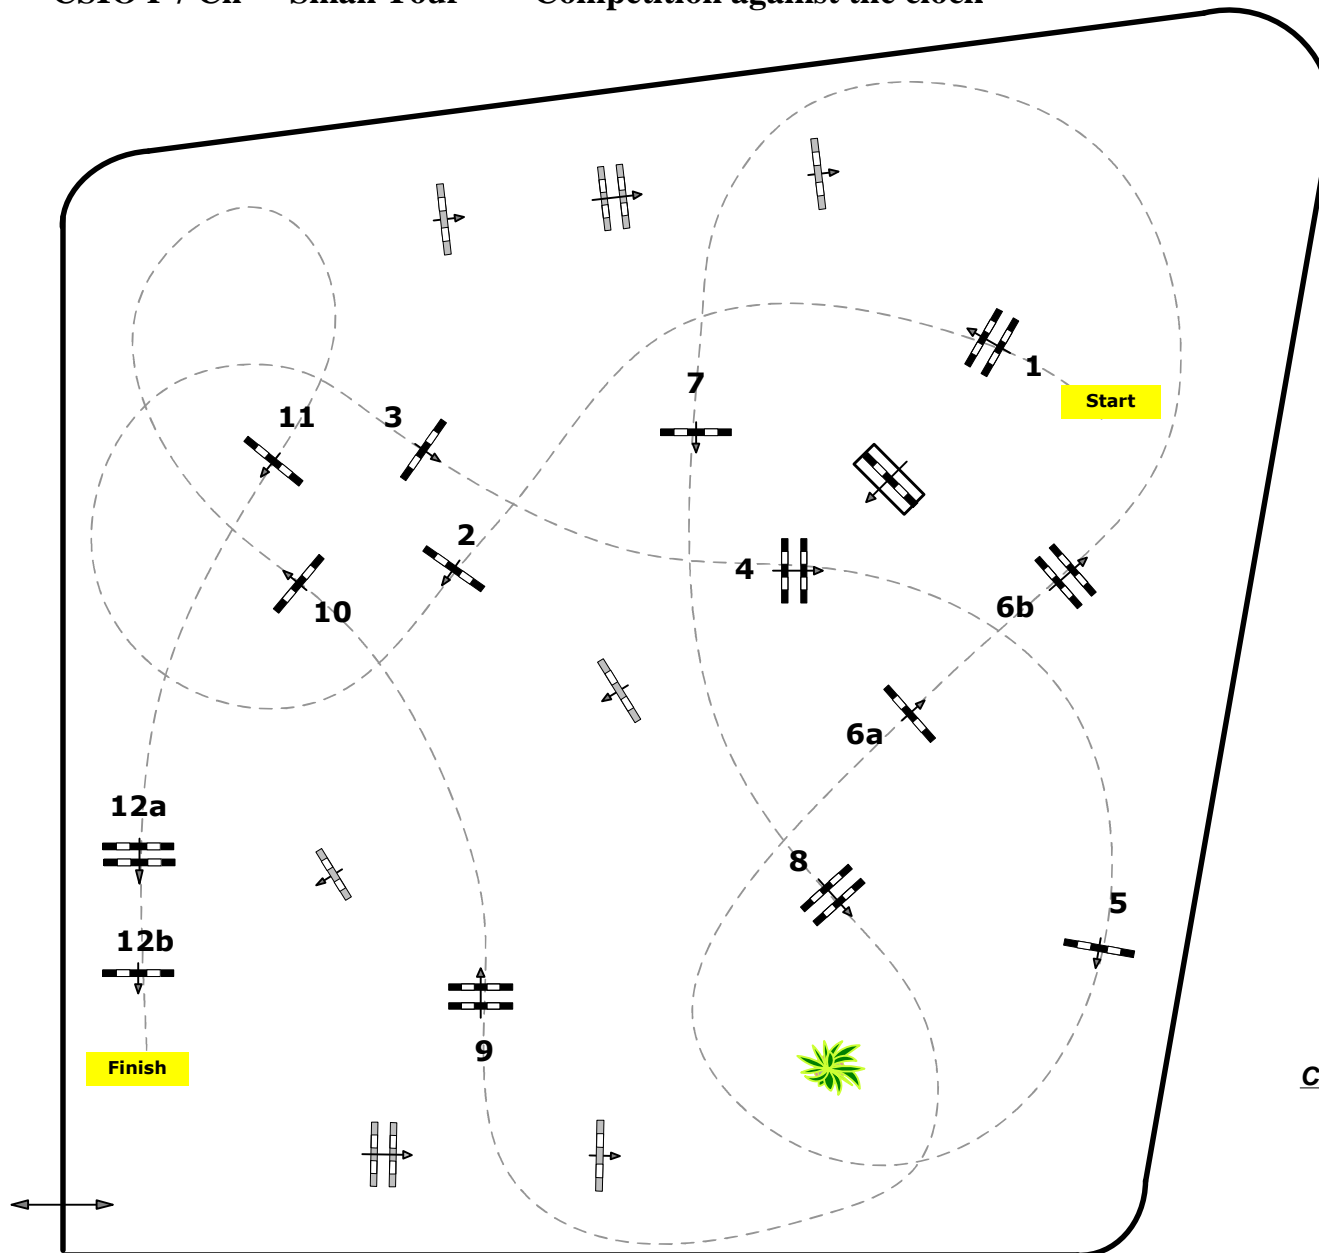

Madl

CSIO P/CH/J/YR Lamprechtshausen,AUT

17.18

CSIO P / Ch Small Tour Competition against the clock

Table: A

FEI RG / Art. 238 / 2.1

Height: 1,15 mtr.

Speed: 350 m/Min.

Length: 470 mtr.

Time allowed 81 sec.

Time limit 162 sec.

Obstacles : 12

Efforts: 14

Course Design:

Madl Franz (AUT)

Appel Adi (AUT)