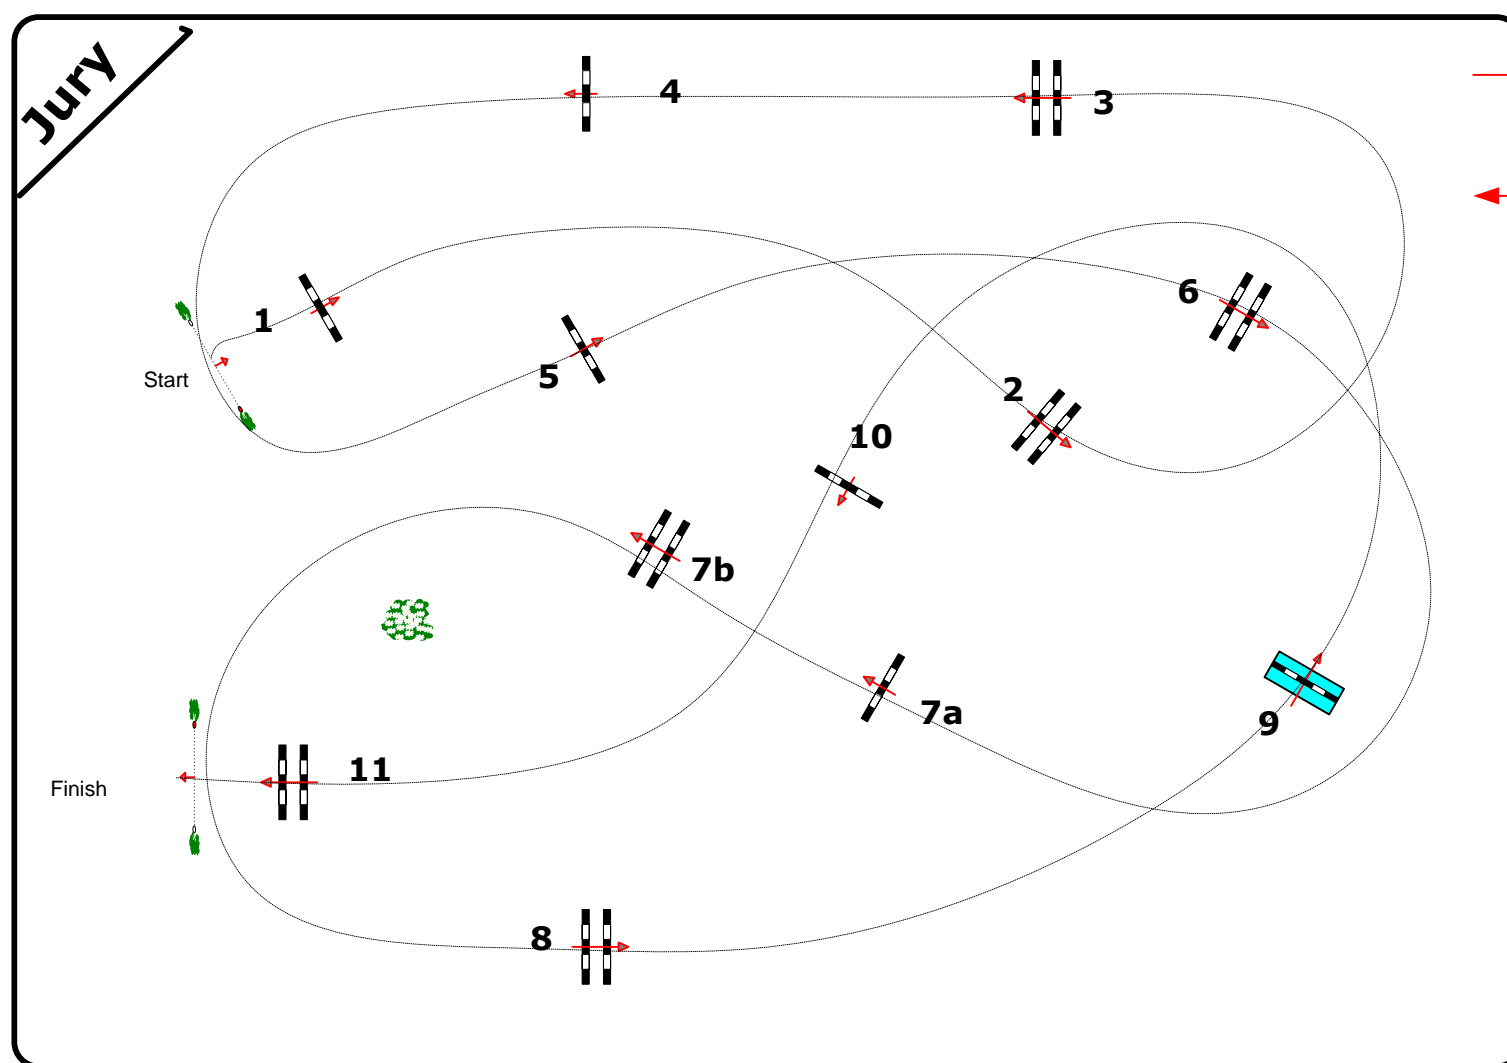

Table: A  
National RG:  
FEI RG / Art. 238.2.1  
Height: 1,15 / 1,25 m

Speed: 350 m/min

Length: 460 m  
Time allowed: 79 sec  
Time limit: 158 sec

Obstacles: 11  
Efforts: 12  
Penalty sec  
Closed combination:

1st Jump off

Length: 0 m  
Time allowed: 0 sec  
Time limit: 0 sec

Course Designer

Johann Sailer GER  
Josef Beilmaier GER  
Hans Dussler GER  
Steffen Bühling GER