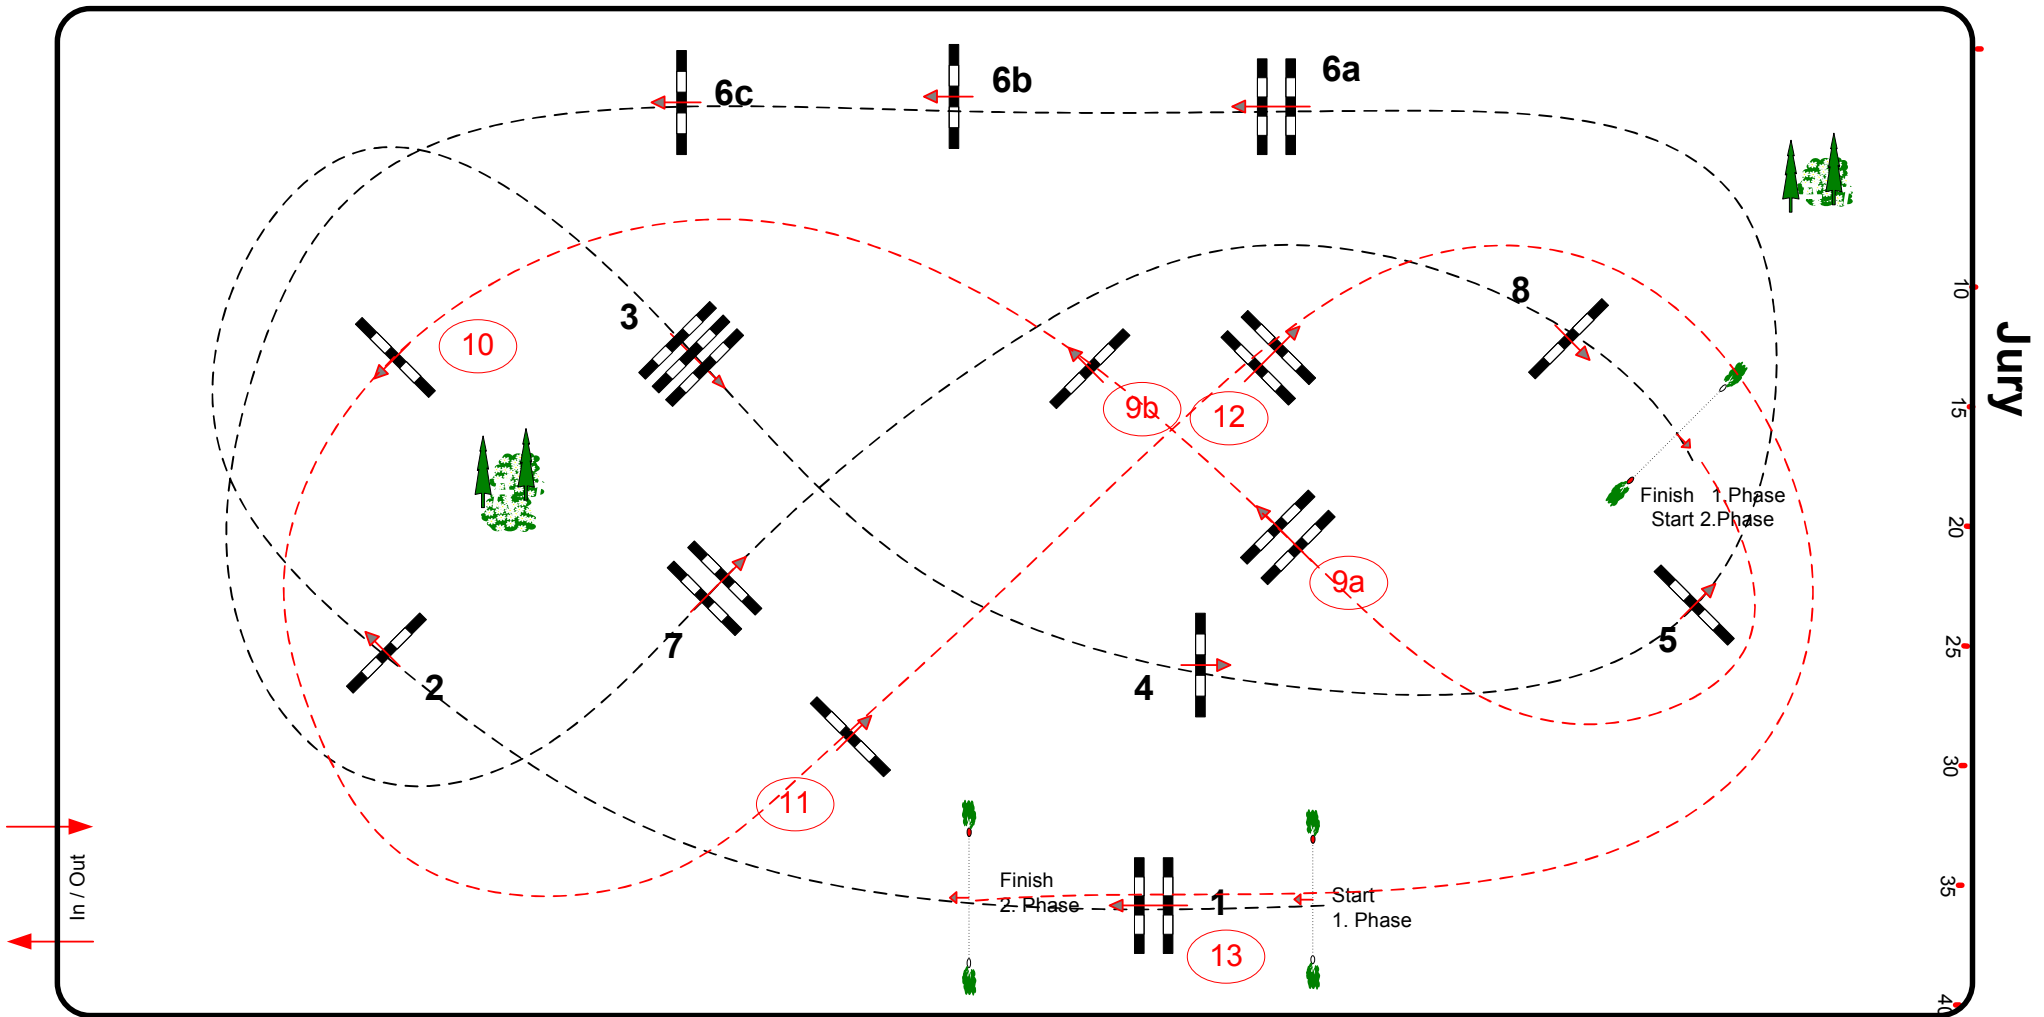

20

CSI 2*/1*/YH/Am Kreuth 29.11. - 02.12.2018

Class No.: 20

CSI Am. Kleine Freunde

Competition in two Phases

Samstag, 1. Dezember 2018

Start: 13:00

Table: A
National RG:
FEI RG / Art. 274.5.3
Height: 1,15 m

Speed: 350 m/min
Length: 320 m
Time allowed: 55 sec
Time limit: 110 sec

Obstacles: 8
Efforts: 10
Penalty sec:
Closed combination:

2. Phase 9 - 13
Length: 220 m
Time allowed: 38 sec
Time limit: 76 sec

10 15 20 25 30 35 40 45 50 55 60 65 70 75 80