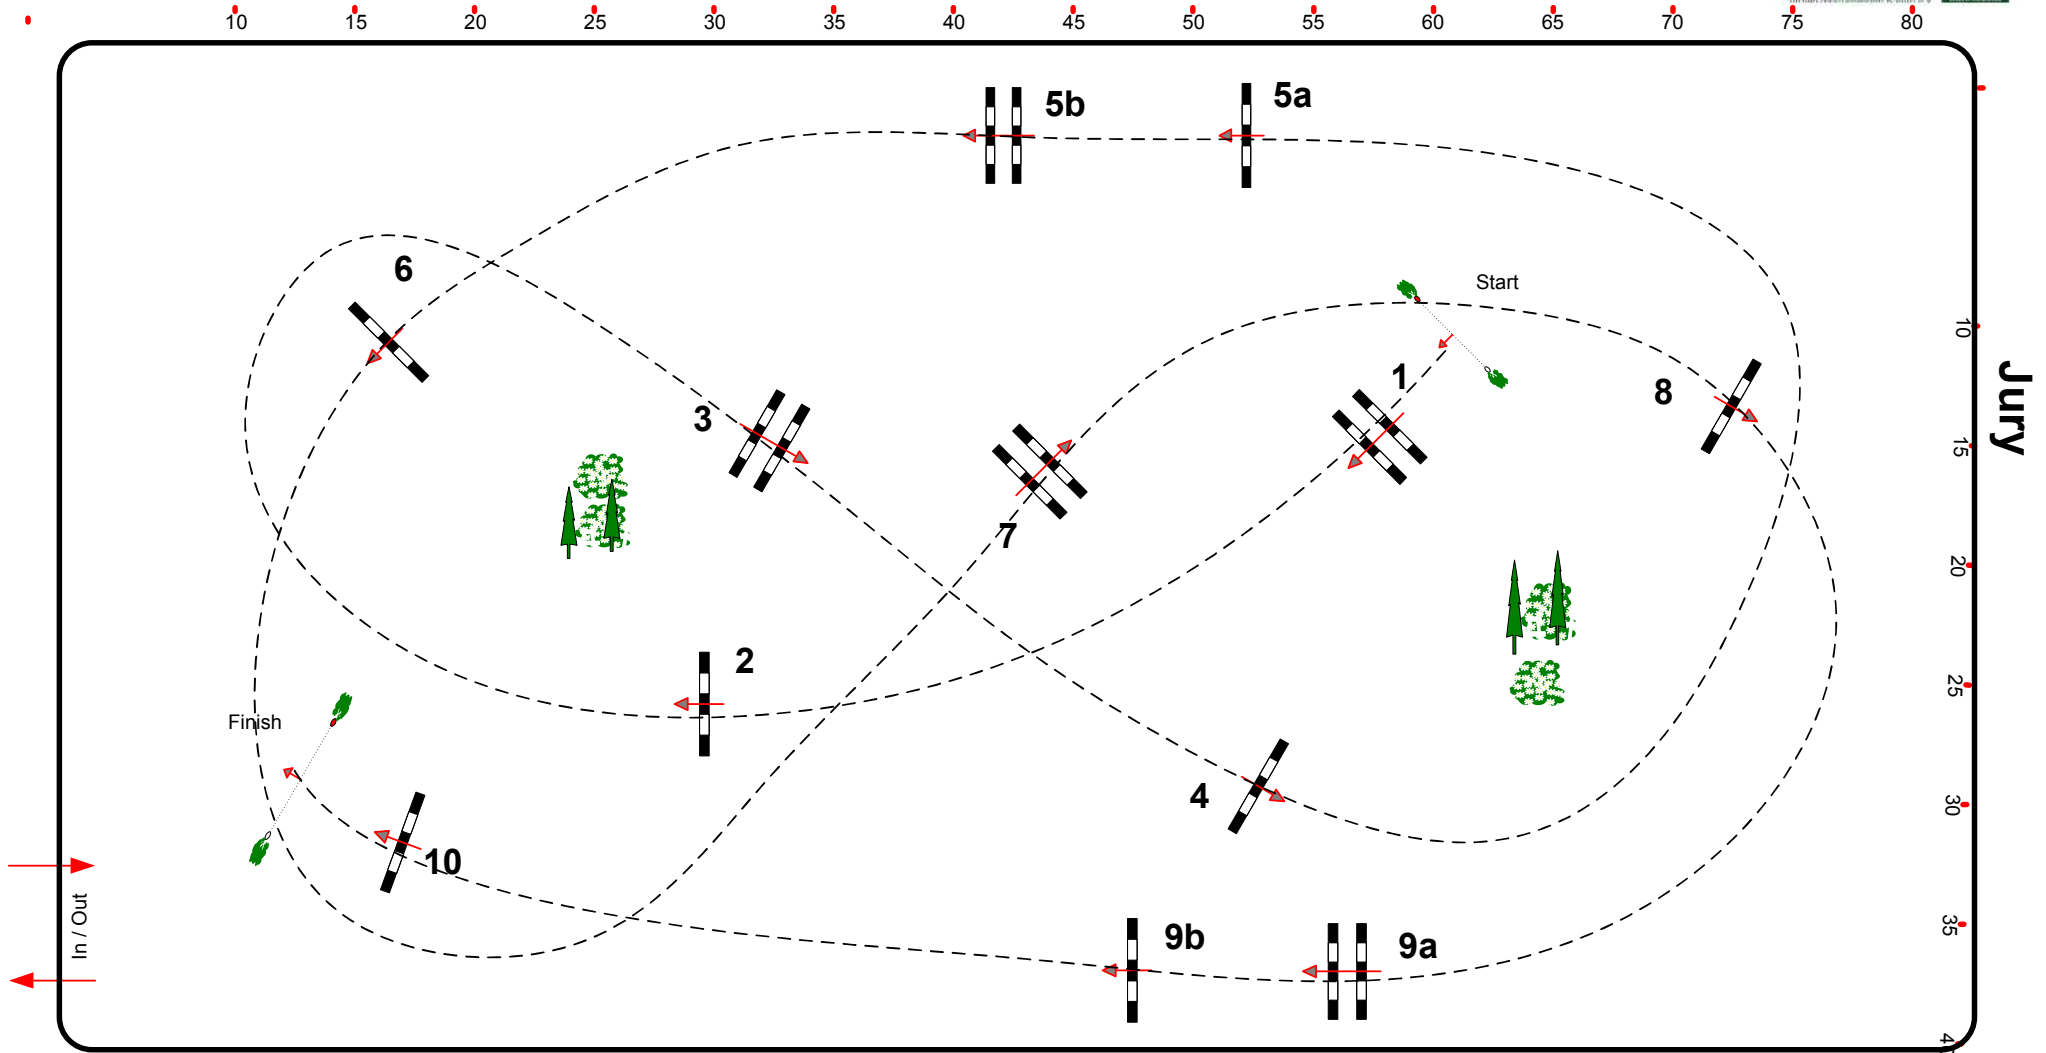

CSI 2*/1*/YH/Am Kreuth 29.11. - 02.12.2018

Class No.: 22

CSI Große Freunde

Competition against the clock

Donnerstag, 29. November 2018

Start: 18:00

Table: A
National RG:
FEI RG / Art. 238.2.1
Height: 1,15 m

Speed: 350 m/min
Length: 400 m
Time allowed: 69 sec
Time limit: 138 sec

Obstacles: 10
Efforts: 12
Penalty sec:
Closed combination:

Length: 0 m
Time allowed: 0 sec
Time limit: 0 sec

Course Designer
Johann Sailer
Steffen Bühling