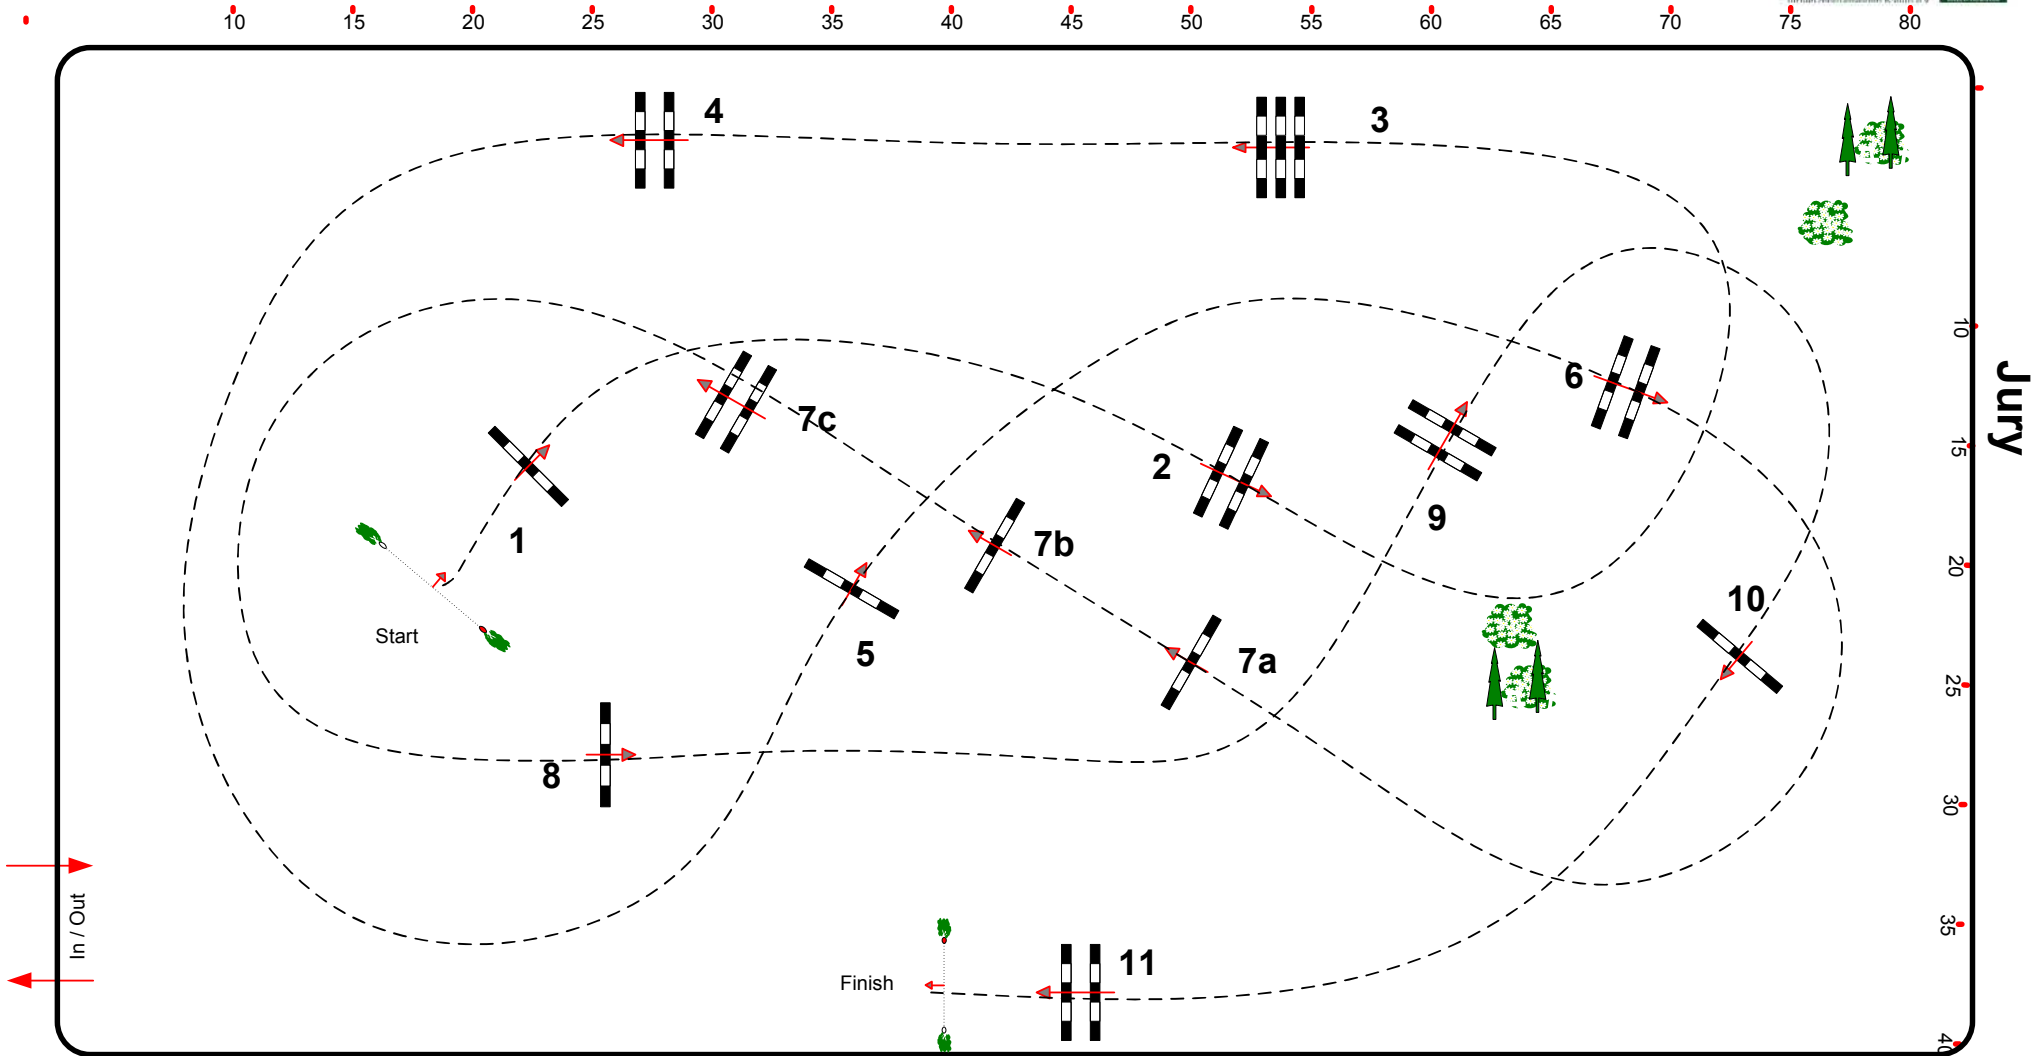

CSI 2*/1*/YH/Am Kreuth 29.11. - 02.12.2018

Class No.: 25

CSI Große Freunde

Competition against the clock

Sonntag, 2. Dezember 2018

Start: 17:00

Table: A
National RG:
FEI RG / Art. 238.2.1
Height: 1,25 m

Speed: 350 m/min
Length: 460 m
Time allowed: 79 sec
Time limit: 158 sec

Obstacles: 11
Efforts: 13
Penalty sec:
Closed combination:

Length: 0 m
Time allowed: 0 sec
Time limit: 0 sec

Course Designer
Johann Sailer
Steffen Bühling