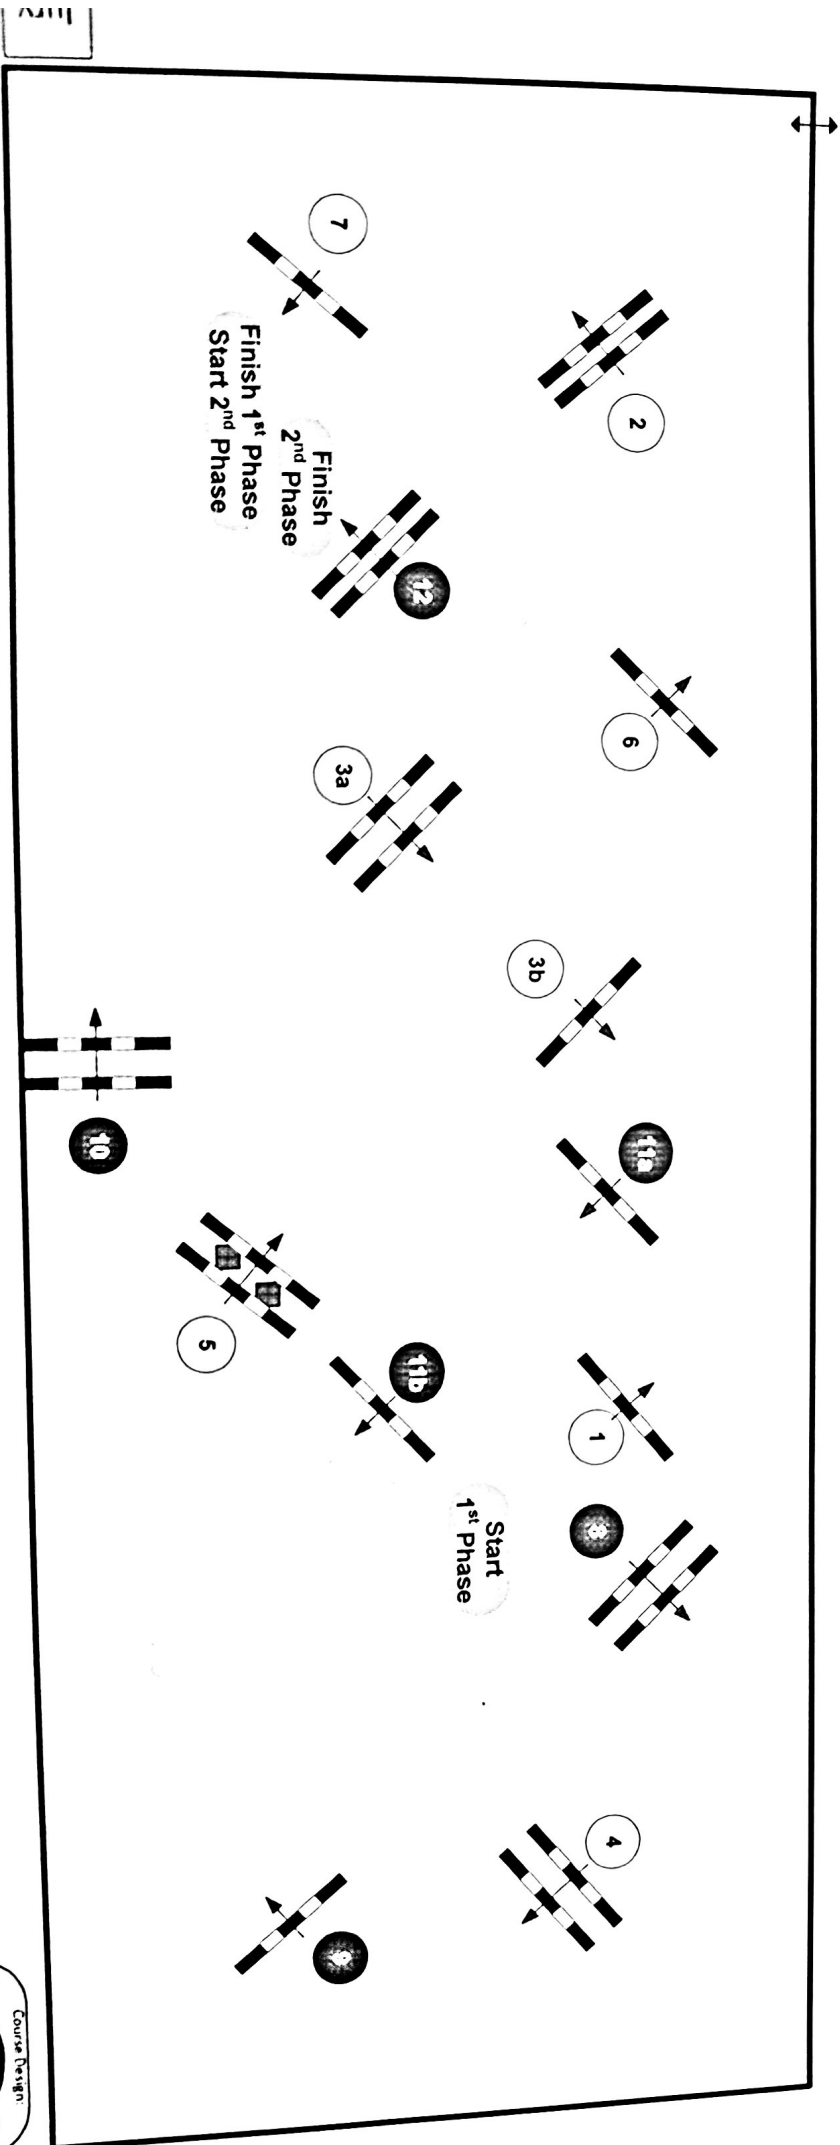

# Winterjumping Zoutleuw 2018

Class No.: 06

Medium Tour

Competition in two Phases special Friday, 21<sup>th</sup> of December 2018

Table: A  
National RG:  
FEI RG / Art: 274.5.6  
Height: 1,20 m

Speed: 350 m/min  
Length: 250 m  
Time allowed: 43 sec  
Time limit: 86 sec

Obstacles: 7  
Efforts: 8  
Penalty sec: :

2nd Phase: 8-12  
Length: 270 m  
Time allowed: 47 sec  
Time limit: 94 sec

113