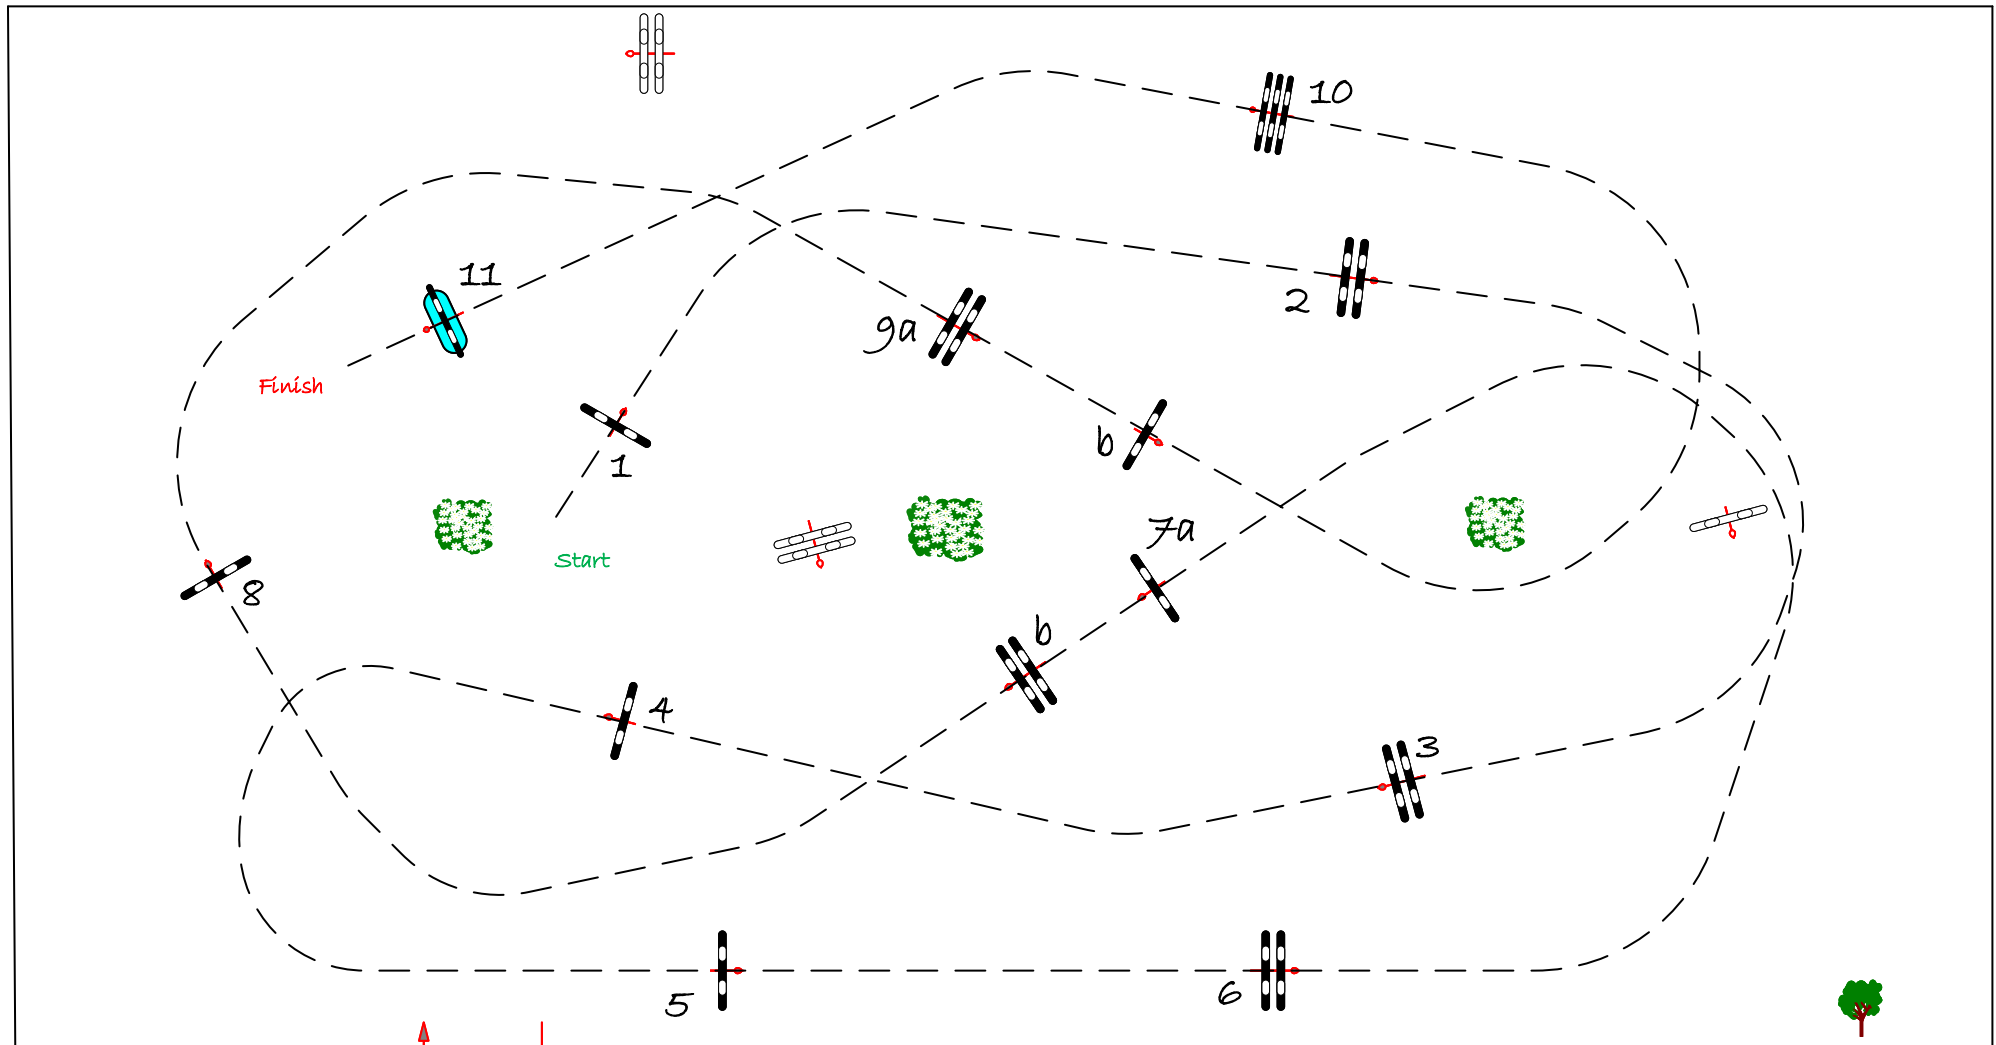

Class No.: 1

YOUNG HORSES 4 YEAR

Barema A niet op tijd

donderdag 4 juli 2019

Table: A

National RG:

FEI RG / Art. 238.1.1

Height: 1.05 m

Speed: 350 m/min

Length: 520 m

Time allowed: 90 sec

Time limit: 180 sec

Obstacles: 11

Efforts: 13

Penalty sec:

Closed combination:

DE KRAAL

1° Manche vierjarige

COURSE DESIGNER
VERBOVEN LUC

0476.46.40.70

In / Out

JURY