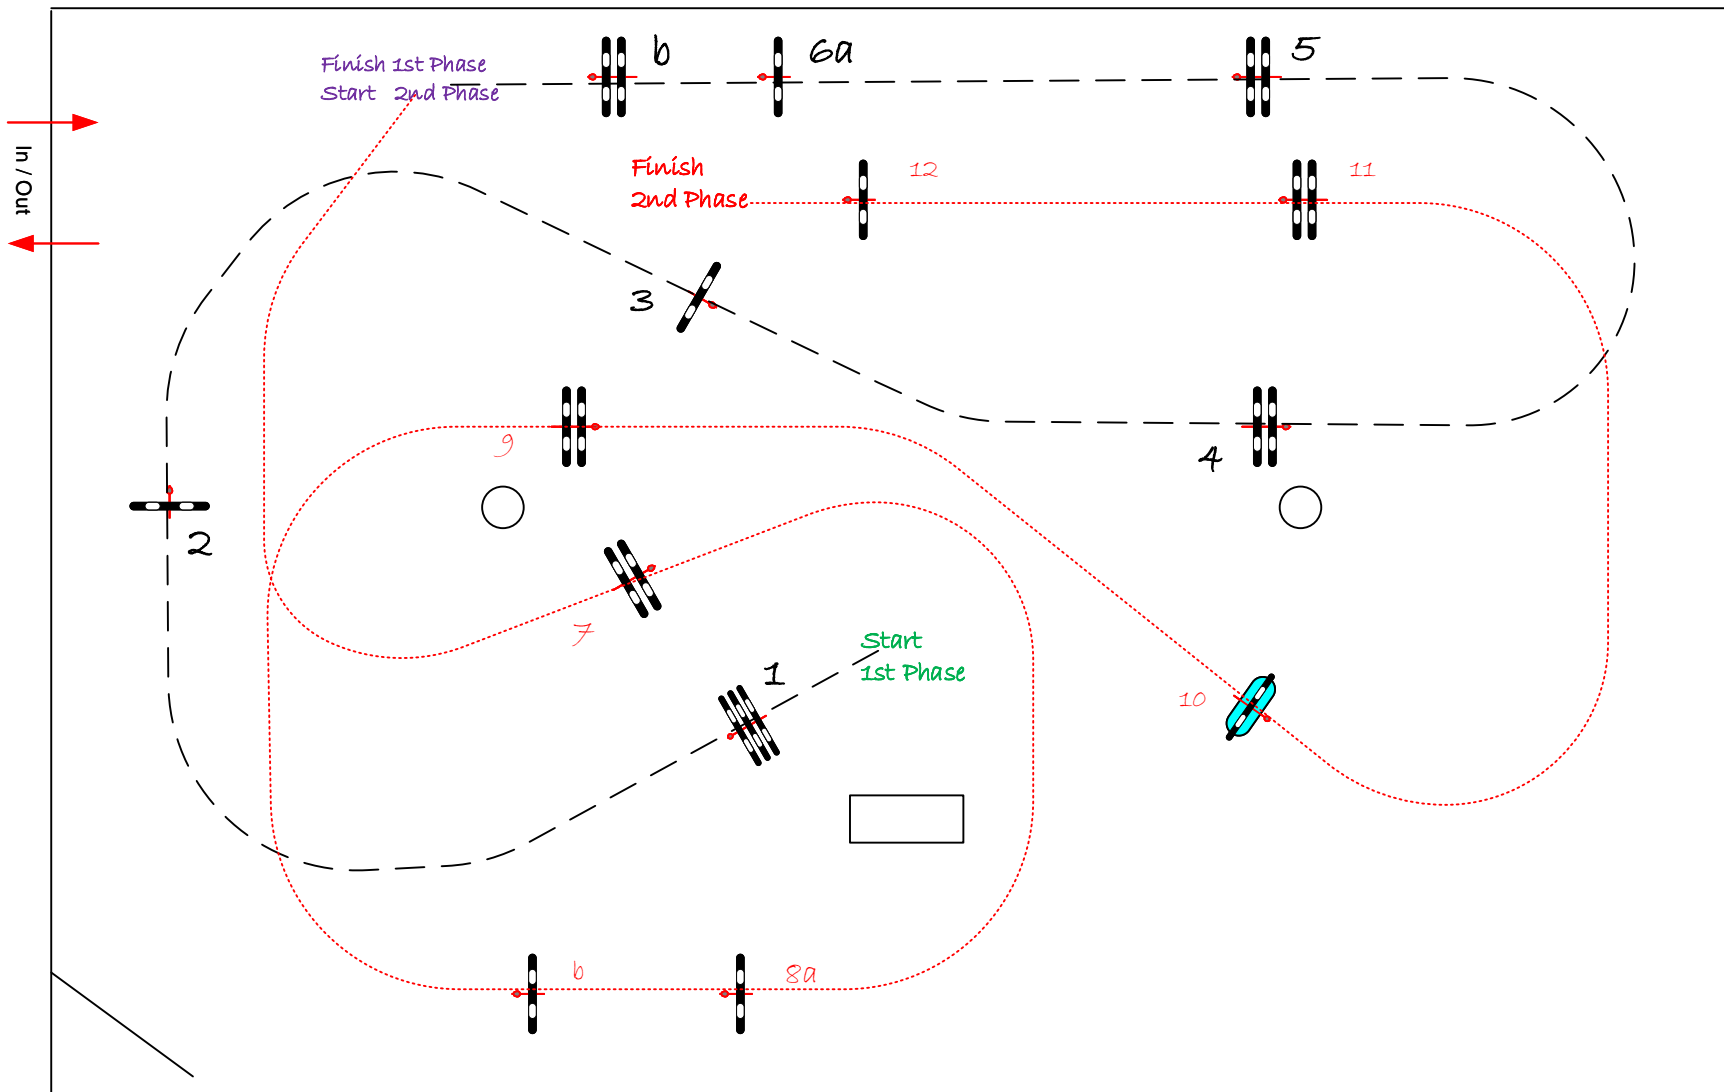

Class No.: 5

Nationaal 1.30

Competition in two Phases
Special

Zaterdag 10 augustus 2019

Table: A

National RG:

FEI RG / Art. 274.2.5

Height: 1,30 m

Speed: 350 m/min

Length: 250 m

Time allowed: 43 sec

Time limit: 86 sec

1st Phase: 1 --- 6

Efforts: 7

Penalty sec

Closed combination:

2nd Phase:

~~7~~ --- 12

Length: 300 m

Time allowed: 52 sec

Time limit: 104 sec

Course Designer
L. VERBOVEN BEL
0476.46.40.70