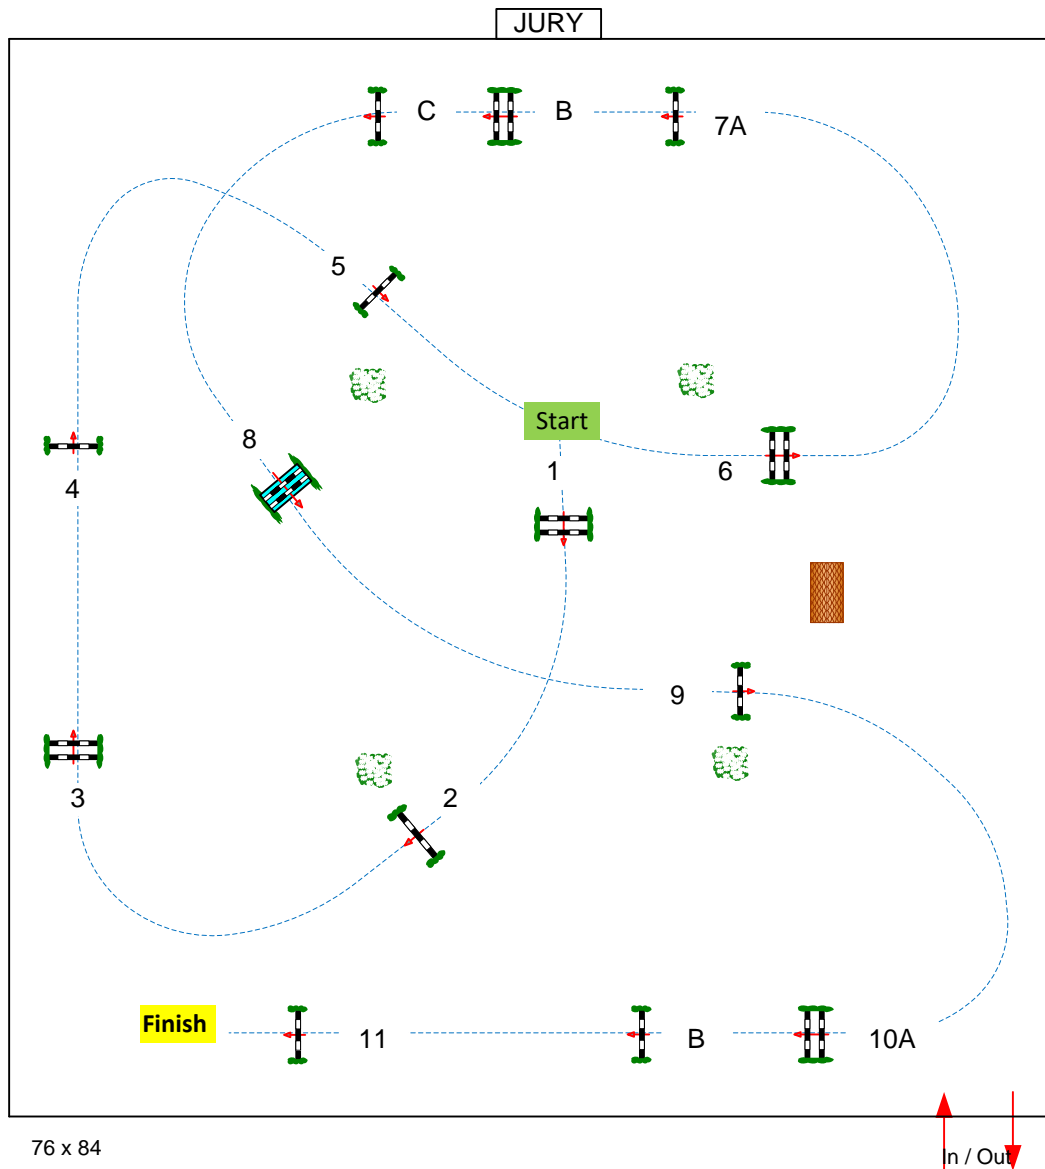

Efforts: 14

Penalty sec

Closed combination:

1st Jump-off:

**1 - 4 - 5 - 7BC - 8 - 9**

Length: 270 m

Time allowed: 47 sec

Time limit: 94 sec