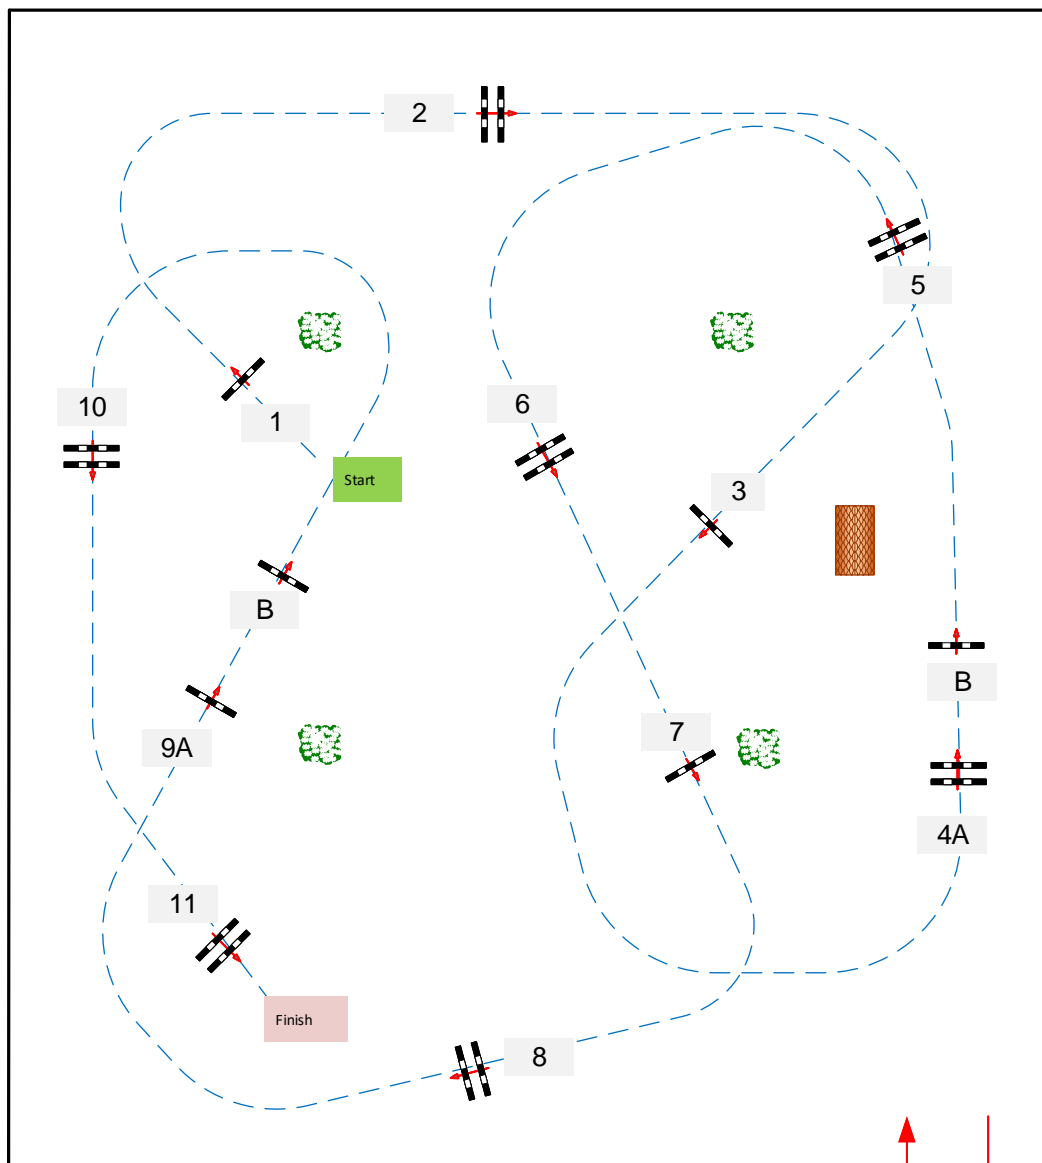

FLANDRIA ARENA

JURY

76x84

Class No.:

F

CSI YH 6 yrs old

Competition against the clock

vrijdag 6 september 2019

Table: A

National RG:

FEI RG / Art. 238.2.1

Height: 1.25 m

Speed: 350 m/min

Length: 460 m

Time allowed: 79 sec

Time limit: 158 sec