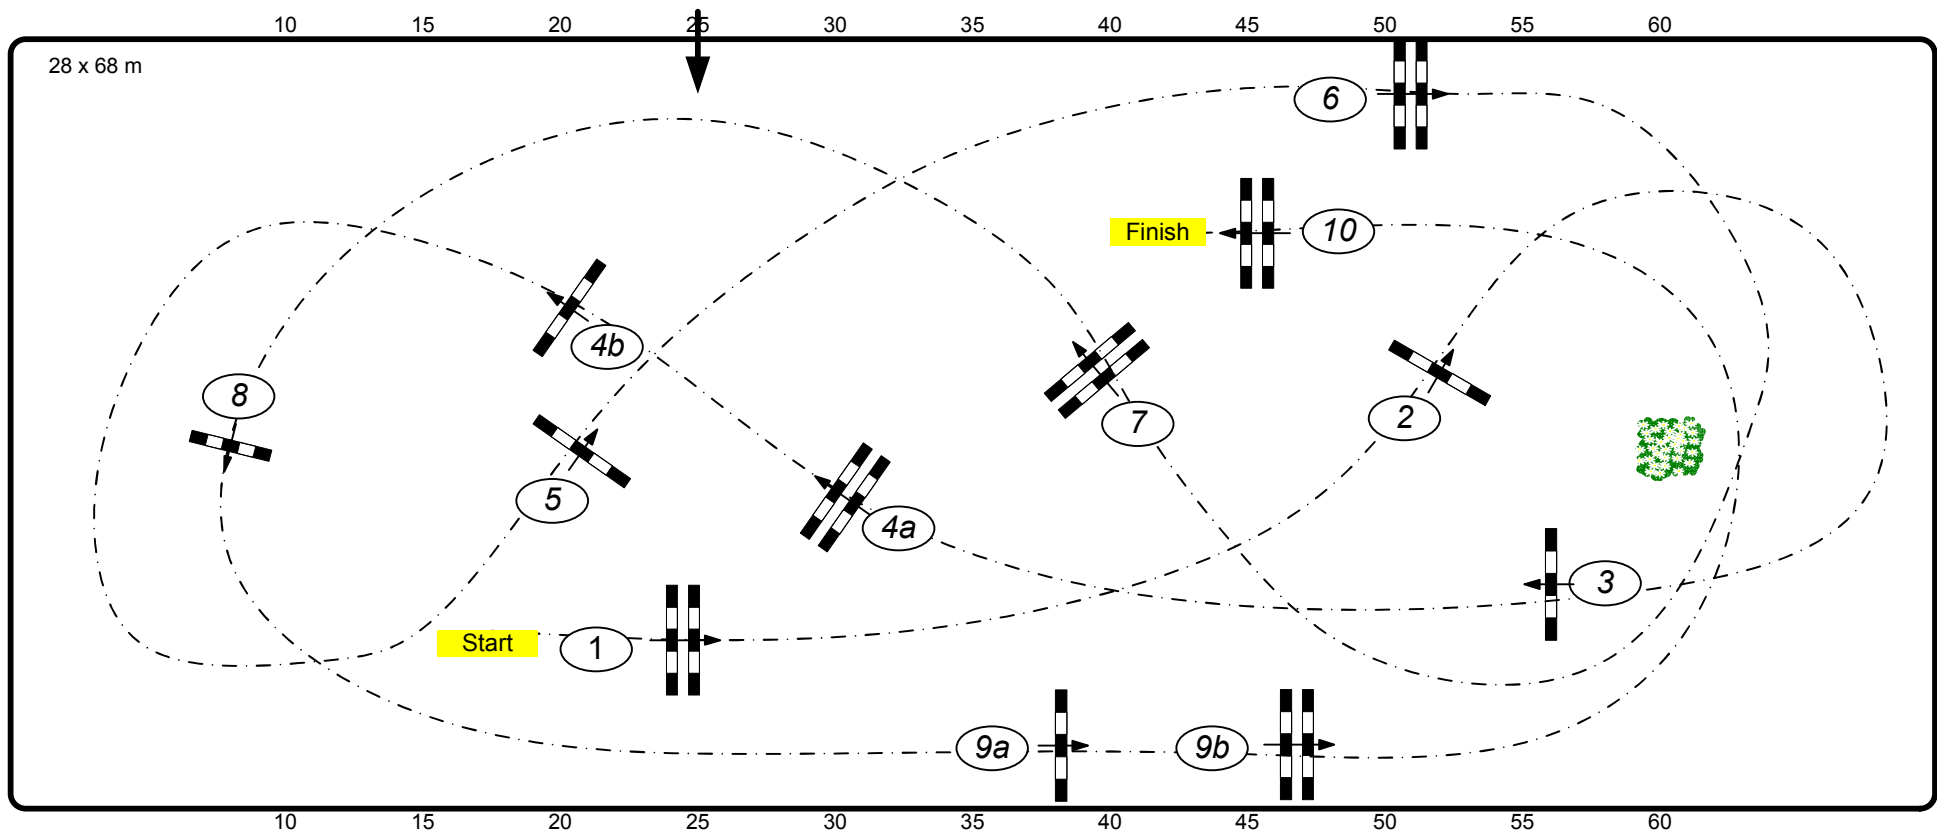

Internationales CSI** Neustadt Dosse 2019

Class No.: 01 **Opening Competition** **Competition against the clock**

Table: A	Speed: 350 m/min	Obstacles: 10	Jump-Off: 0
National RG:	Length: 375 m	Efforts: 12	Length: 0 m
FEI RG / Art. 238.2.1	Time allowed: 65 sec	Penalty sec:	Time allowed: 0 sec
Height: 1,40 m	Time limit: 130 sec	Closed combination:	Time limit: 0 sec