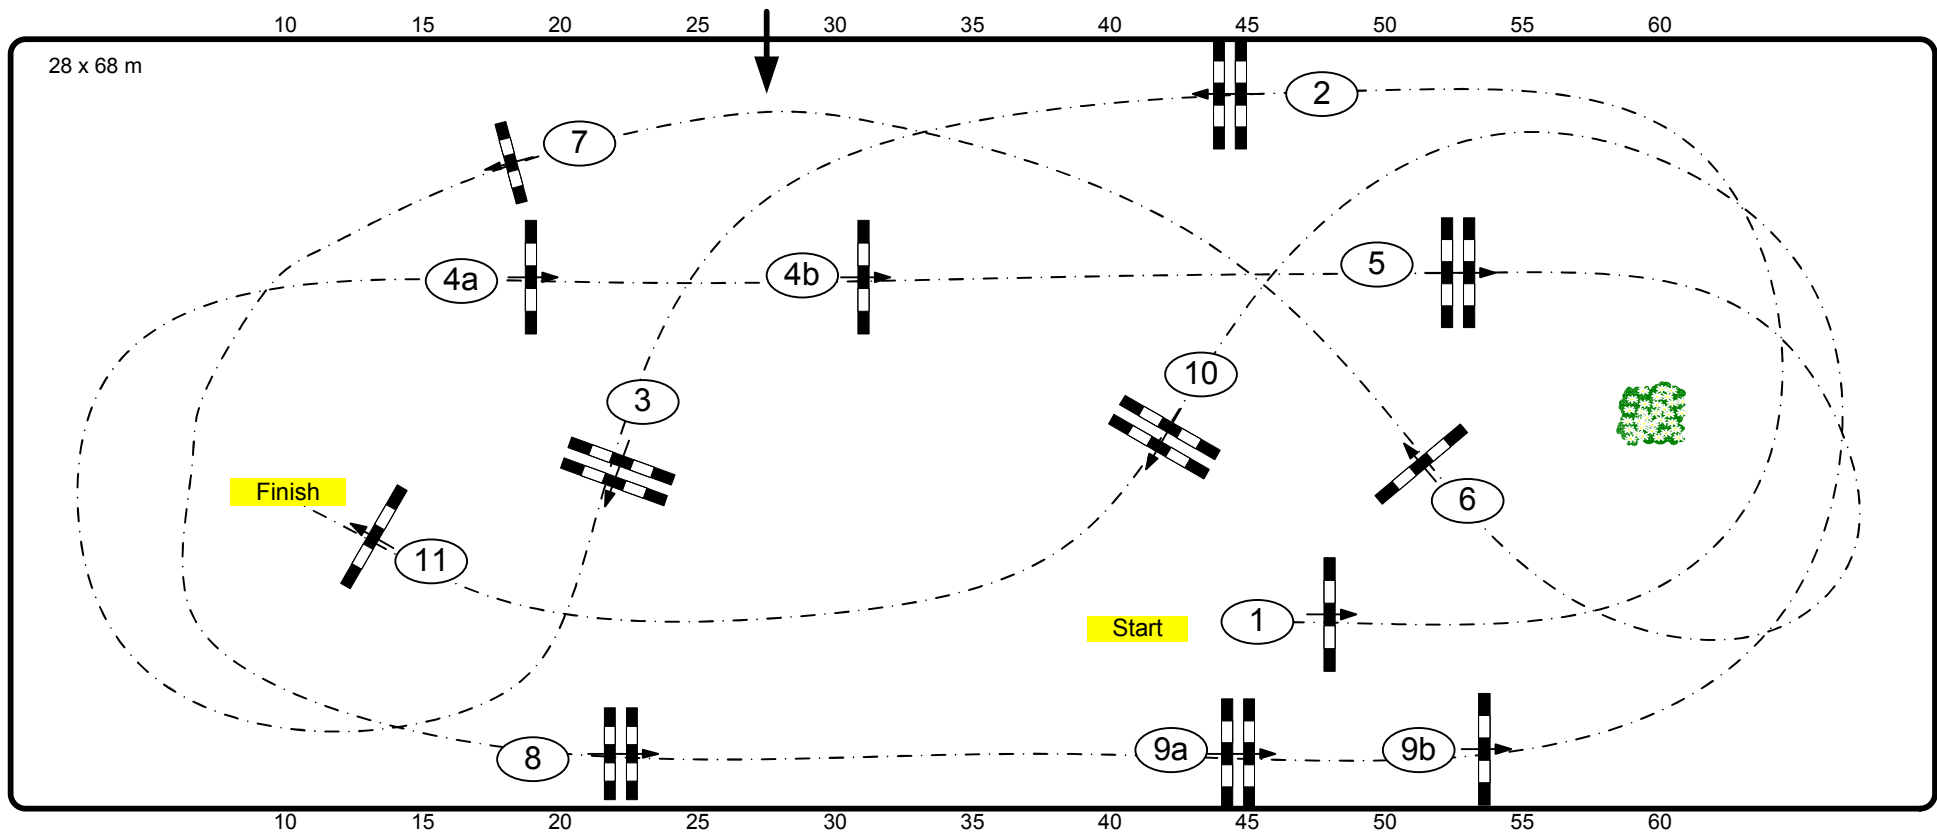

# Internationales CSI\*\* Neustadt Dosse 2019

**Class No.: 02 Medium Tour Competition against the clock**

Table: A	Speed: 350 m/min	Obstacles: 11	Jump-Off: 0
National RG:	Length: 385 m	Efforts: 13	Length: 0 m
FEI RG / Art. 238.2.1	Time allowed: 66 sec	Penalty sec:	Time allowed: 0 sec
Height: 1,45 m	Time limit: 132 sec	Closed combination:	Time limit: 0 sec