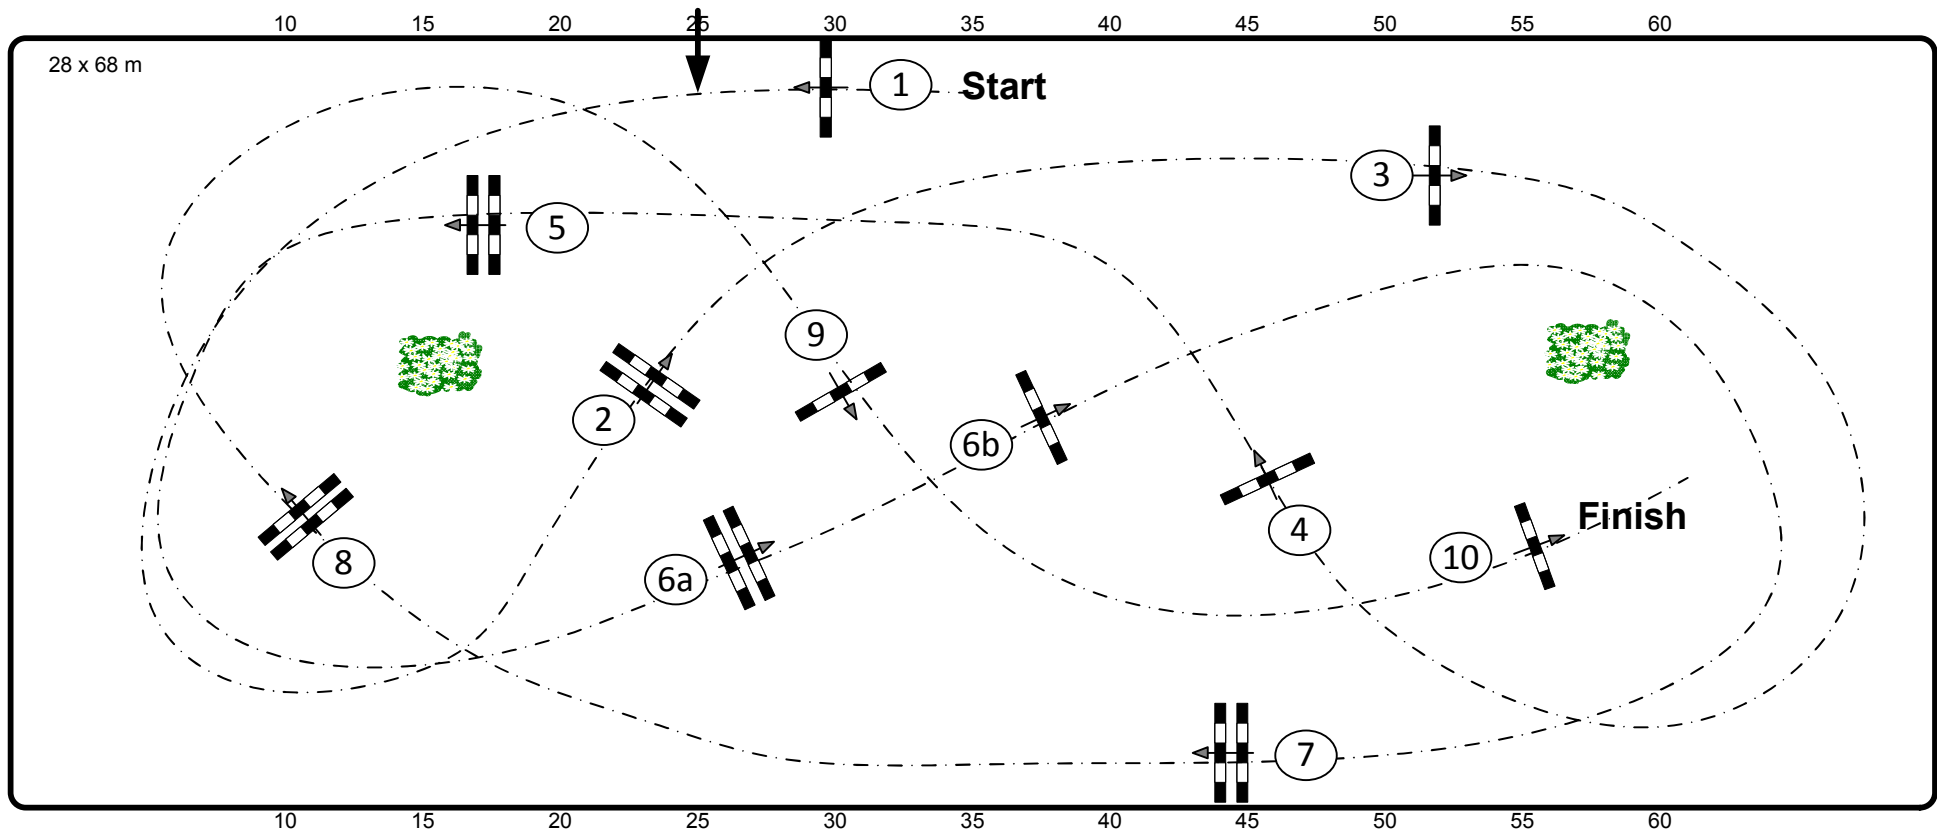

Internationales CSI** Neustadt Dosse 2018

Class No.: 11/12/13

Amateurs Tour Competition against the clock

Table: A
 National RG:
 FEI RG / Art. 238.1.1
 Height: 1,15/1,25/1,40 m

Speed: 350 m/min
 Length: 440 m
 Time allowed: 76 sec
 Time limit: 152 sec

Obstacles: 10
 Efforts: 11
 Penalty sec:
 Closed combination:

Jump-Off: 0
 Length: 0 m
 Time allowed: 0 sec
 Time limit: 0 sec

Course Designer
 Christian Wiegand (GER)
 and Team