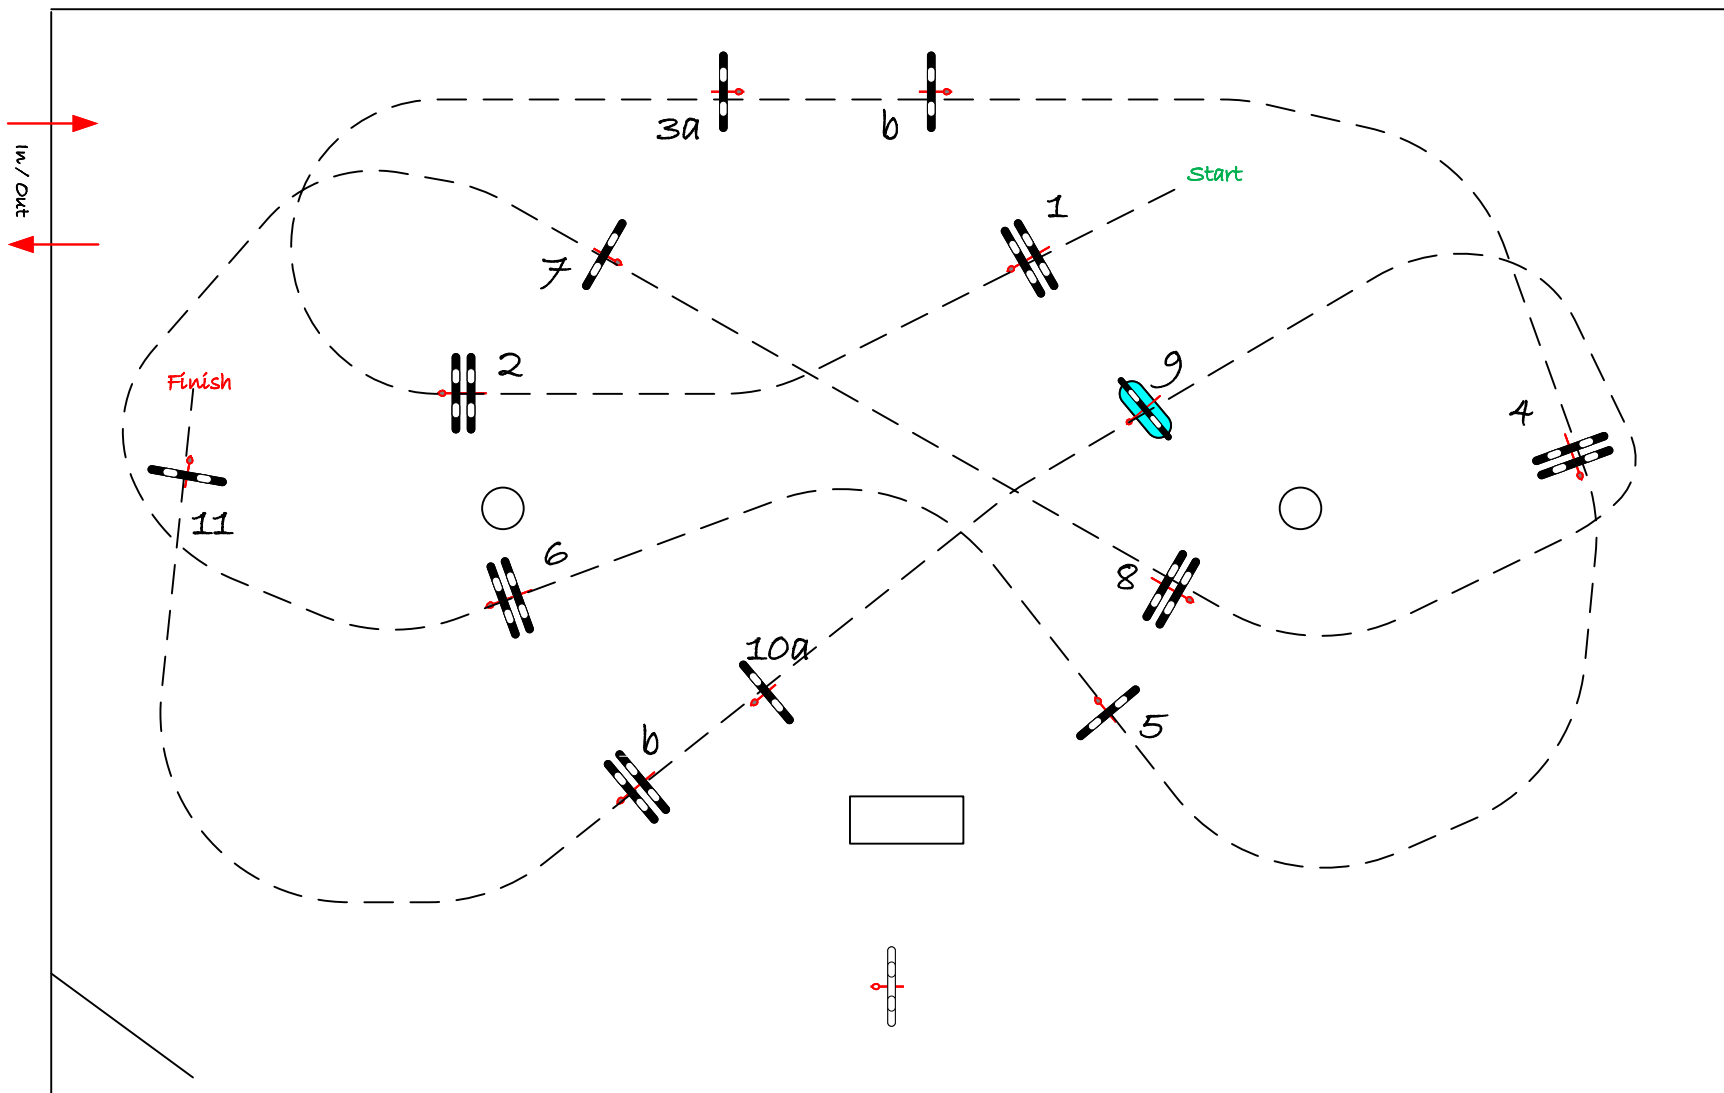

STEPEX ARENA

GOLD

AZELHOF
Horse events

Class No.: 4

Nationaal 1.20

Competition against the clock

zaterdag 11 mei 2019

Table: A

National RG:

FEI RG / Art. 238.2.1

Height: 1,20 m

Speed: 350 m/min

Length: 450 m

Time allowed: 78 sec

Time limit: 156 sec

Obstacles: 11

Efforts: 13

Penalty sec

Closed combination:

Course Designer
L. VERBOVEN BEL
0476.46.40.70

JURY