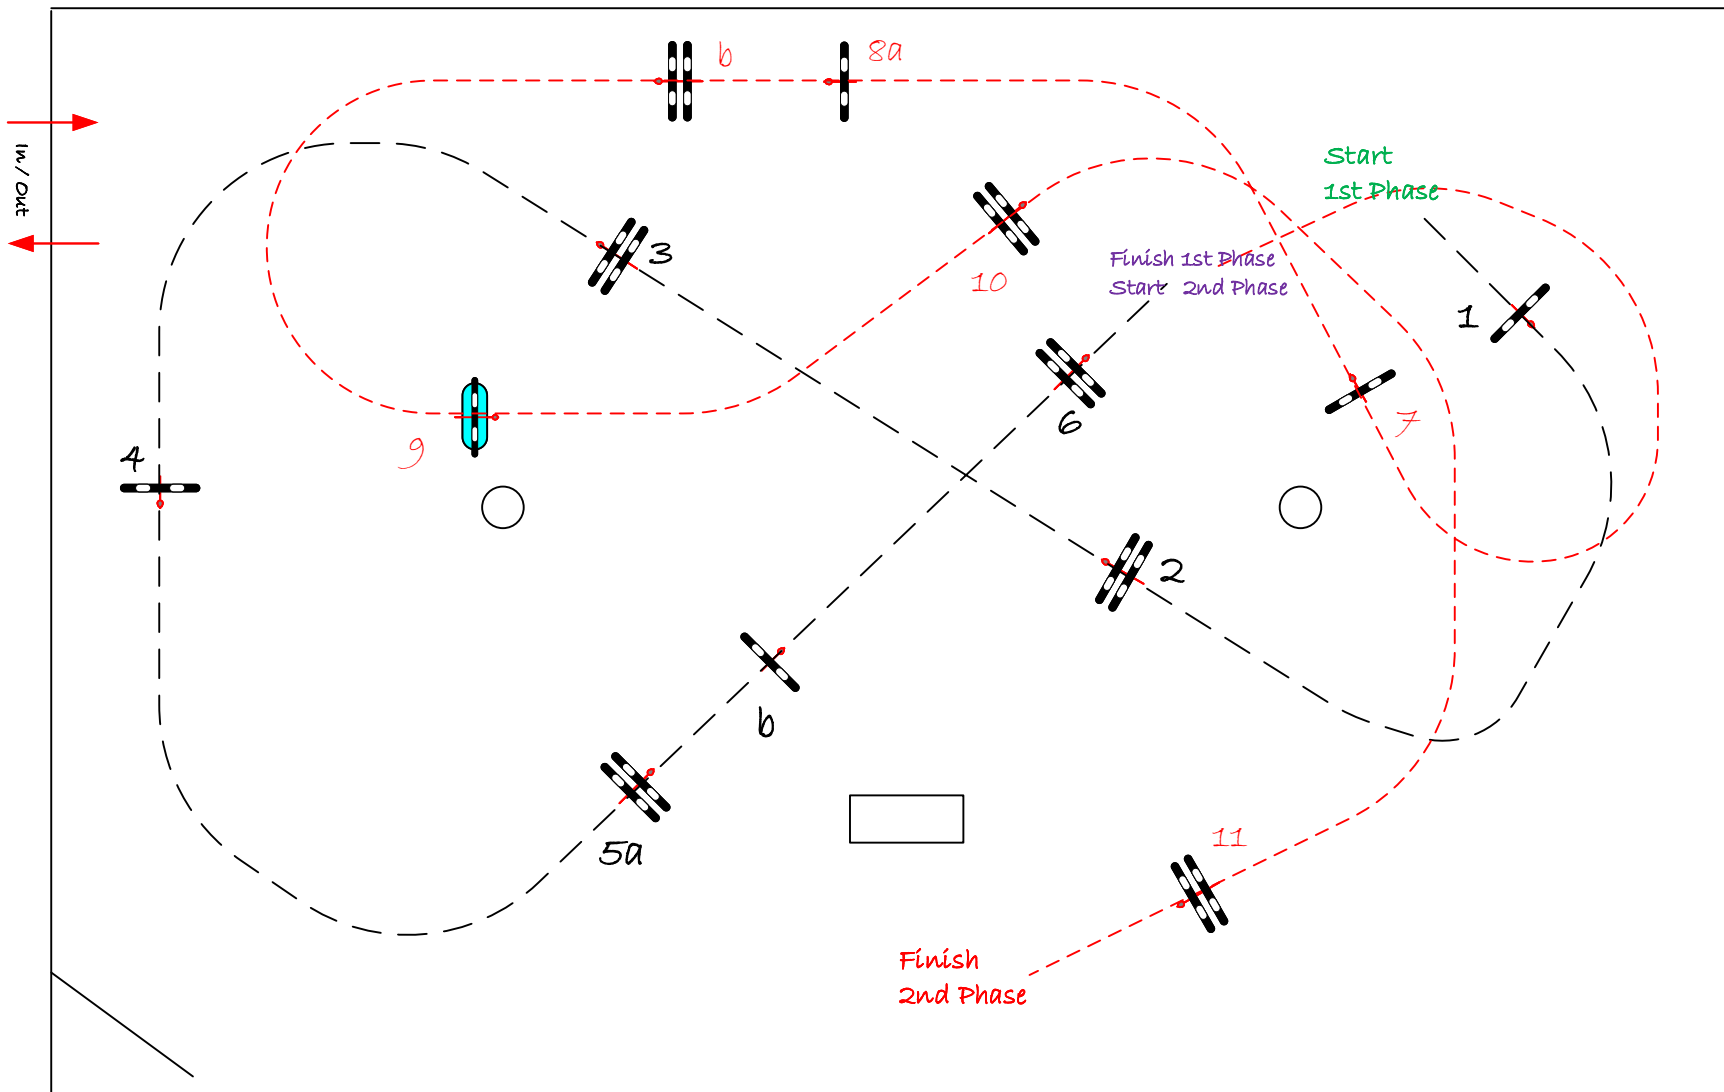

Penalty sec

Closed combination:

2nd Phase:

~~7~~ --- 11

Length: 250 m

Time allowed: 43 sec

Time limit: 86 sec

Course Designer  
L. VERBOVEN BEL  
0476.46.40.70