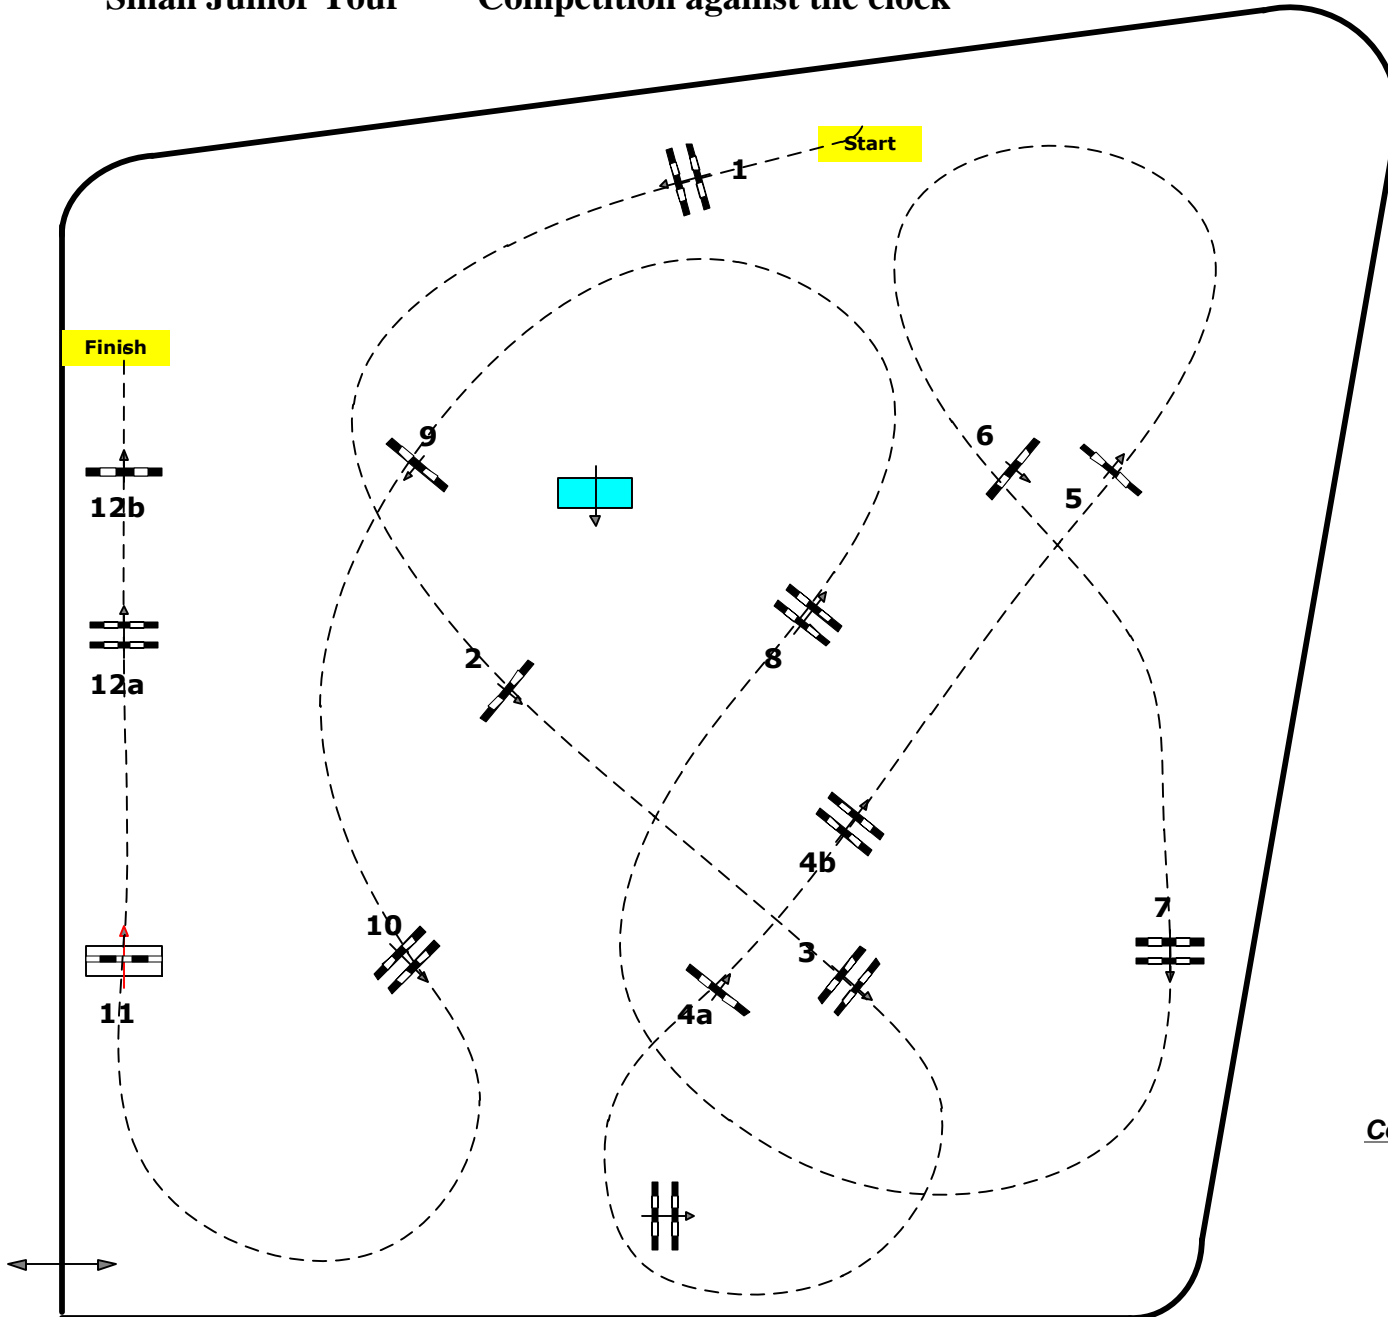

CSIO P/CH/J/YR Lamprechtshausen, AUT

1

Small Junior Tour Competition against the clock

Table: A

FEI RG / Art. 238 / 2.1

Height: 1,20 mtr.

Speed: 350 m/Min.

Length: 450 mtr.

Time allowed 78 sec.

Time limit 156 sec.

Obstacles : 12

Efforts: 14

Jump Off :

Length: 0 mtr.

Time allowed: 0 sec

Time limit: 0 sec.