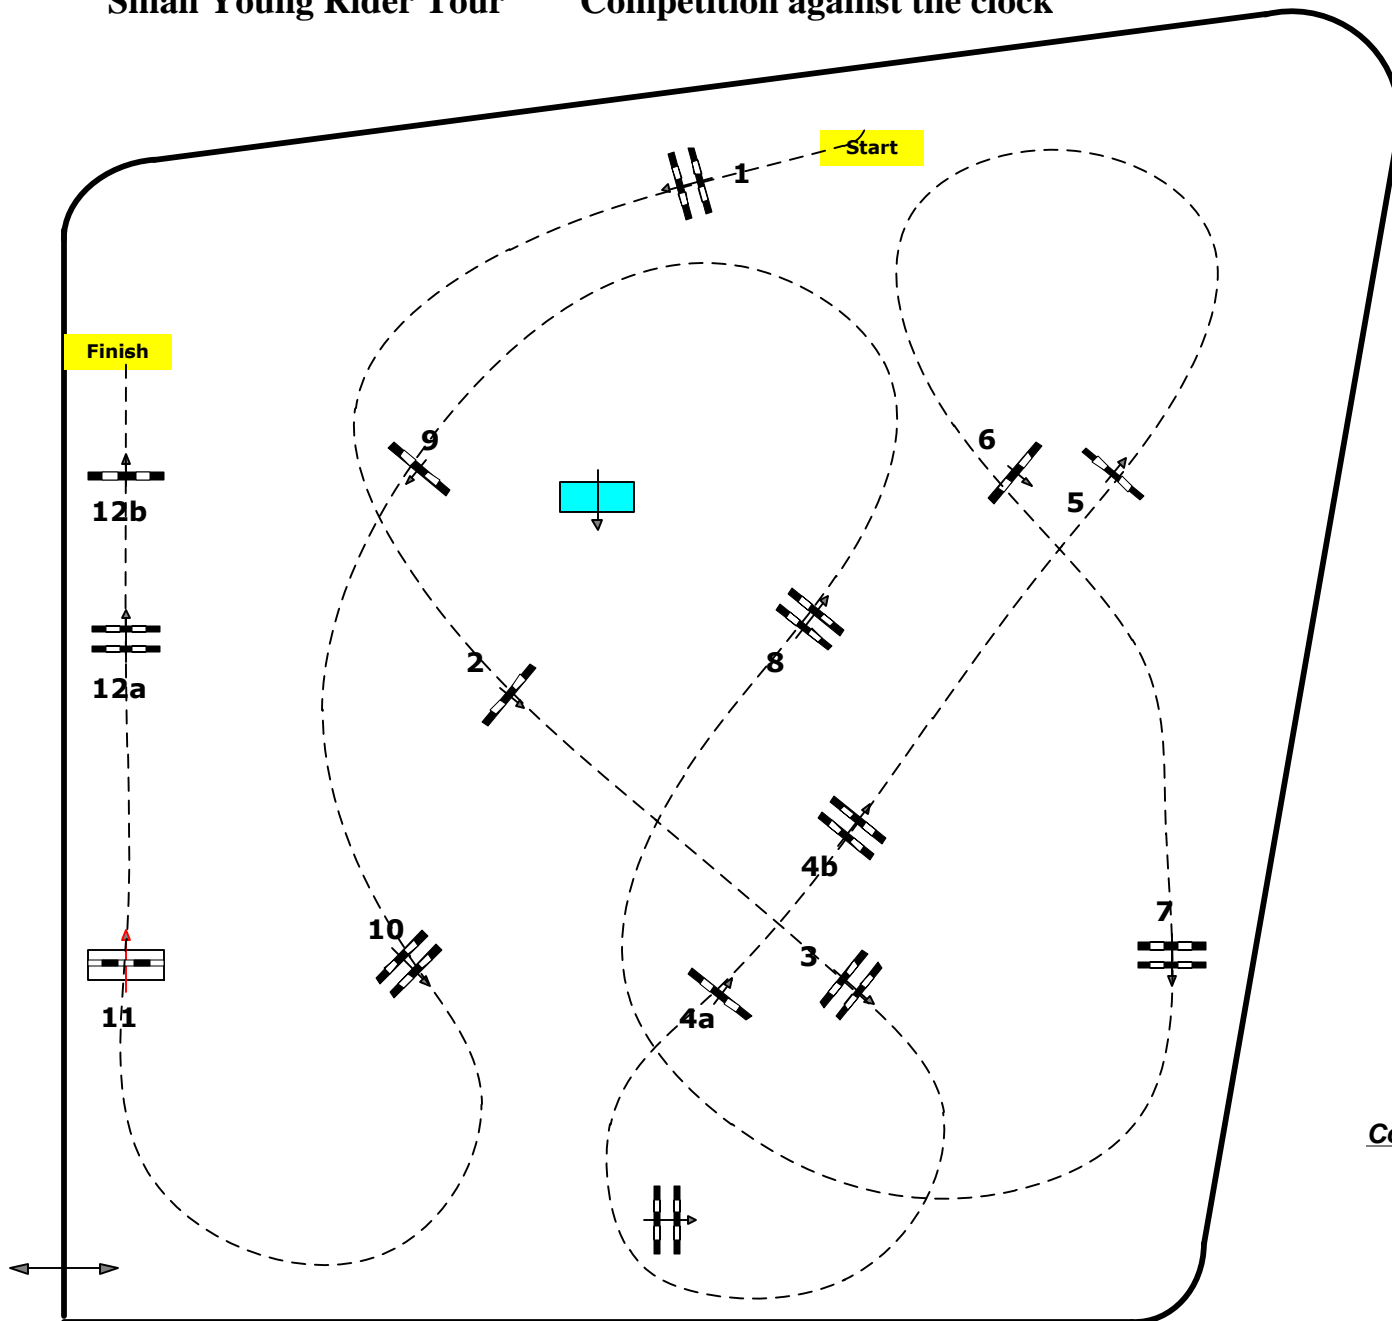

# CSIO P/CH/J/YR Lamprechtshausen, AUT

2

Small Young Rider Tour Competition against the clock

Table: A

FEI RG / Art. 238 / 2.1

Height: 1,25 mtr.

Speed: 350 m/Min.

Length: 450 mtr.

Time allowed 78 sec.

Time limit 156 sec.

Obstacles : 12

Efforts: 14

Jump Off :

Length: 0 mtr.

Time allowed: 0 sec

Time limit: 0 sec.