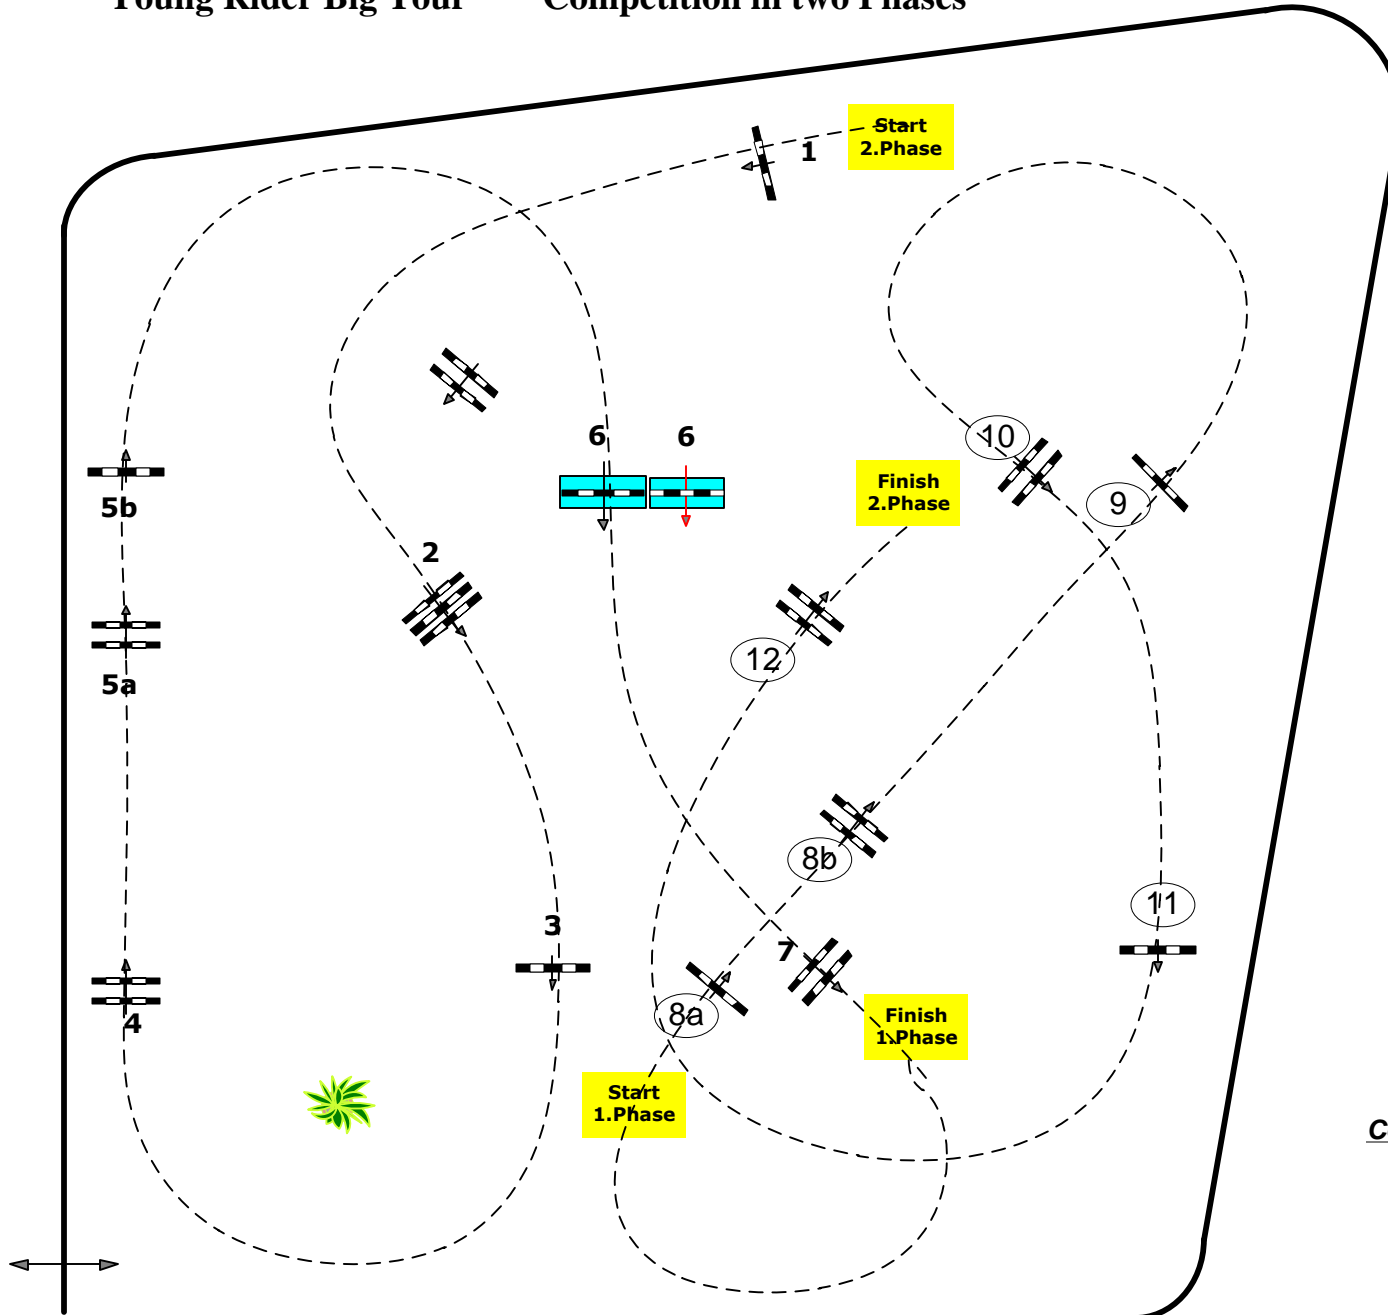

CSIO P/CH/J/YR Lamprechtshausen,AUT

6

Young Rider Big Tour Competition in two Phases

Table: A

FEI RG / Art. 274 / 2.5

Height: 1,40 mtr.

Speed: 350 m/Min.

Length: 220 mtr.

Time allowed 38 sec.

Time limit 76 sec.

Obstacles : 7

Efforts: 8

2. Phase :

8ab-9-10-11-12

Length: 210 mtr.

Time allowed: 36 sec

Time limit: 72 sec.

Course Design:

Franz SCHIERMAYR (AUT)

Kurt REITETSCHLÄGER (AUT)

Jury