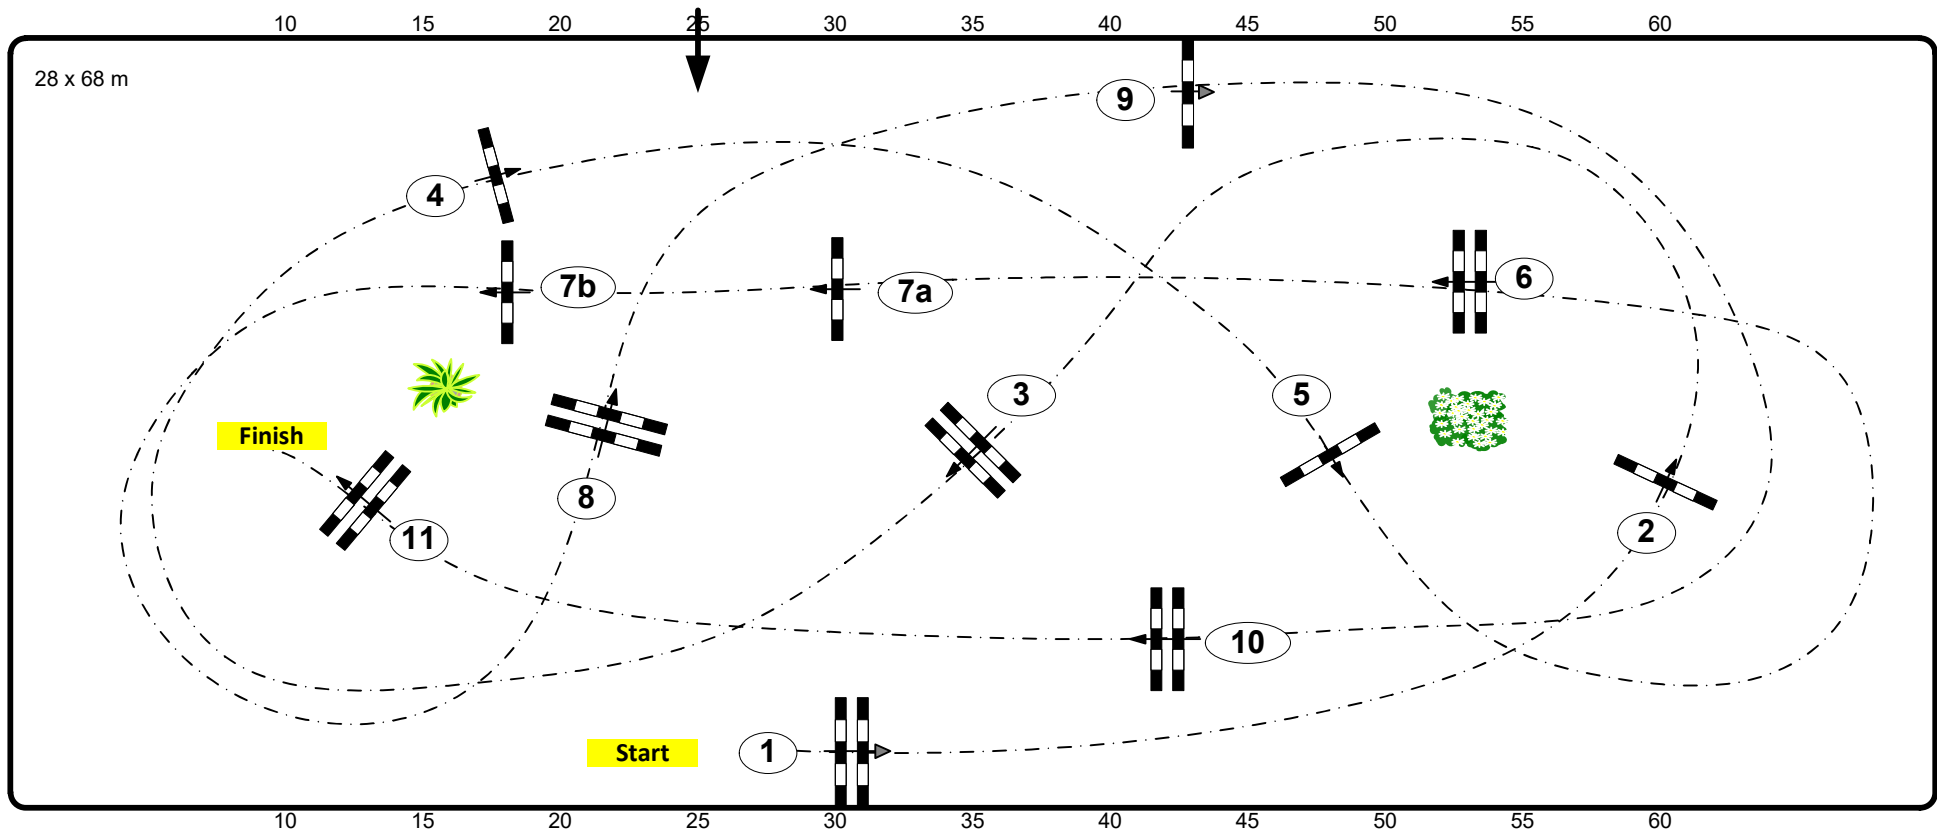

Internationales CSI** Neustadt Dosse 2020

Class No.: 08 Youngster Tour Competition against the clock

Table: A	Speed: 350 m/min	Obstacles: 11	Jump-Off: 0
National RG:	Length: 390 m	Efforts: 12	Length: 0 m
FEI RG / Art. 238.2.1	Time allowed: 67 sec	Penalty sec:	Time allowed: 0 sec
Height: 1,35/1,40 m	Time limit: 134 sec	Closed combination:	Time limit: 0 sec