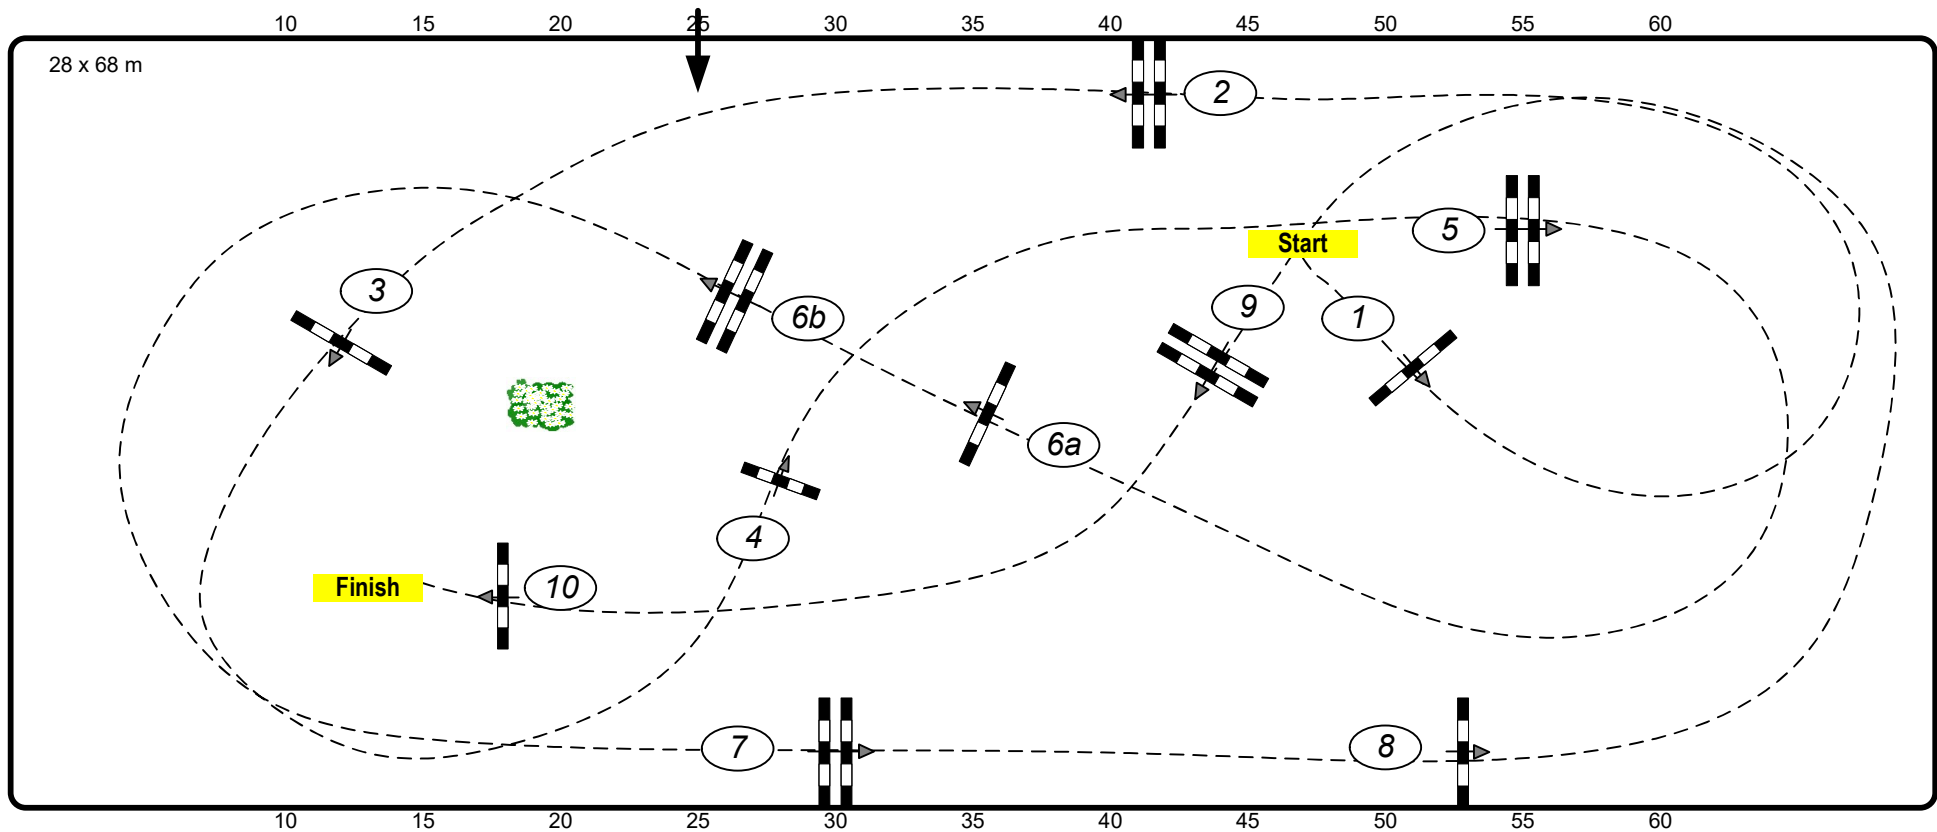

Internationales CSI** Neustadt Dosse 2020

Class No.: 20

Amateur Tour Competition not against the clock

Table: A
 National RG:
 FEI RG / Art. 238.1.1
 Height: 1,40 m

Speed: 350 m/min
 Length: 435 m
 Time allowed: 75 sec
 Time limit: 150 sec

Obstacles: 10
 Efforts: 11
 Penalty sec:
 Closed combination:

Jump-Off: 0
 Length: 0 m
 Time allowed: 0 sec
 Time limit: 0 sec

Course Designer
 Christian Wiegand (GER)
 and Team