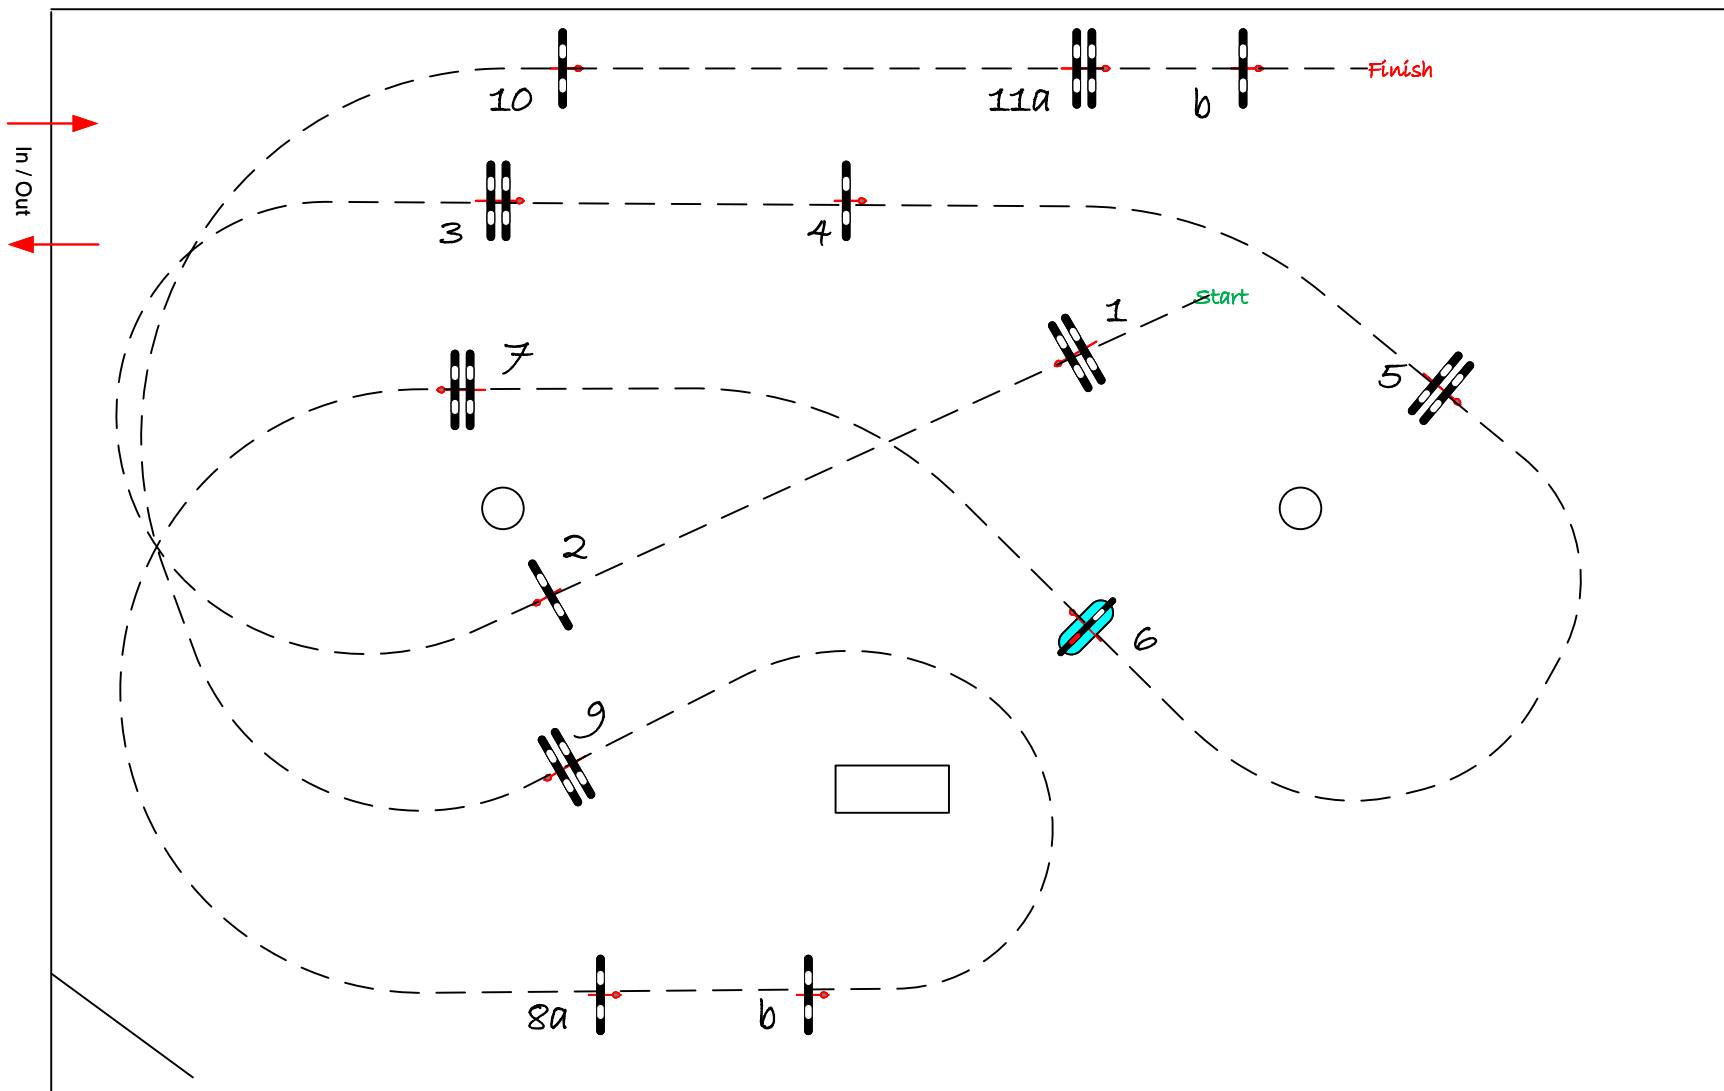

STEPHEX ARENA

GOLD

Class No.: 10

GOLD 1.30

Competition against the clock

vrijdag 12 juni 2020

COURSE DESIGNER
VERBOVEN LUC

0476.46.40.70

Table: A
National RG:
FEI RG / Art. 238.2.1
Height: 1,30 m

Speed: 350 m/min

Length: 460 m

Time allowed: 79 sec

Time limit: 158 sec

1st Phase: 11

Efforts: 13

Penalty sec