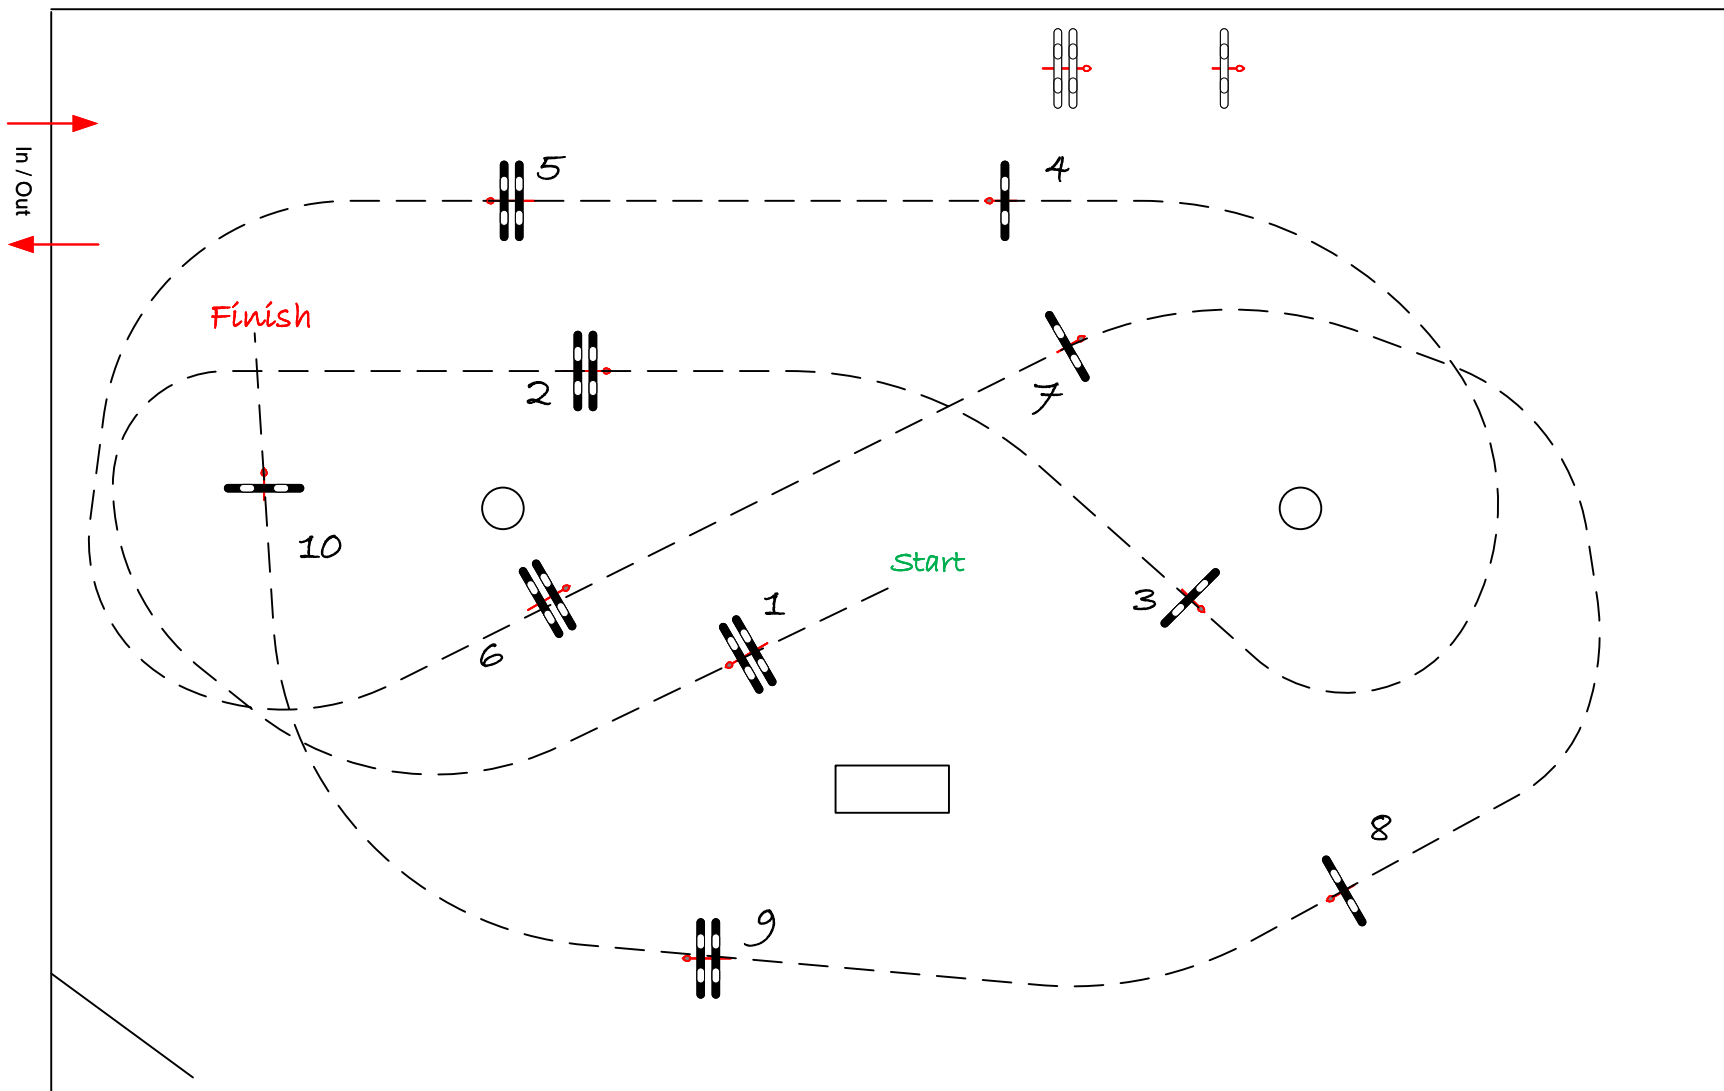

## BRONZE

Class No.: 14

SILVER 125

Competition in two Phases Special

zaterdag 13 juni 2020

COURSE DESIGNER  
VERBOVEN LUC  
0476.46.40.70

Table: A  
National RG:  
FEI RG / Art. 238.1.1  
Height: 0.50/0.70 m

Speed: 325 m/min

Length: 440 m

Time allowed: 82 sec

Time limit: 164 sec

1st Phase: 10

Efforts: 10

Penalty sec

Closed combination: